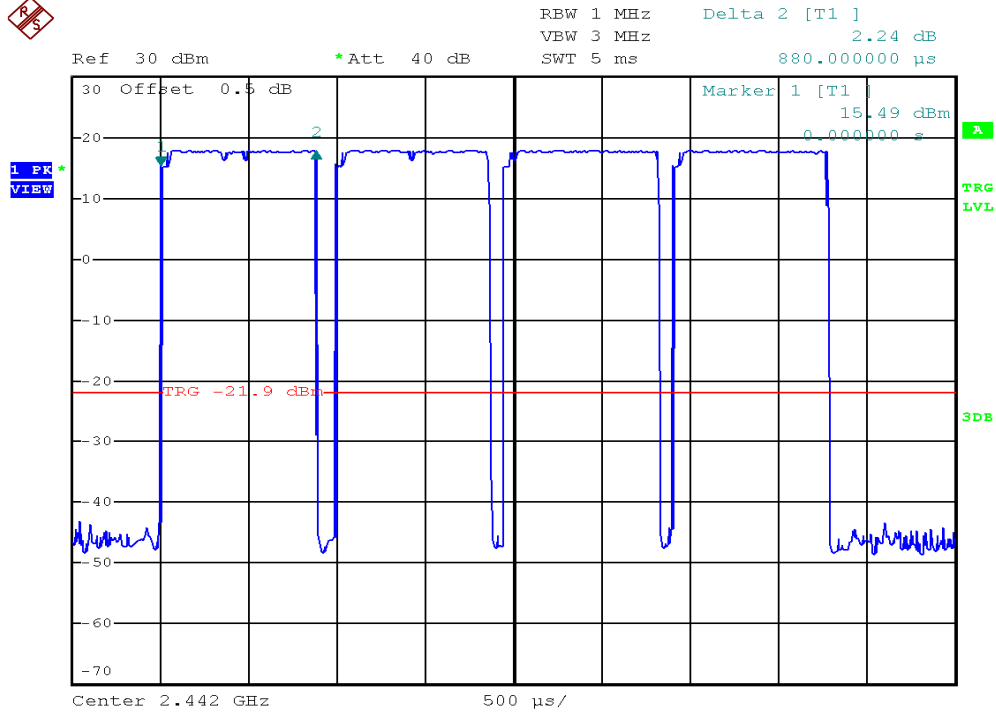

INTERTEK TESTING SERVICES

Transmitter Duty Cycle Calculation and Measurement Plots

Baby unit, traffic mode, Tx time for one period

Baby unit, standby mode, Tx mode for one period