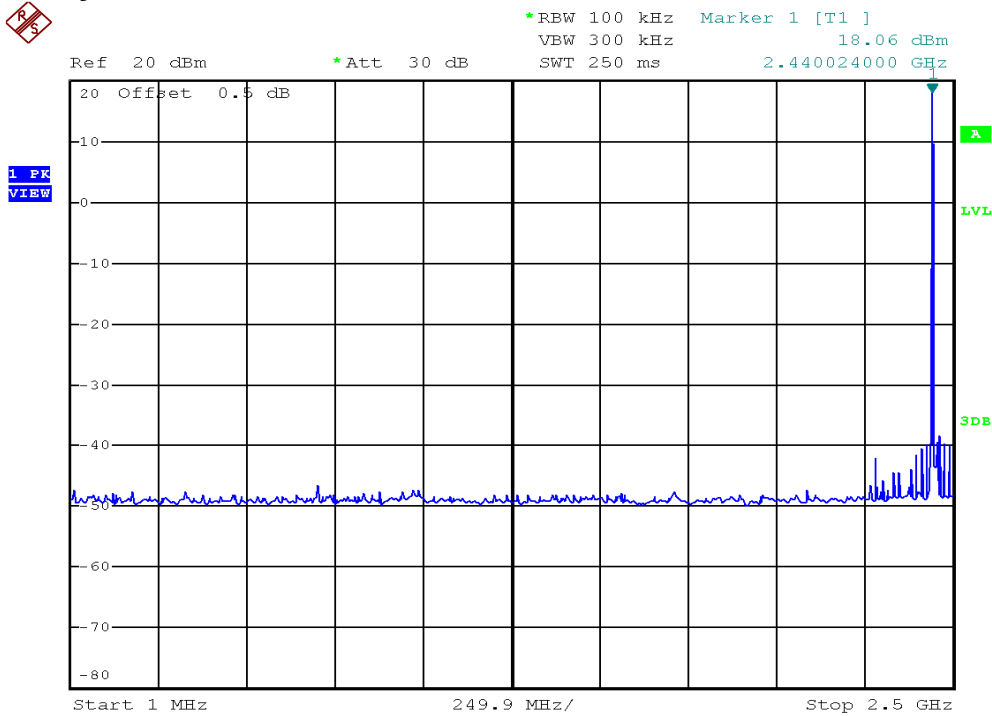

INTERTEK TESTING SERVICES

Out Band Antenna Conducted Emission Plots

Baby unit, Middle channel, Plot 1