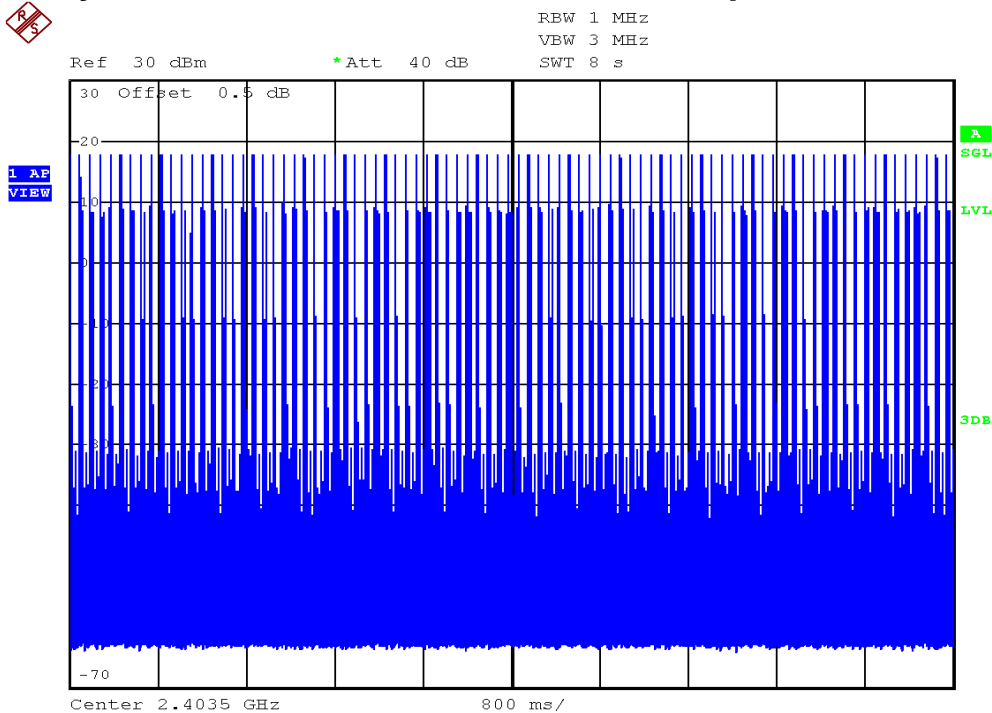

INTERTEK TESTING SERVICES

Average Channel Occupancy Time Plots

Baby unit, Traffic mode, Tx time for one period

Baby unit, Traffic mode, 8 seconds sweep

INTERTEK TESTING SERVICES

Average Channel Occupancy Time Plots

Baby unit, Standby mode, Tx time for one period

Baby unit, Standby mode, 5.2 seconds sweep