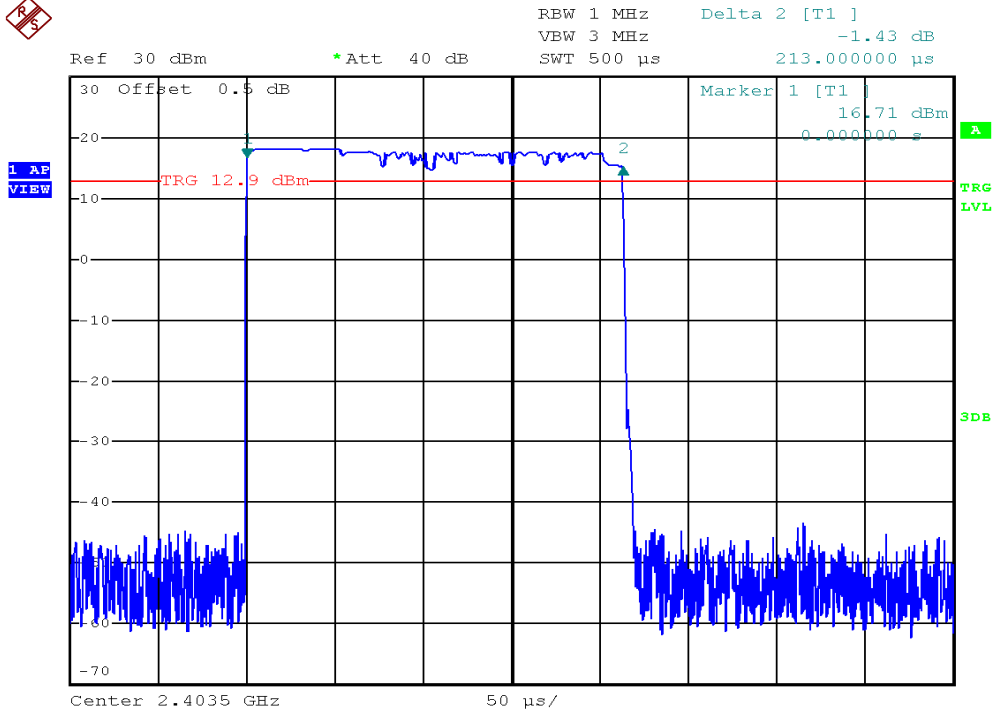

INTERTEK TESTING SERVICES

Average Channel Occupancy Time Plots

Baby unit, Traffic mode, Tx time for one period

Baby unit, Traffic mode, 8 seconds sweep

INTERTEK TESTING SERVICES

Average Channel Occupancy Time Plots

Baby unit, Standby mode, Tx time for one period

Baby unit, Standby mode, 5.2 seconds sweep