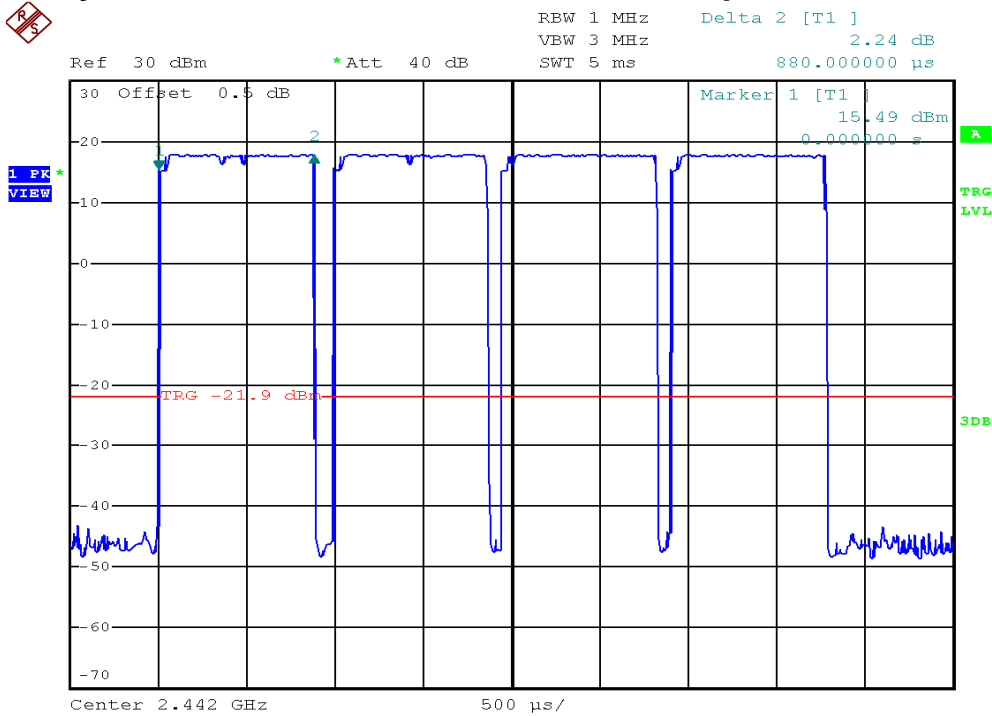

INTERTEK TESTING SERVICES

Average Channel Occupancy Time Plots

Baby unit, Traffic mode, Tx time for one period

Baby unit, Traffic mode, 8 seconds sweep

INTERTEK TESTING SERVICES

Average Channel Occupancy Time Plots

Baby unit, Standby mode, Tx time for one period

Baby unit, Standby mode, 5.2 seconds sweep