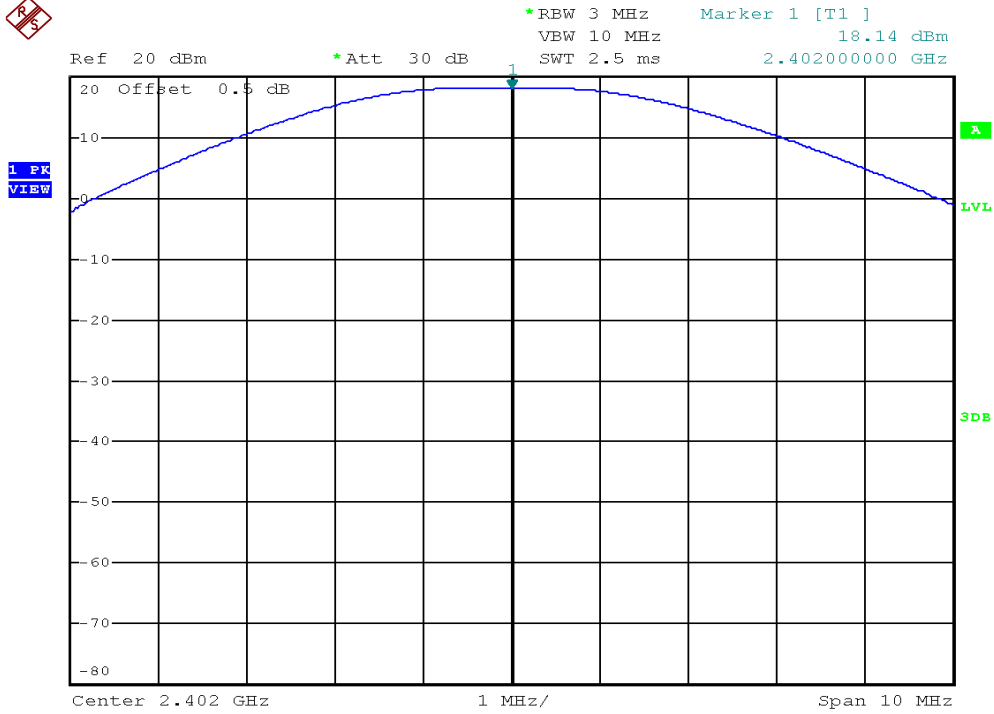

## Maximum Conducted Output Power at Antenna Terminals Plots

### Baby unit, Lowest channel