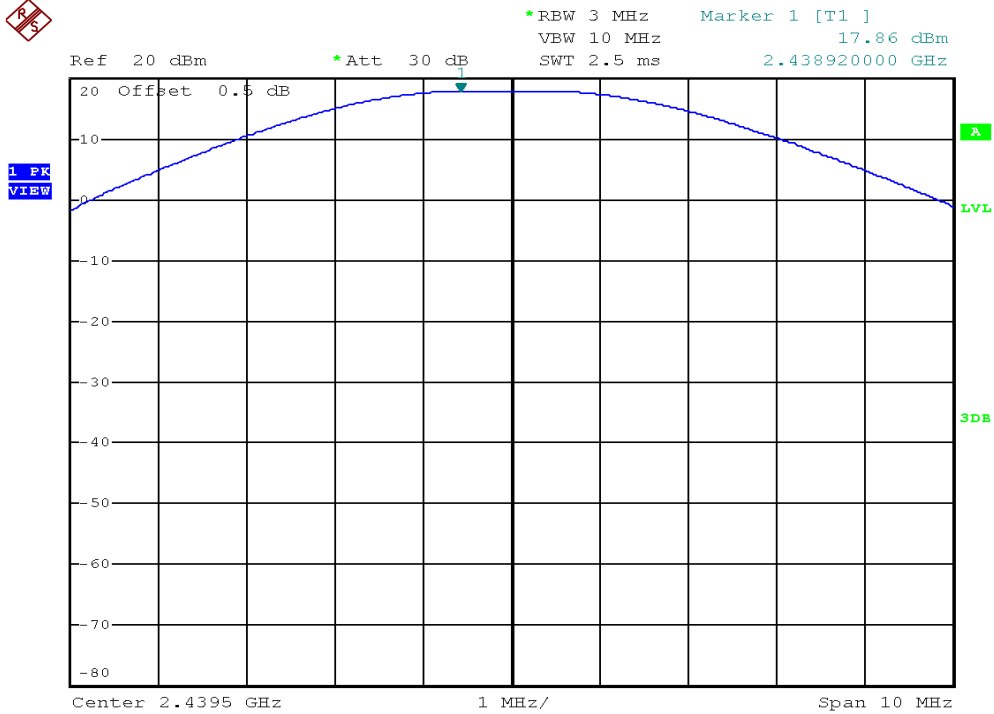

Baby unit, Middle channel