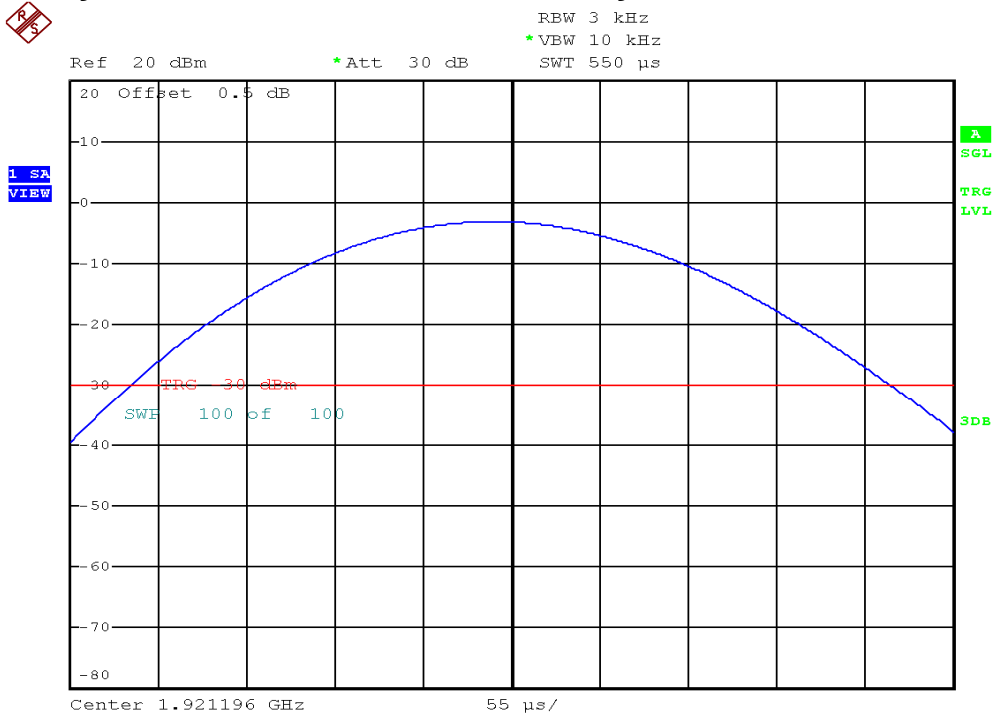

INTERTEK TESTING SERVICES

Power Spectral Density Plots

Baby unit, Lowest channel, Dummy carrier