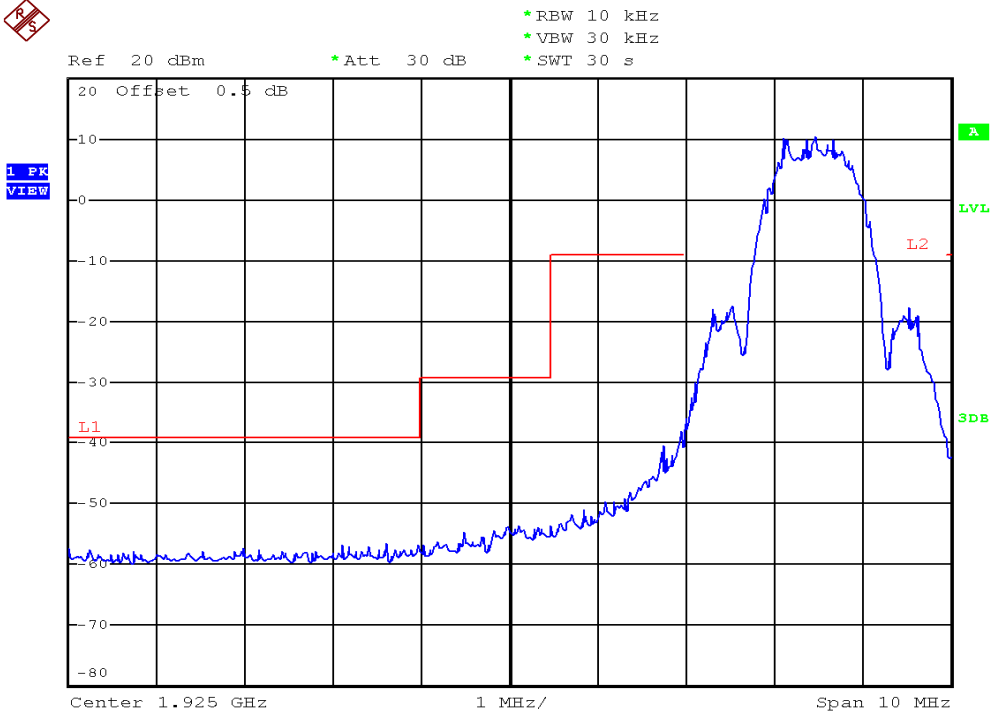

INTERTEK TESTING SERVICES

Unwanted Emission Inside The Sub-Band Plots

Baby unit, Lowest channel, Traffic carrier

Baby unit, Highest channel, Traffic carrier

INTERTEK TESTING SERVICES

Unwanted Emission Inside The Sub-Band Plots

Baby unit, Lowest channel, Dummy carrier

Baby unit, Highest channel, Dummy carrier