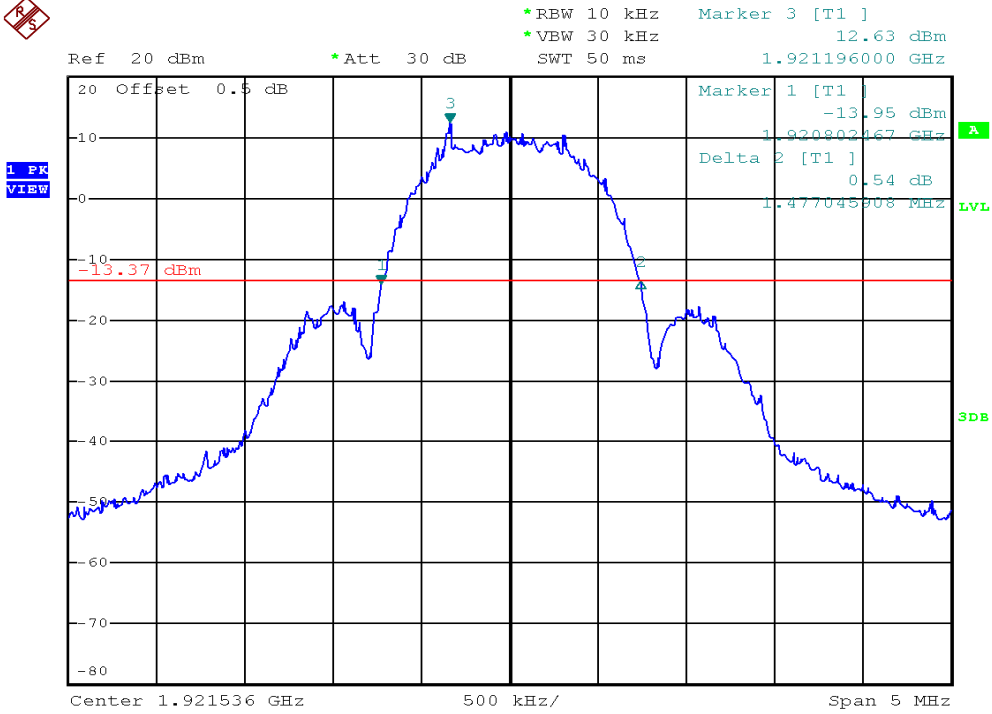

## 26dB Emission Bandwidth Plots

### Baby unit, Lowest channel, Traffic carrier

### Baby unit, Highest channel, Traffic carrier