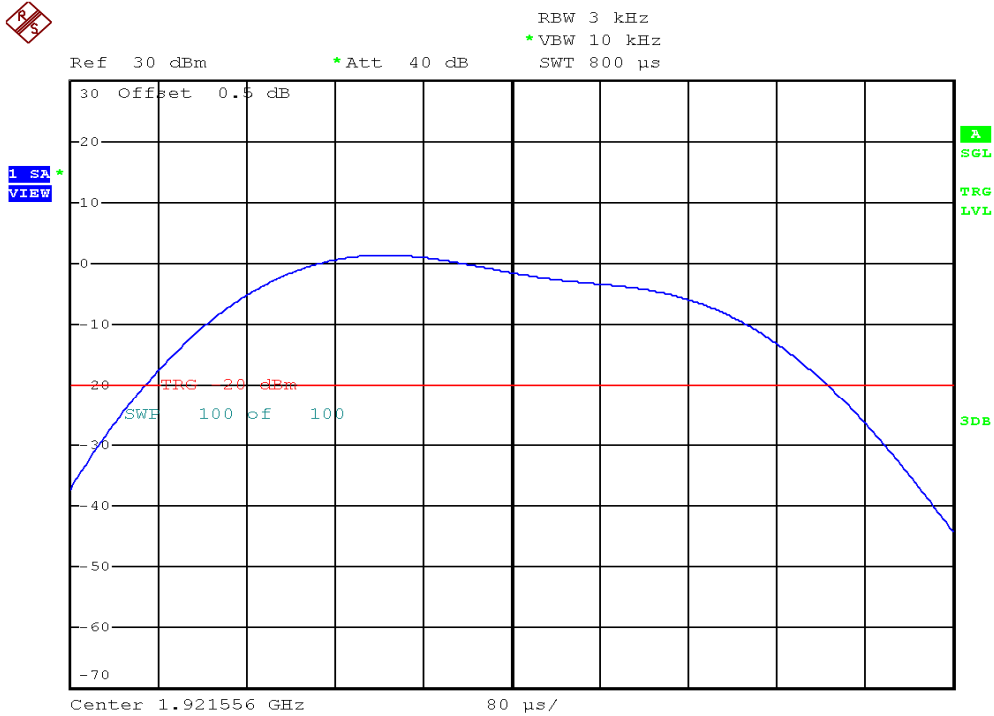

INTERTEK TESTING SERVICES

Power Spectral Density Plots

Base unit, Lowest channel, Traffic carrier

Base unit, Highest channel, Traffic carrier

INTERTEK TESTING SERVICES

Power Spectral Density Plots

Handset unit, Lowest channel, Traffic carrier

Handset unit, Highest channel, Traffic carrier