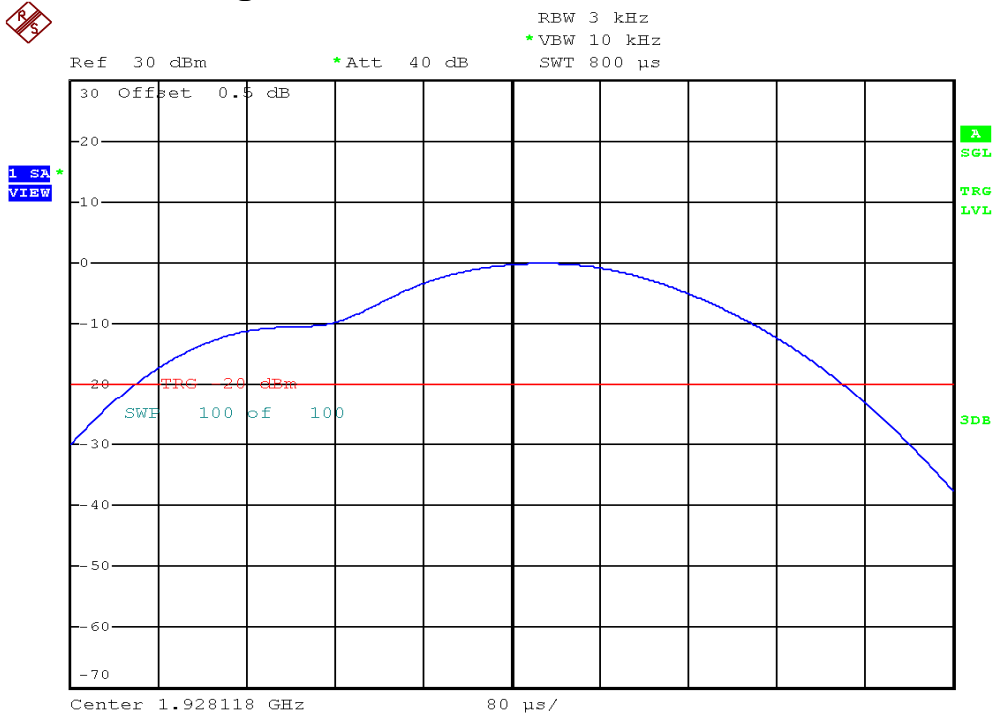

INTERTEK TESTING SERVICES

Power Spectral Density Plots

Base unit, Lowest channel, Traffic carrier

Base unit, Highest channel, Traffic carrier

INTERTEK TESTING SERVICES

Power Spectral Density Plots

Handset unit, Lowest channel, Traffic carrier

Handset unit, Highest channel, Traffic carrier