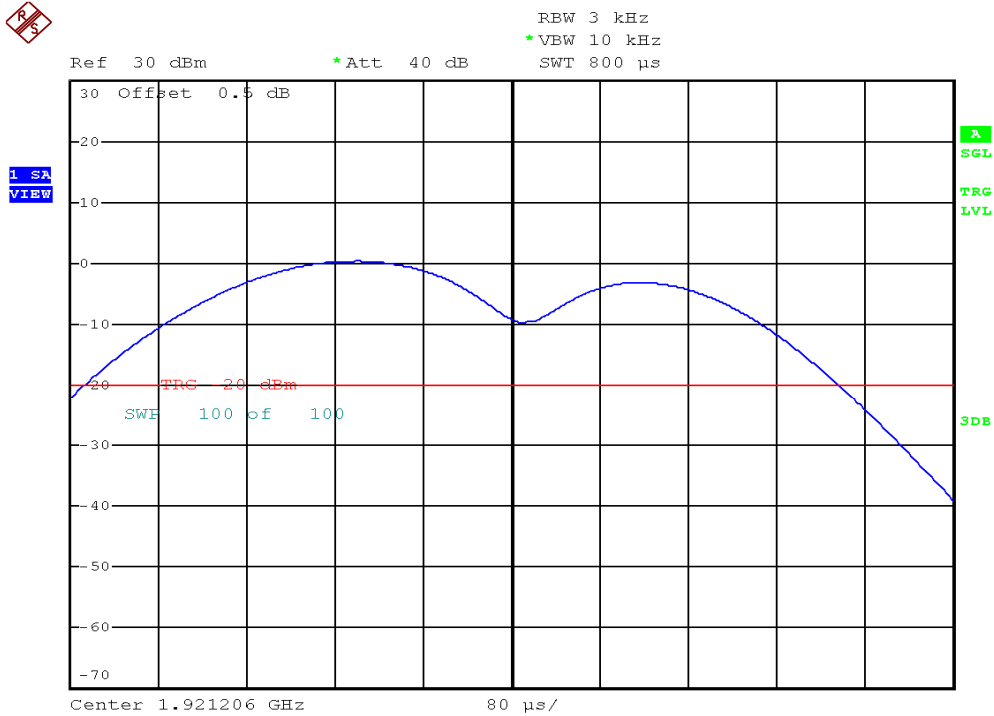

INTERTEK TESTING SERVICES

Power Spectral Density Plots

Base unit, Lowest channel, Traffic carrier

Base unit, Highest channel, Traffic carrier

INTERTEK TESTING SERVICES

Power Spectral Density Plots

Handset unit, Lowest channel, Traffic carrier

Handset unit, Highest channel, Traffic carrier