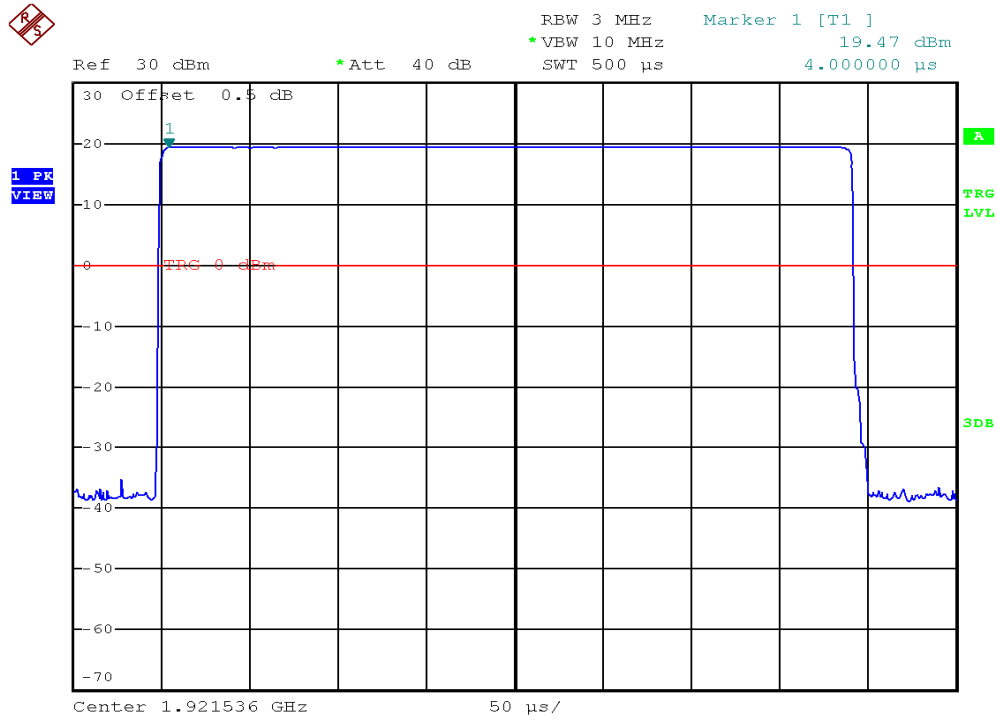

INTERTEK TESTING SERVICES

Peak Transmit Power Plots

Base unit, Lowest channel, Traffic carrier

Base unit, Highest channel, Traffic carrier

INTERTEK TESTING SERVICES

Peak Transmit Power Plots

Handset unit, Lowest channel, Traffic carrier

Handset unit, Highest channel, Traffic carrier