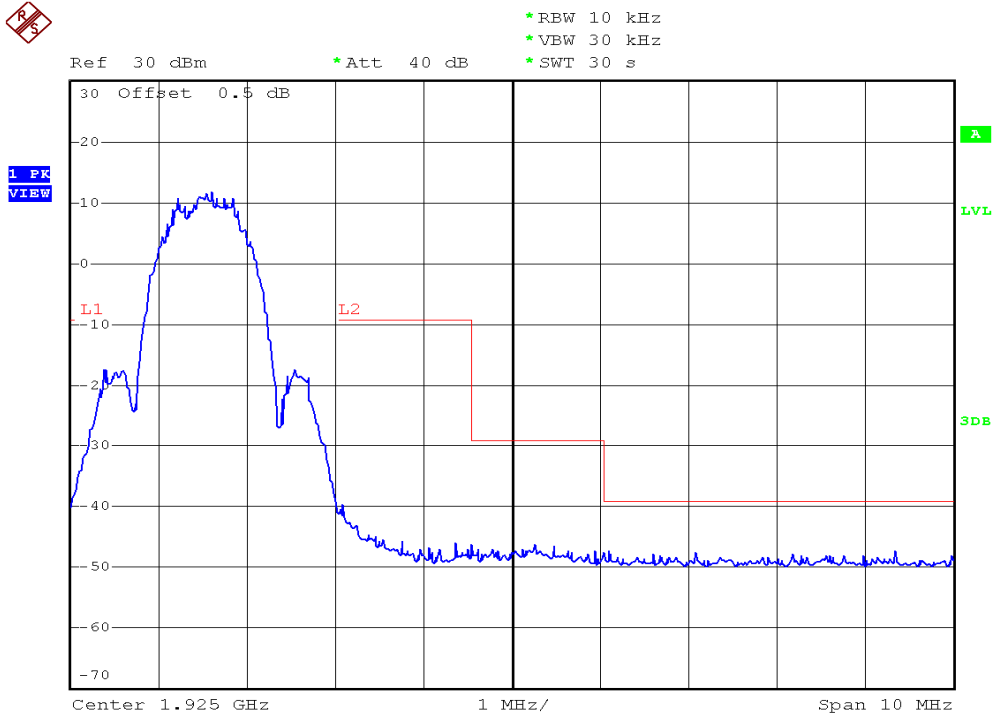

INTERTEK TESTING SERVICES

Unwanted Emission Inside The Sub-Band Plots

Base unit, Lowest channel, Traffic carrier

Base unit, Highest channel, Traffic carrier

INTERTEK TESTING SERVICES

Unwanted Emission Inside The Sub-Band Plots

Base unit, Lowest channel, Dummy carrier

Base unit, Highest channel, Dummy carrier

INTERTEK TESTING SERVICES

Unwanted Emission Inside The Sub-Band Plots

Handset unit, Lowest channel, Traffic carrier

Handset unit, Highest channel, Traffic carrier