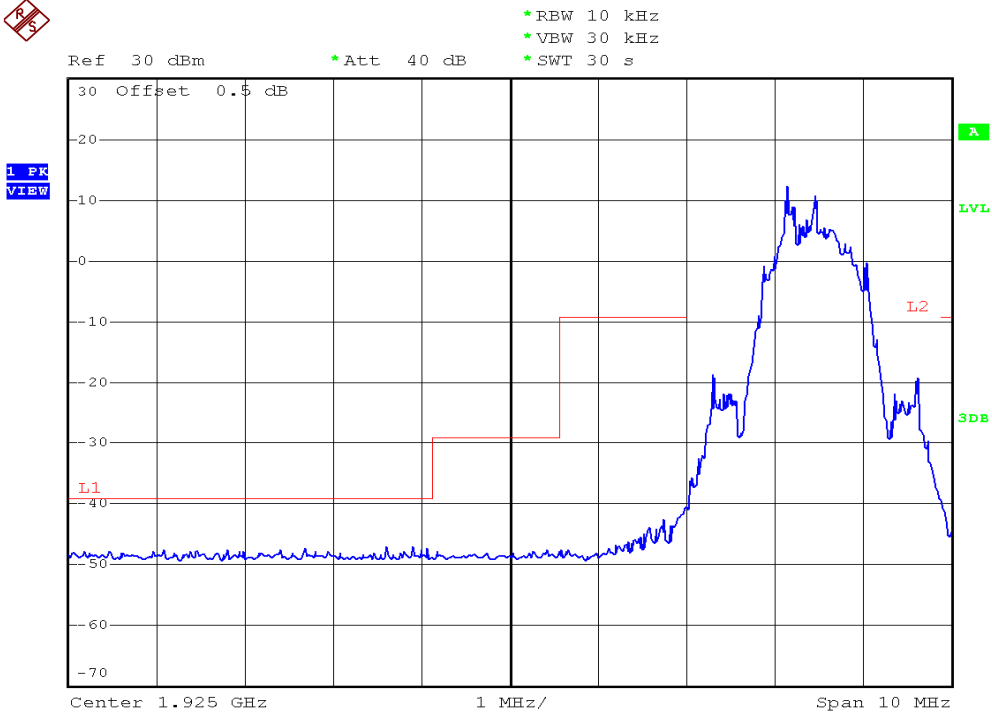

INTERTEK TESTING SERVICES

Unwanted Emission Inside The Sub-Band Plots

Base unit, Lowest channel, Traffic carrier

Base unit, Highest channel, Traffic carrier

INTERTEK TESTING SERVICES

Unwanted Emission Inside The Sub-Band Plots

Base unit, Lowest channel, Dummy carrier

Base unit, Highest channel, Dummy carrier

INTERTEK TESTING SERVICES

Unwanted Emission Inside The Sub-Band Plots

Handset unit, Lowest channel, Traffic carrier

Handset unit, Highest channel, Traffic carrier