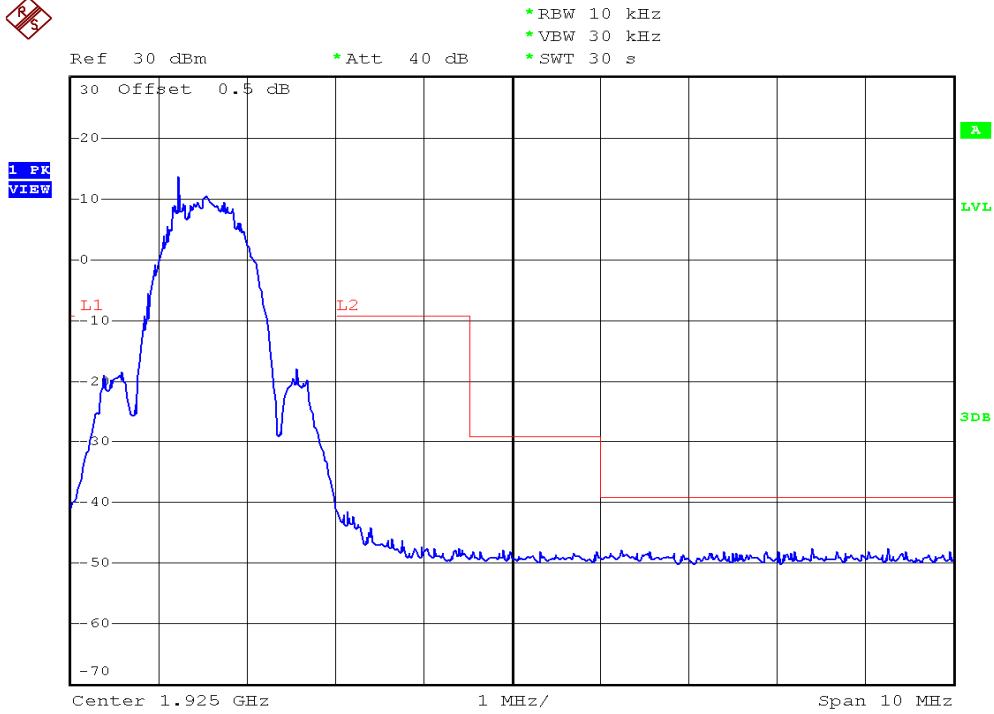

INTERTEK TESTING SERVICES

Unwanted Emission Inside The Sub-Band Plots

Base unit, Lowest channel, Traffic carrier

Base unit, Highest channel, Traffic carrier

INTERTEK TESTING SERVICES

Unwanted Emission Inside The Sub-Band Plots

Base unit, Lowest channel, Dummy carrier

Base unit, Highest channel, Dummy carrier

INTERTEK TESTING SERVICES

Unwanted Emission Inside The Sub-Band Plots

Handset unit, Lowest channel, Traffic carrier

Handset unit, Highest channel, Traffic carrier