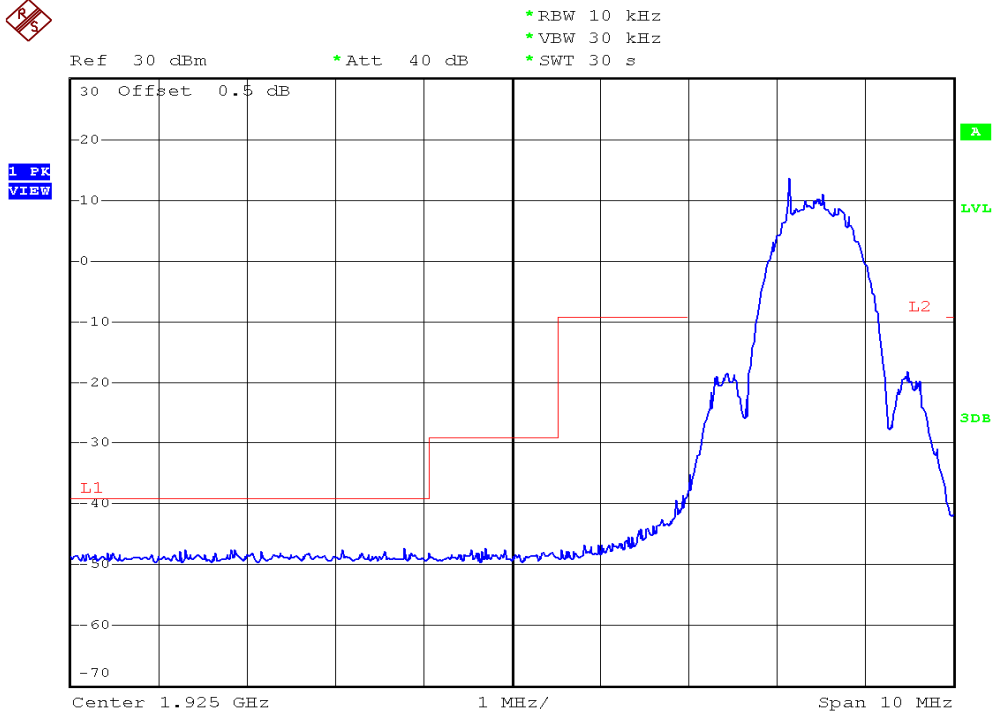

INTERTEK TESTING SERVICES

Unwanted Emission Inside The Sub-Band Plots

Base unit, Lowest channel, Traffic carrier

Base unit, Highest channel, Traffic carrier

INTERTEK TESTING SERVICES

Unwanted Emission Inside The Sub-Band Plots

Base unit, Lowest channel, Dummy carrier

Base unit, Highest channel, Dummy carrier

INTERTEK TESTING SERVICES

Unwanted Emission Inside The Sub-Band Plots

Handset unit, Lowest channel, Traffic carrier

Handset unit, Highest channel, Traffic carrier