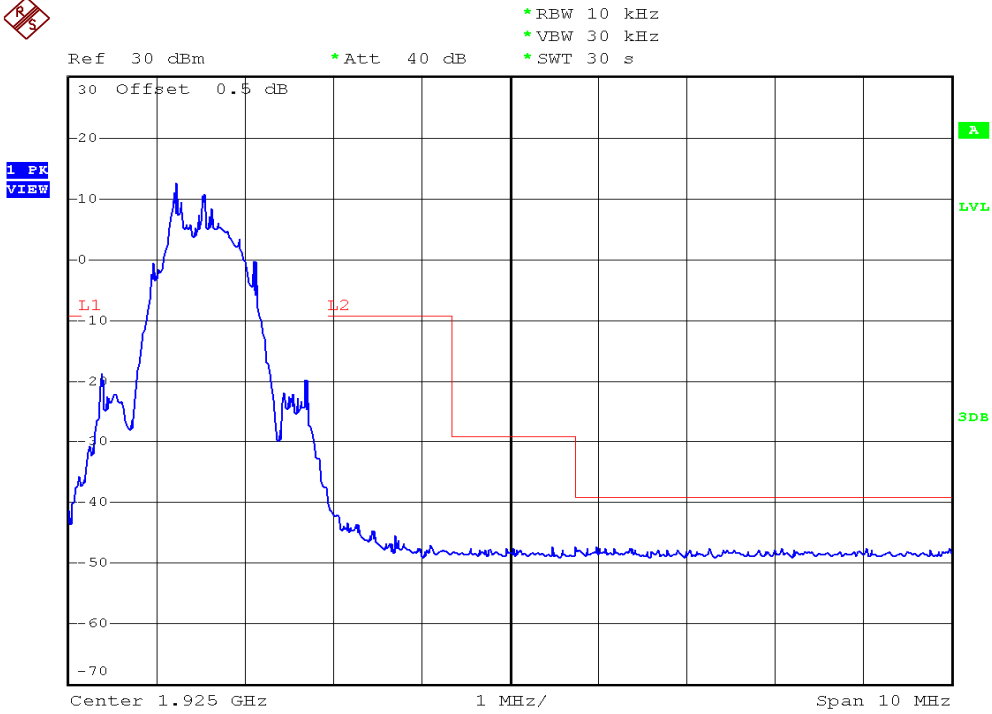

INTERTEK TESTING SERVICES

Unwanted Emission Inside The Sub-Band Plots

Base unit, Lowest channel, Traffic carrier

Base unit, Highest channel, Traffic carrier

INTERTEK TESTING SERVICES

Unwanted Emission Inside The Sub-Band Plots

Base unit, Lowest channel, Dummy carrier

Base unit, Highest channel, Dummy carrier

INTERTEK TESTING SERVICES

Unwanted Emission Inside The Sub-Band Plots

Handset unit, Lowest channel, Traffic carrier

Handset unit, Highest channel, Traffic carrier