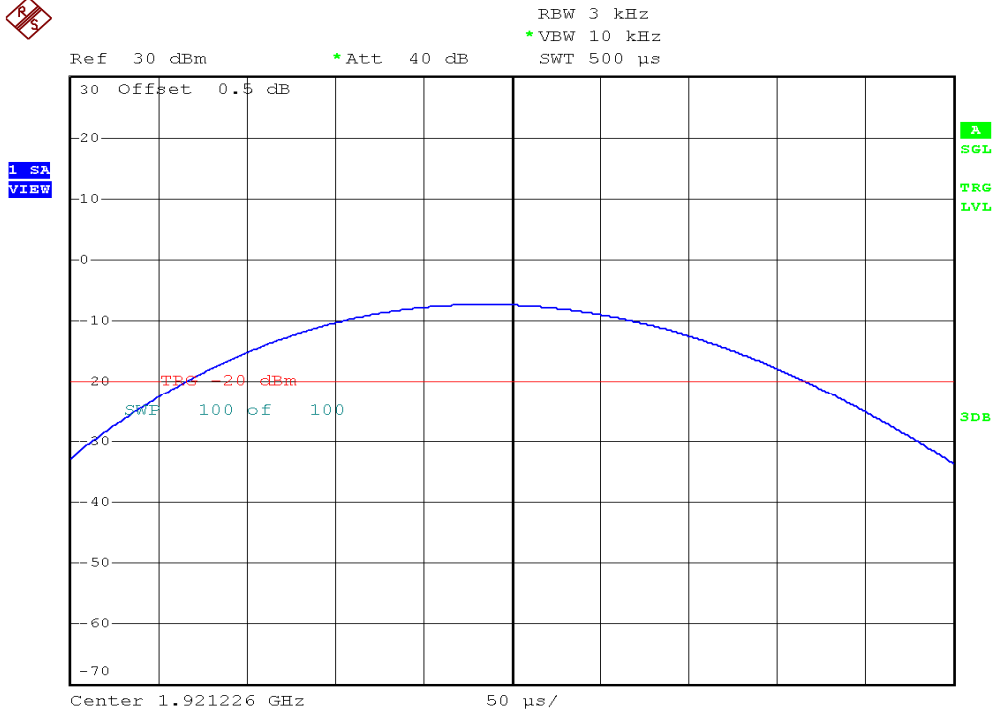

INTERTEK TESTING SERVICES

Power Spectral Density Plots

Base unit, Lowest channel, Dummy carrier