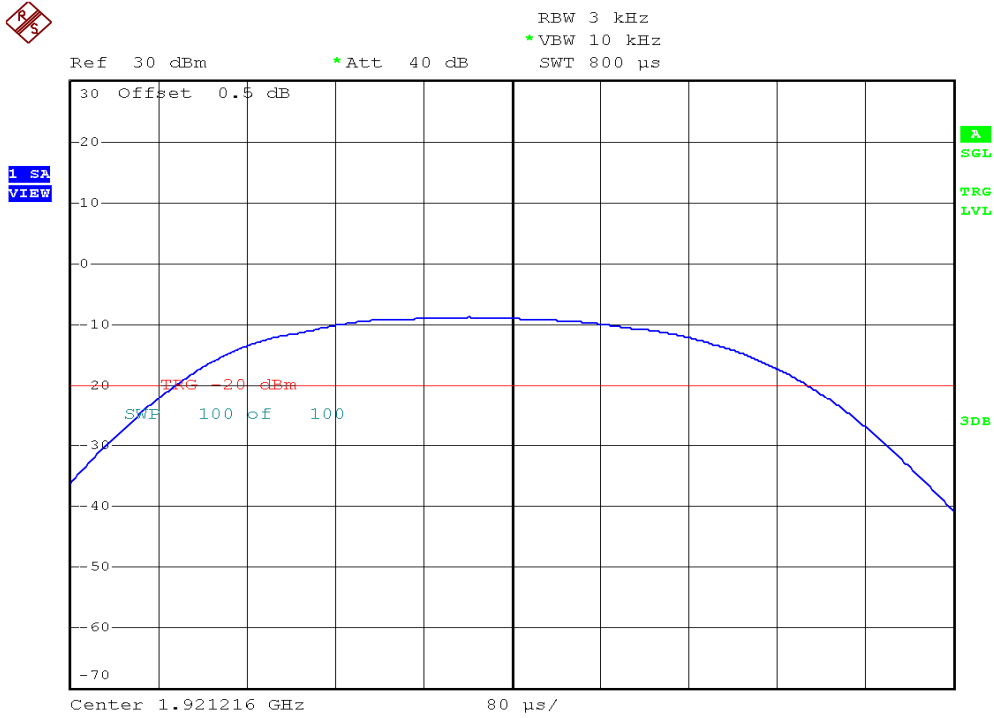

INTERTEK TESTING SERVICES

Power Spectral Density Plots

Base unit, Lowest channel, Traffic carrier