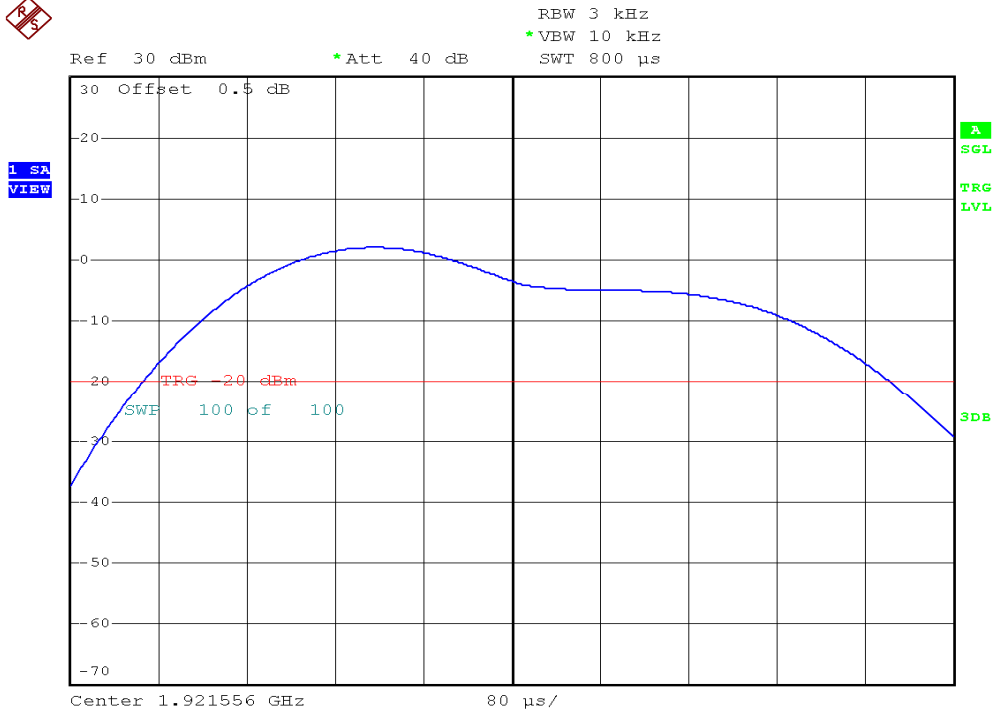

INTERTEK TESTING SERVICES

Power Spectral Density Plots

Handset unit, Lowest channel, Traffic carrier