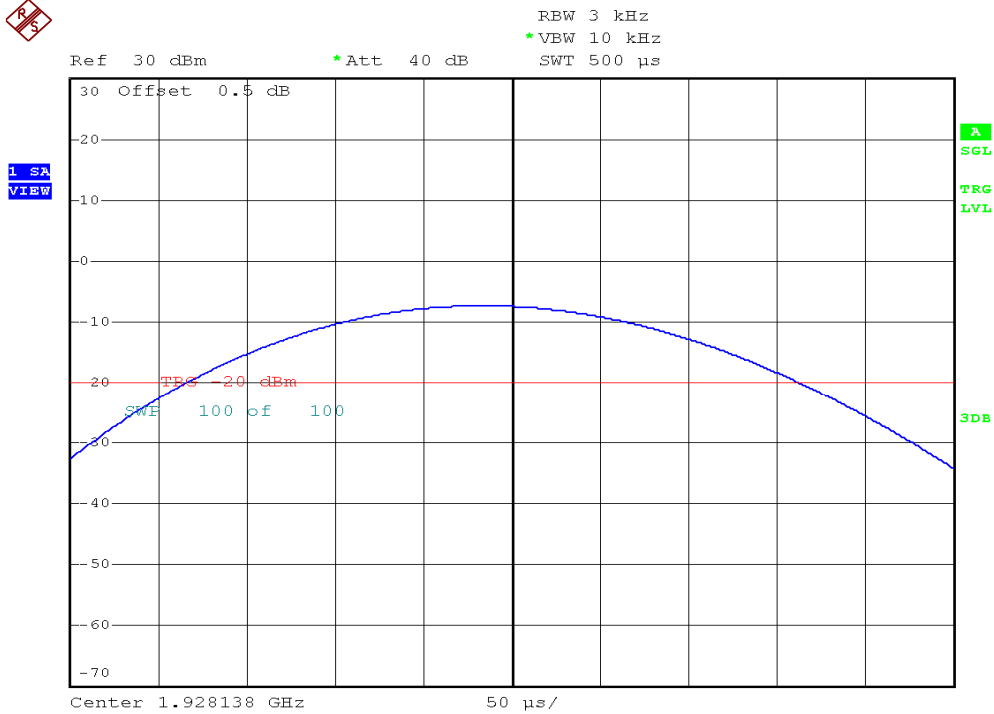

Base unit, Highest channel, Dummy carrier