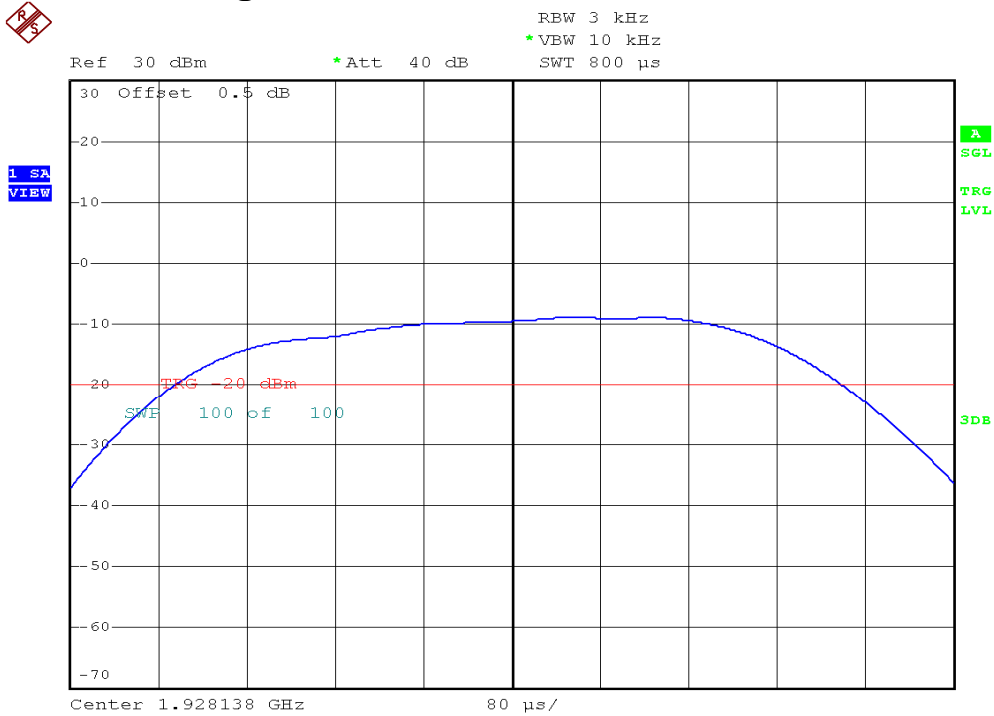

Base unit, Highest channel, Traffic carrier