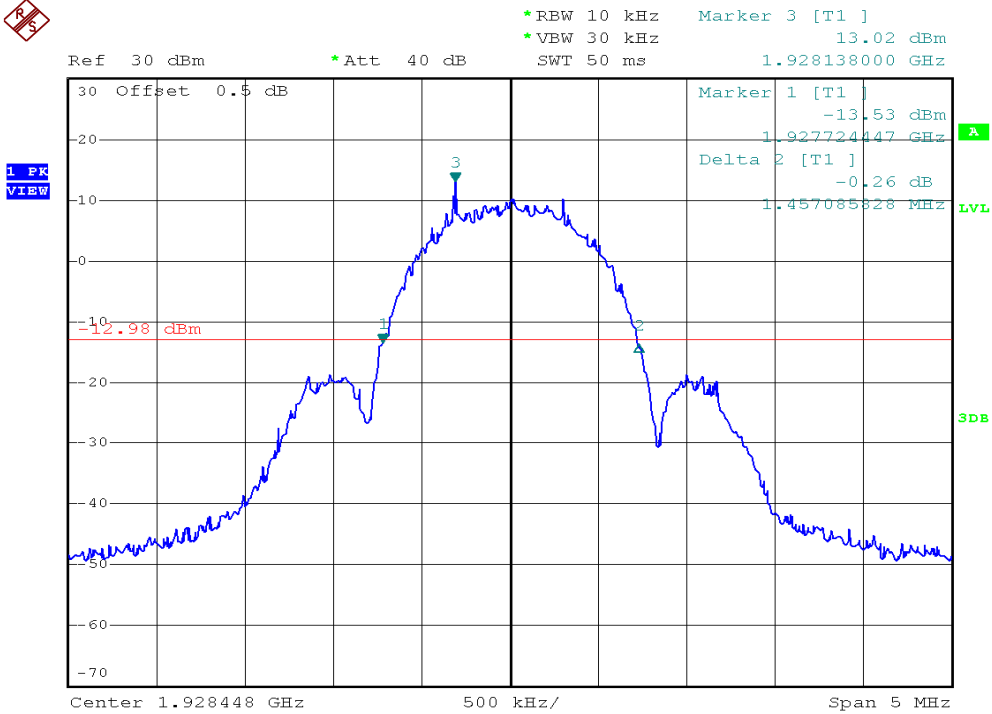

INTERTEK TESTING SERVICES

26dB Emission Bandwidth Plots

Base unit, Lowest channel, Traffic carrier

Base unit, Highest channel, Traffic carrier

INTERTEK TESTING SERVICES

26dB Emission Bandwidth Plots

Base unit, Lowest channel, Dummy carrier

Base unit, Highest channel, Dummy carrier

INTERTEK TESTING SERVICES

26dB Emission Bandwidth Plots

Handset unit, Lowest channel, Traffic carrier

Handset unit, Highest channel, Traffic carrier