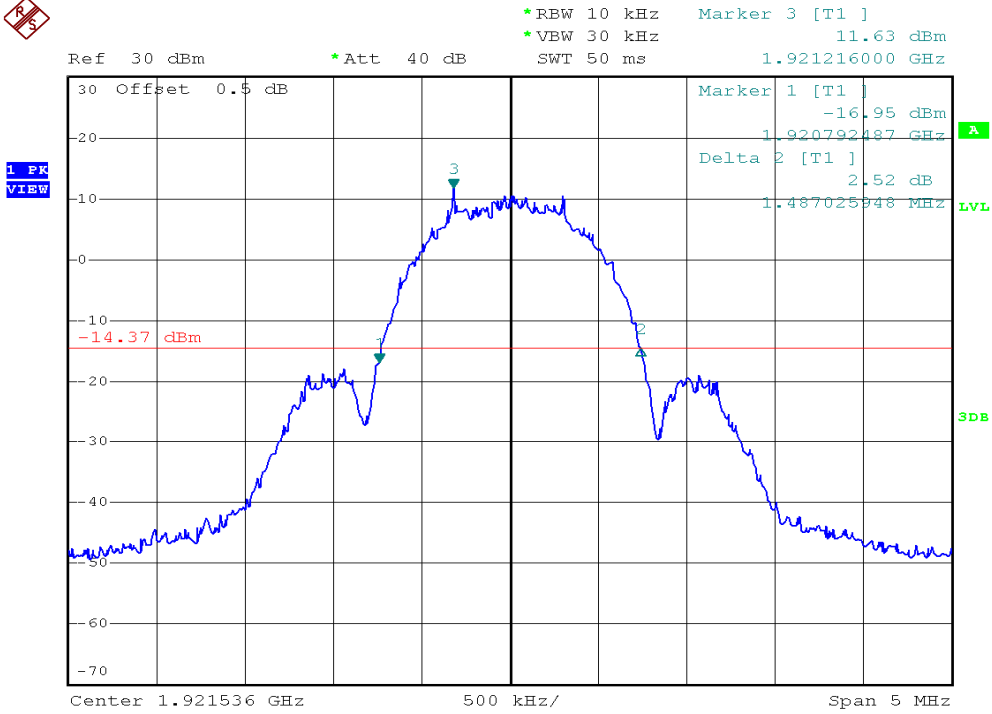

INTERTEK TESTING SERVICES

26dB Emission Bandwidth Plots

Base unit, Lowest channel, Traffic carrier

Base unit, Highest channel, Traffic carrier

INTERTEK TESTING SERVICES

26dB Emission Bandwidth Plots

Base unit, Lowest channel, Dummy carrier

Base unit, Highest channel, Dummy carrier

INTERTEK TESTING SERVICES

26dB Emission Bandwidth Plots

Handset unit, Lowest channel, Traffic carrier

Handset unit, Highest channel, Traffic carrier