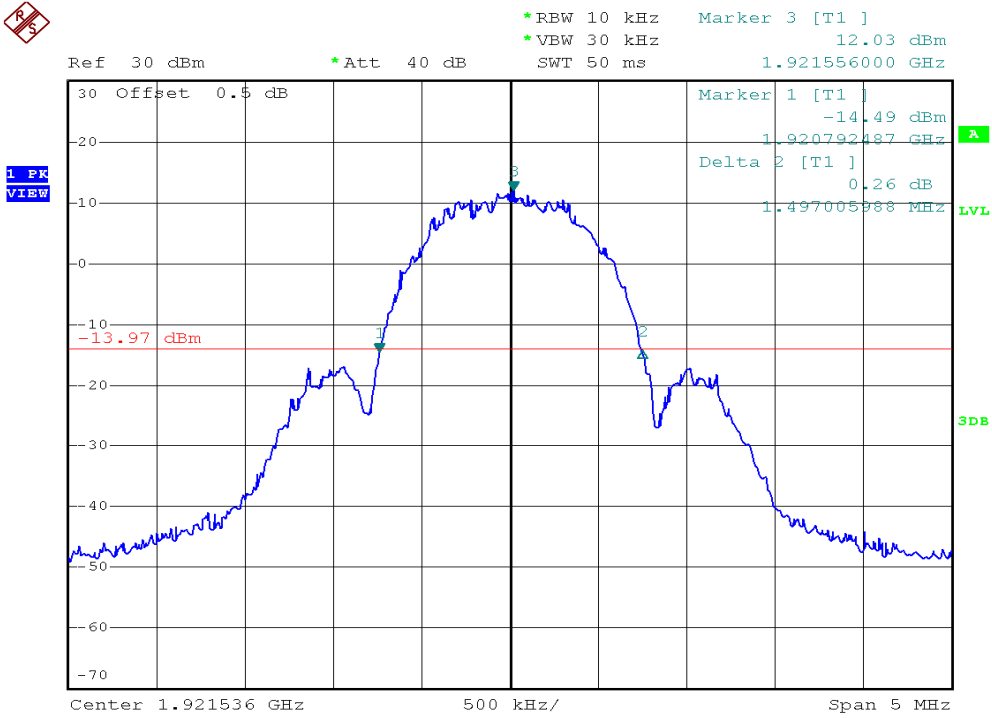

INTERTEK TESTING SERVICES

26dB Emission Bandwidth Plots

Base unit, Lowest channel, Traffic carrier

Base unit, Highest channel, Traffic carrier

INTERTEK TESTING SERVICES

26dB Emission Bandwidth Plots

Base unit, Lowest channel, Dummy carrier

Base unit, Highest channel, Dummy carrier

INTERTEK TESTING SERVICES

26dB Emission Bandwidth Plots

Handset unit, Lowest channel, Traffic carrier

Handset unit, Highest channel, Traffic carrier