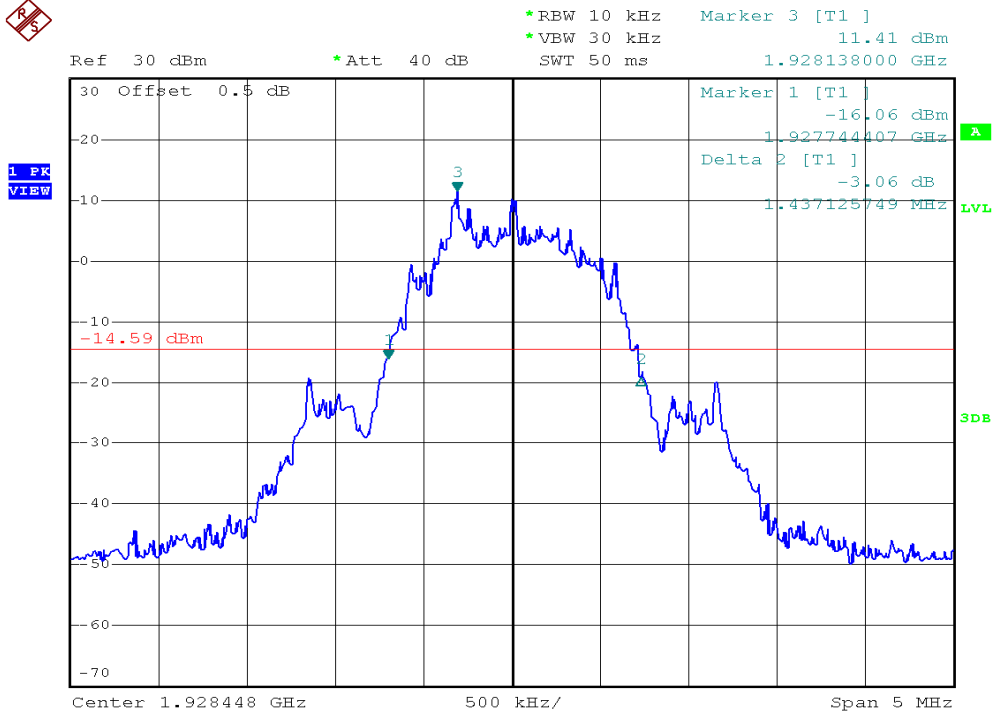

INTERTEK TESTING SERVICES

26dB Emission Bandwidth Plots

Base unit, Lowest channel, Traffic carrier

Base unit, Highest channel, Traffic carrier

INTERTEK TESTING SERVICES

26dB Emission Bandwidth Plots

Base unit, Lowest channel, Dummy carrier

Base unit, Highest channel, Dummy carrier

INTERTEK TESTING SERVICES

26dB Emission Bandwidth Plots

Handset unit, Lowest channel, Traffic carrier

Handset unit, Highest channel, Traffic carrier