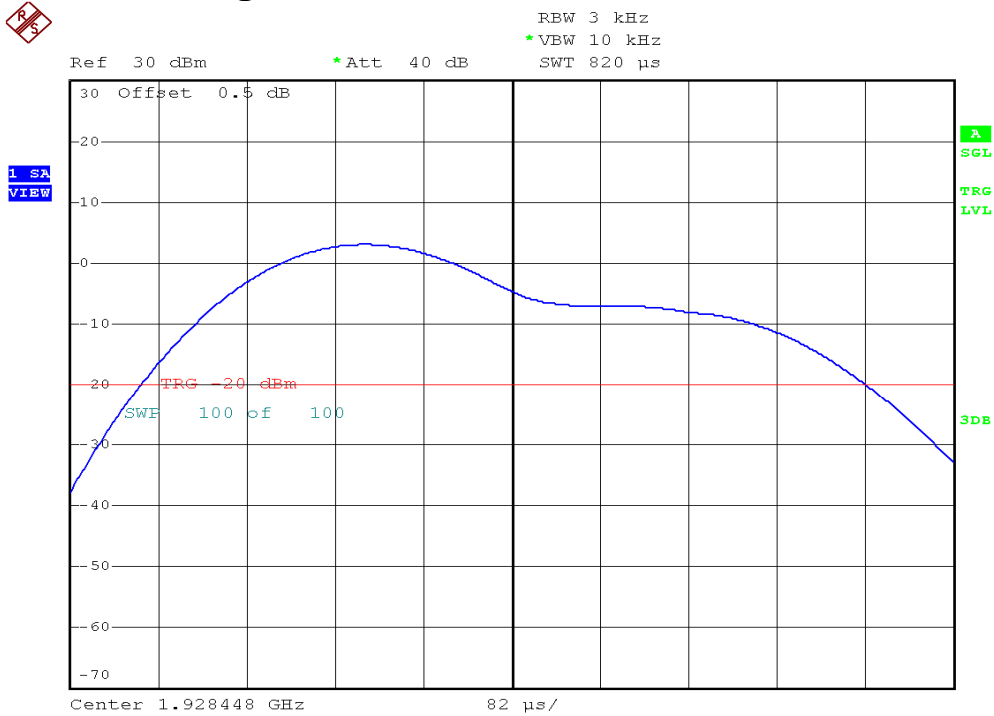

INTERTEK TESTING SERVICES

Power Spectral Density Plots

Base unit, Lowest channel, Traffic carrier

Base unit, Highest channel, Traffic carrier

INTERTEK TESTING SERVICES

Power Spectral Density Plots

Base unit, Lowest channel, Dummy carrier

Base unit, Highest channel, Dummy carrier