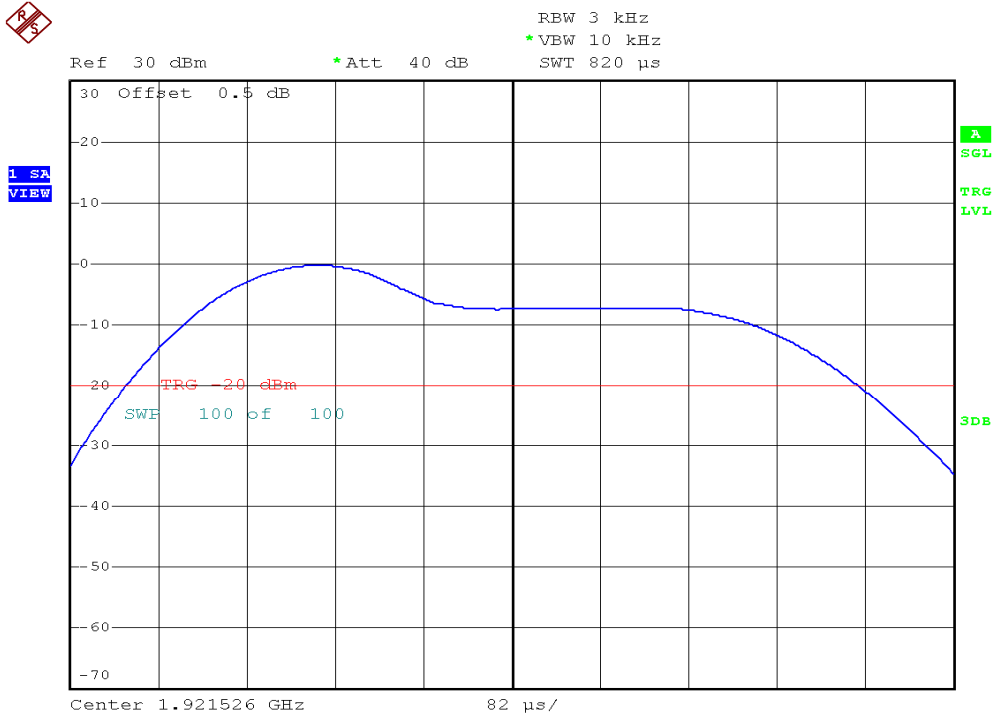

INTERTEK TESTING SERVICES

Power Spectral Density Plots

Base unit, Lowest channel, Traffic carrier

Base unit, Highest channel, Traffic carrier

INTERTEK TESTING SERVICES

Power Spectral Density Plots

Base unit, Lowest channel, Dummy carrier

Base unit, Highest channel, Dummy carrier