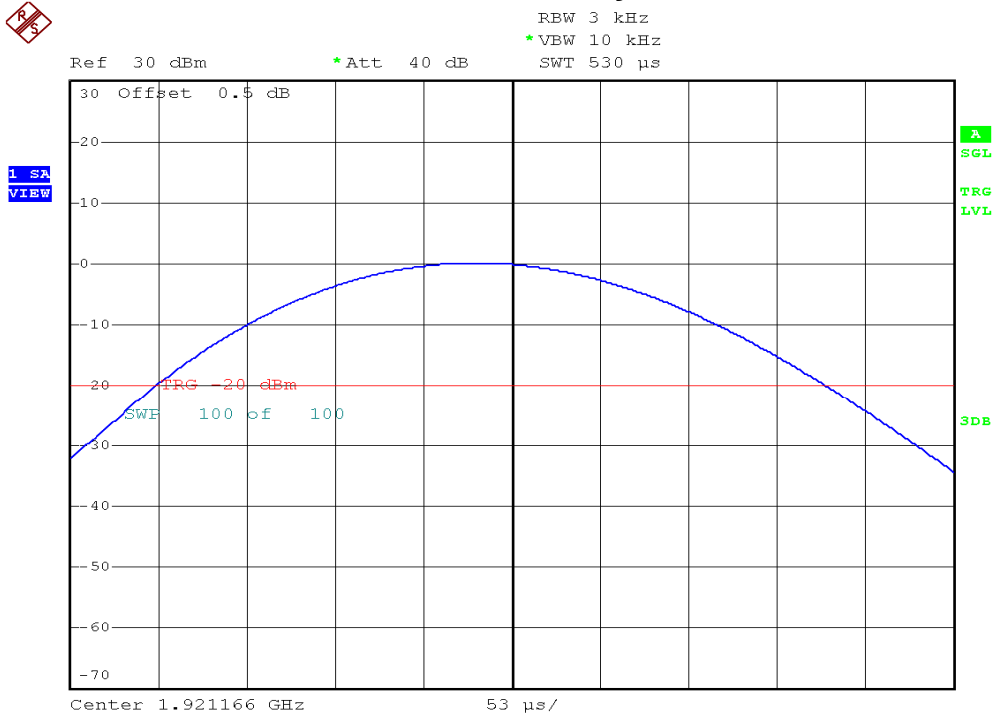

INTERTEK TESTING SERVICES

Power Spectral Density Plots

Base unit, Lowest channel, Traffic carrier

Base unit, Highest channel, Traffic carrier

INTERTEK TESTING SERVICES

Power Spectral Density Plots

Base unit, Lowest channel, Dummy carrier

Base unit, Highest channel, Dummy carrier