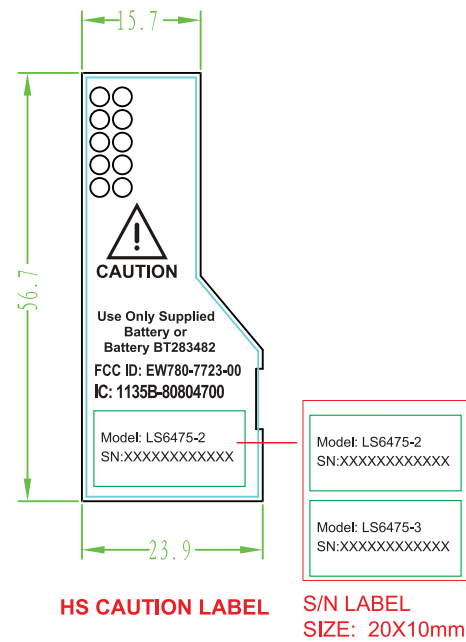

LS6475-2/LS6475-3 Engraving

HEADSET

HS

BS

CHG