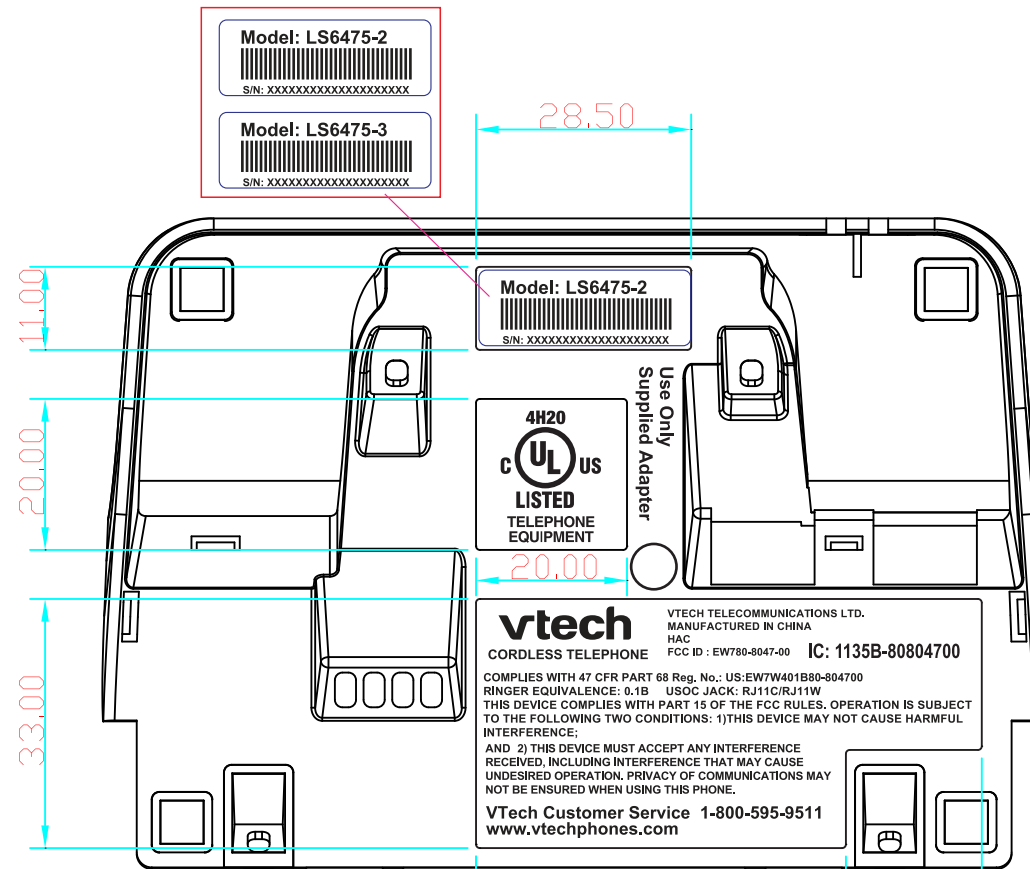

LS6475-2/LS6475-3 Engraving

HEADSET

HS

BS

CHG