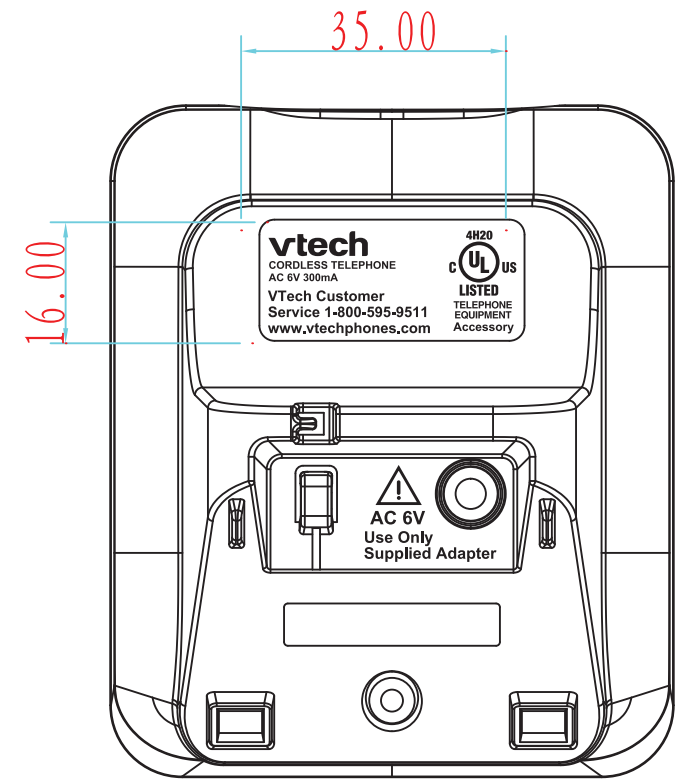

LS6475-2/LS6475-3 Engraving

HEADSET

HS

BS

CHG