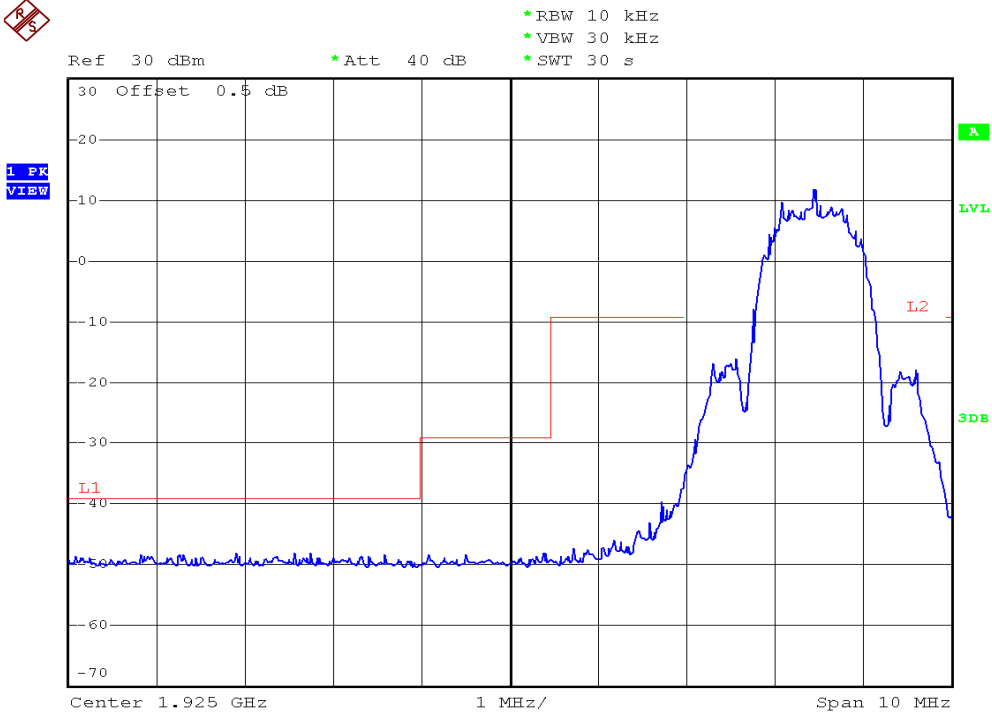

INTERTEK TESTING SERVICES

Unwanted Emission Inside The Sub-Band Plots

Base unit, Lowest channel, Traffic carrier

Base unit, Highest channel, Traffic carrier

INTERTEK TESTING SERVICES

Unwanted Emission Inside The Sub-Band Plots

Base unit, Lowest channel, Dummy carrier

Base unit, Highest channel, Dummy carrier