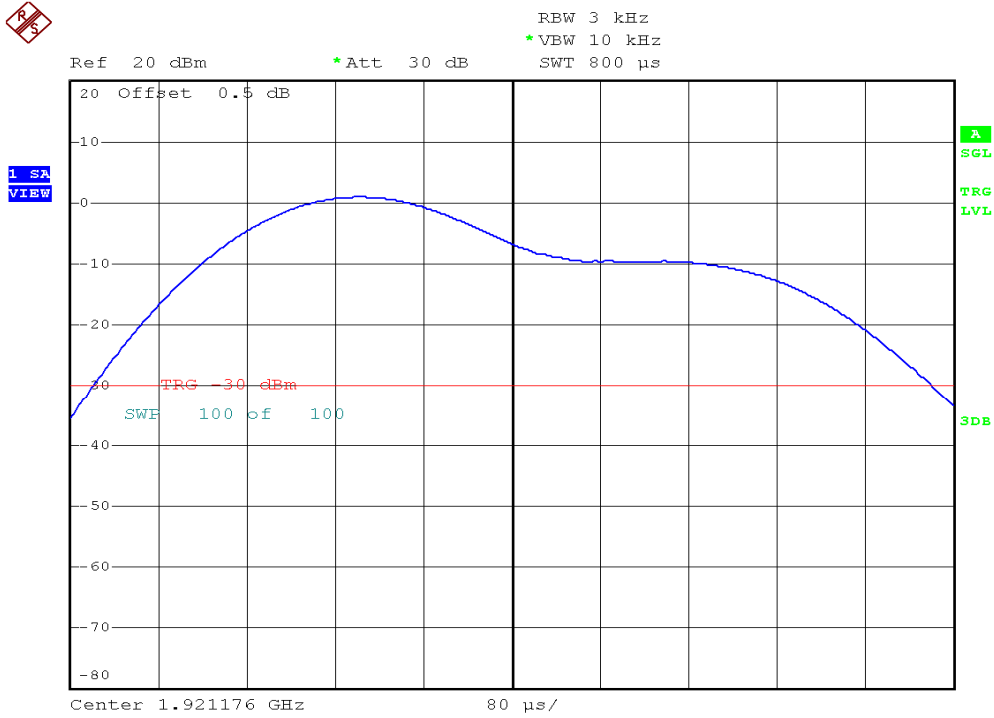

INTERTEK TESTING SERVICES

Power Spectral Density Plots

Handset unit, Lowest channel, Traffic carrier

Handset unit, Highest channel, Traffic carrier