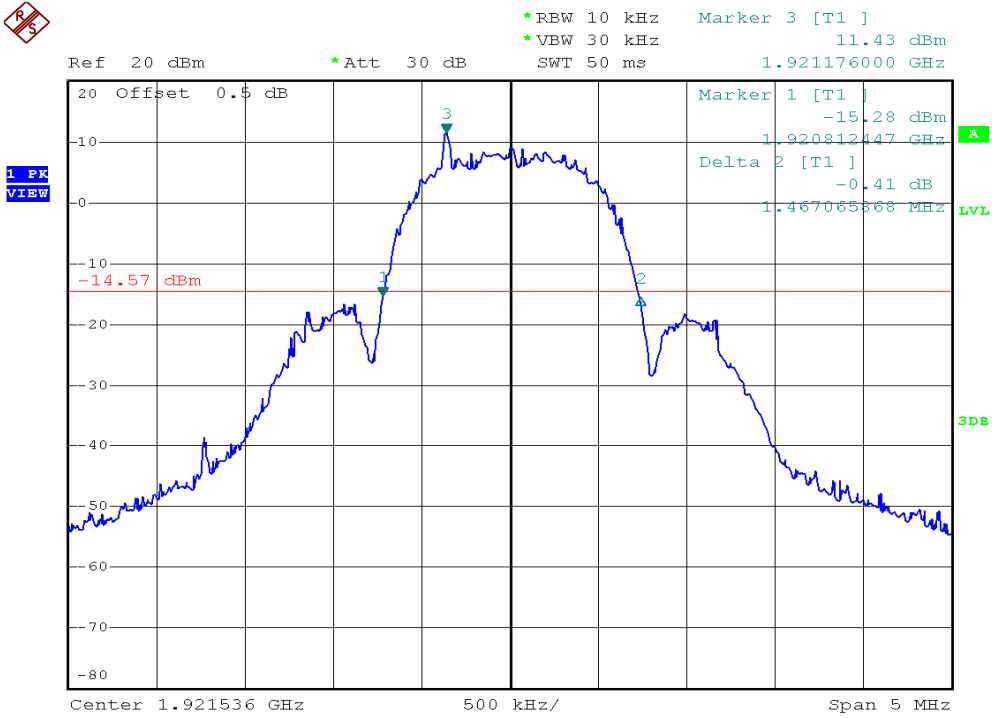

## 26dB Emission Bandwidth Plots

### Handset unit, Lowest channel, Traffic carrier

### Handset unit, Highest channel, Traffic carrier