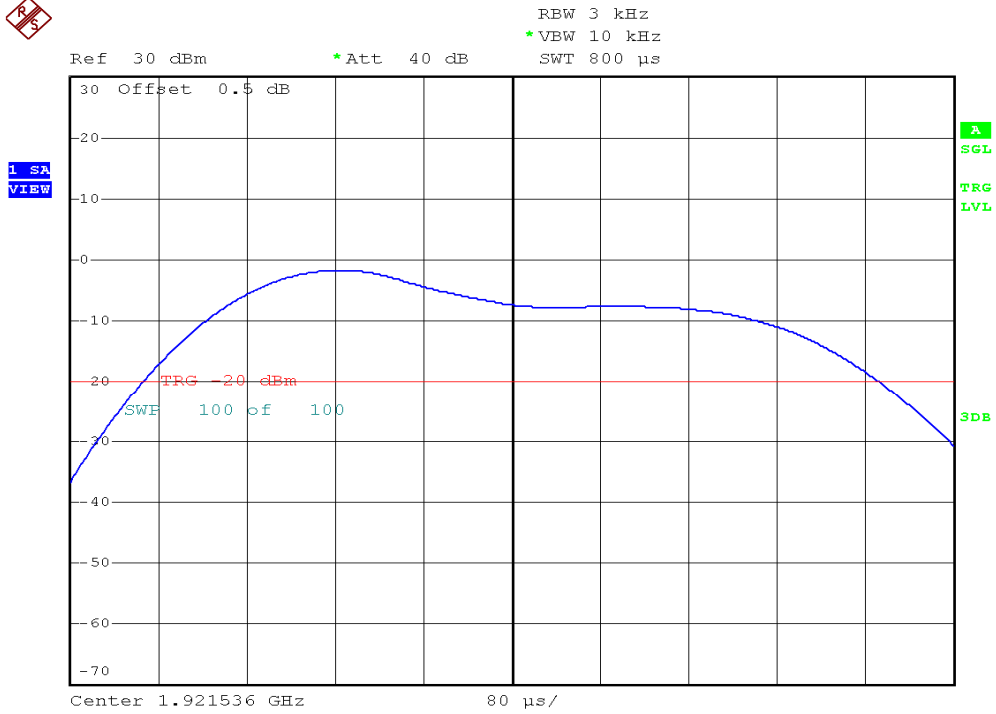

INTERTEK TESTING SERVICES

Power Spectral Density Plots

Headset unit, Lowest channel, Traffic carrier

Headset unit, Highest channel, Traffic carrier