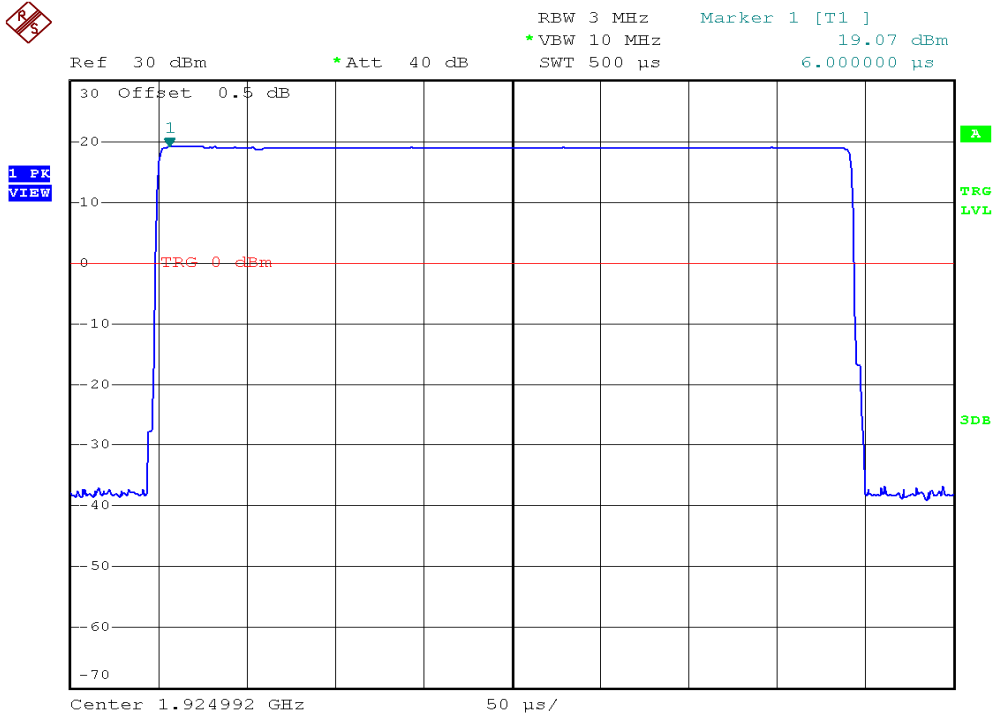

INTERTEK TESTING SERVICES

Peak Transmit Power Plots

Headset unit, Lowest channel, Traffic carrier

Headset unit, Middle channel, Traffic carrier

INTERTEK TESTING SERVICES

Peak Transmit Power Plots

Headset unit, Highest channel, Traffic carrier