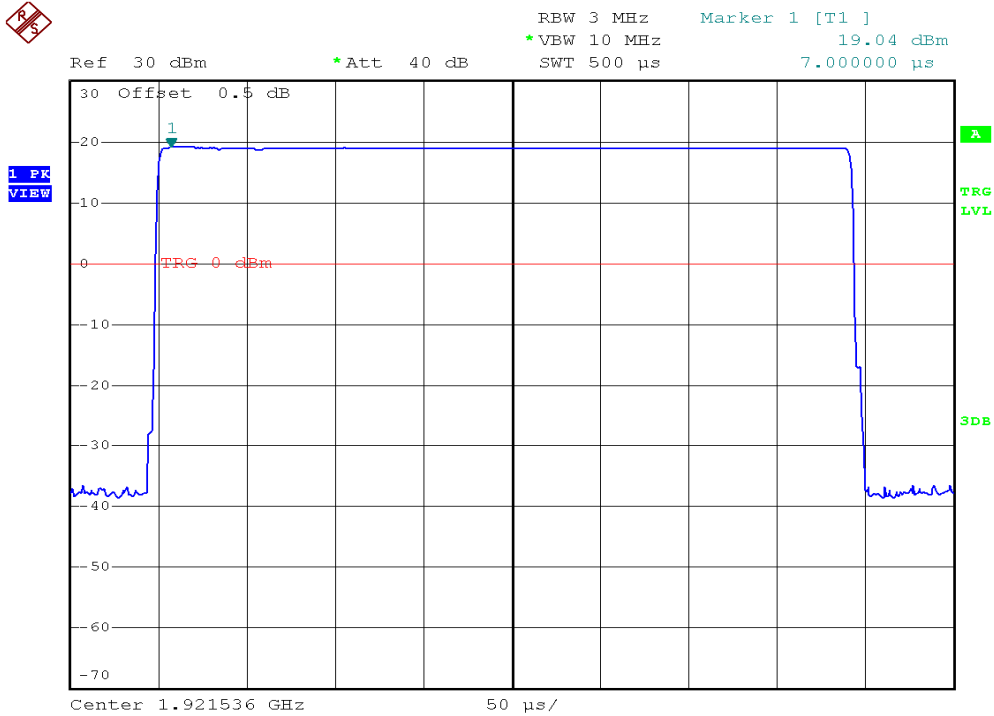

INTERTEK TESTING SERVICES

Peak Transmit Power Plots

Headset unit, Lowest channel, Traffic carrier

Headset unit, Middle channel, Traffic carrier

INTERTEK TESTING SERVICES

Peak Transmit Power Plots

Headset unit, Highest channel, Traffic carrier