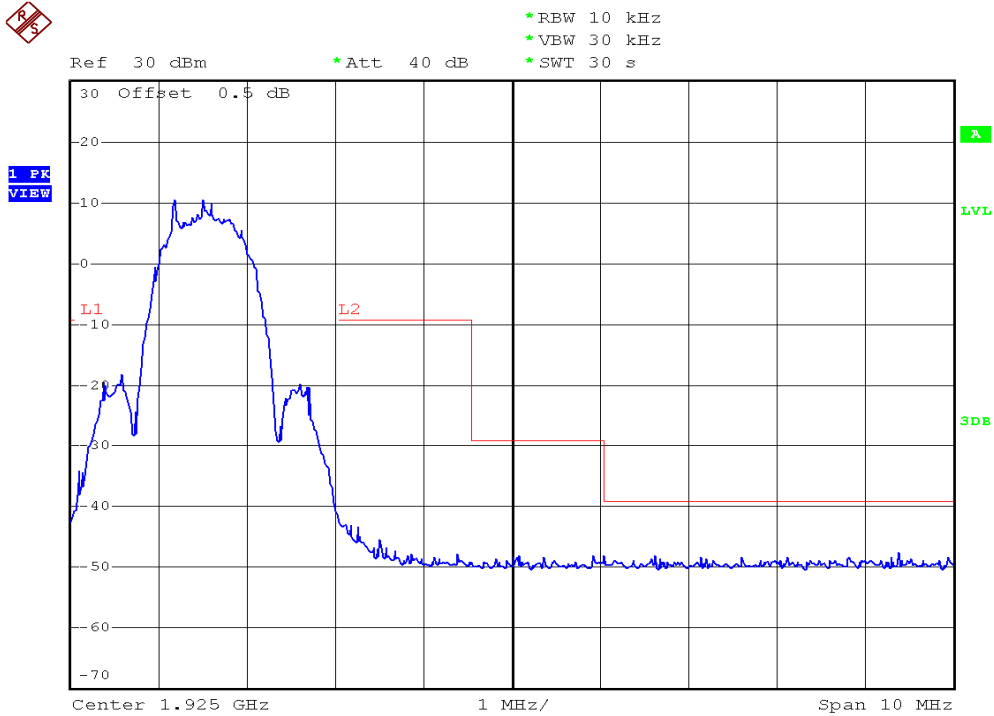

INTERTEK TESTING SERVICES

Unwanted Emission Inside The Sub-Band Plots

Headset unit, Lowest channel, Traffic carrier

Headset unit, Highest channel, Traffic carrier