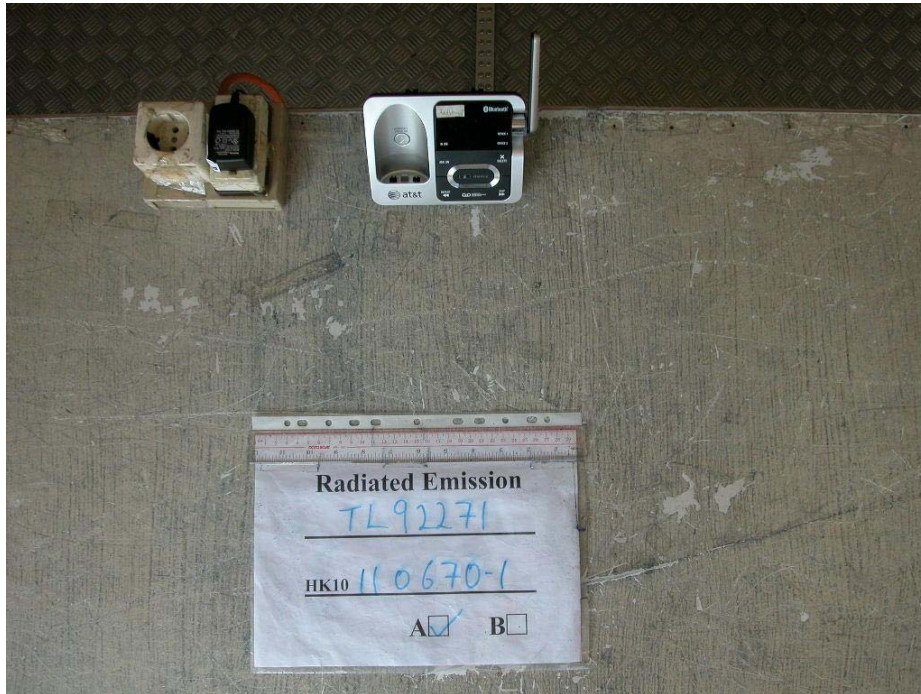

INTERTEK TESTING SERVICES

The Worst Case Configuration Photographs

Radiated Emission – Base Unit (with adaptor “Salcomp”)

Front View

Rear View

INTERTEK TESTING SERVICES

The Worst Case Configuration Photographs – Mode: Conference Home & Cell Calls

Conducted Emission (with adaptor “Salcomp”)

Front View

Right Side View

INTERTEK TESTING SERVICES

The Worst Case Configuration Photographs – Mode: Conference Home & Cell Calls

Conducted Emission (with adaptor “Salcomp”)