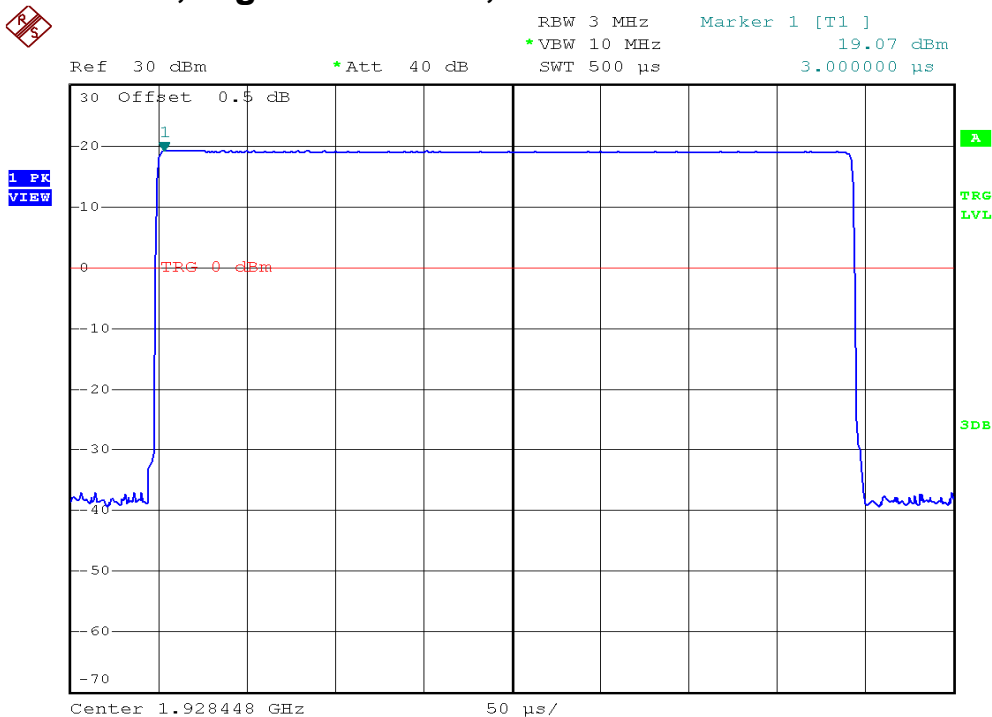

INTERTEK TESTING SERVICES

Peak Transmit Power Plots

Base unit, Lowest channel, Traffic carrier

Base unit, Middle channel, Traffic carrier

INTERTEK TESTING SERVICES

Peak Transmit Power Plots

Base unit, Highest channel, Traffic carrier

Base unit, Lowest channel, Dummy carrier

INTERTEK TESTING SERVICES

Peak Transmit Power Plots

Base unit, Middle channel, Dummy carrier

Base unit, Highest channel, Dummy carrier

INTERTEK TESTING SERVICES

Peak Transmit Power Plots

Handset unit, Lowest channel, Traffic carrier

Handset unit, Middle channel, Traffic carrier

INTERTEK TESTING SERVICES

Peak Transmit Power Plots

Handset unit, Highest channel, Traffic carrier