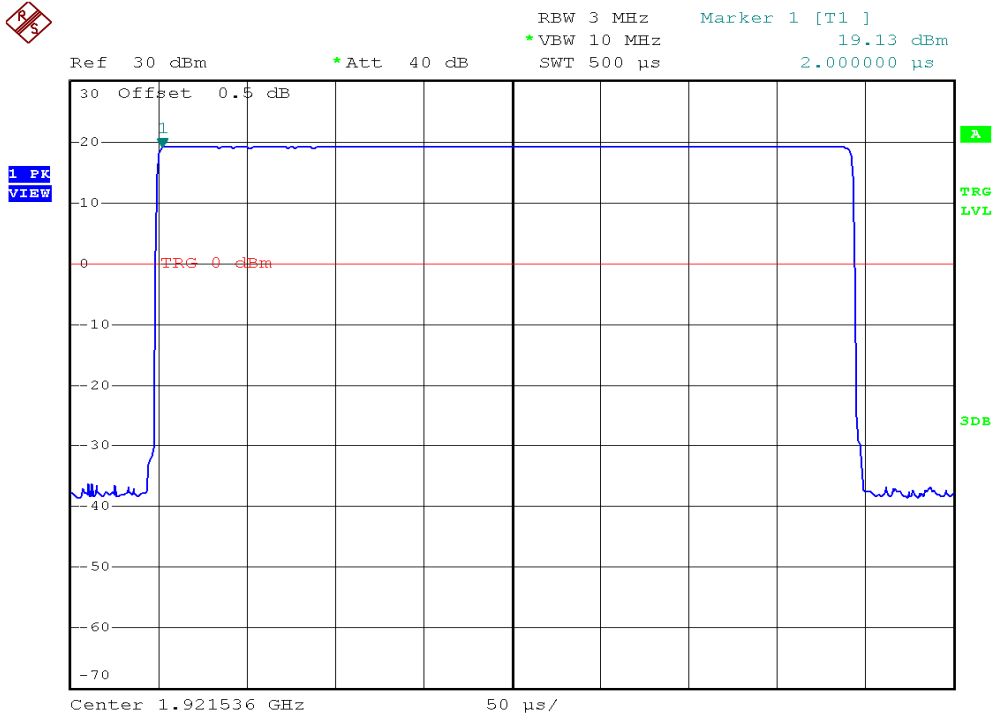

INTERTEK TESTING SERVICES

Peak Transmit Power Plots

Base unit, Lowest channel, Traffic carrier

Base unit, Middle channel, Traffic carrier

INTERTEK TESTING SERVICES

Peak Transmit Power Plots

Base unit, Highest channel, Traffic carrier

Base unit, Lowest channel, Dummy carrier

INTERTEK TESTING SERVICES

Peak Transmit Power Plots

Base unit, Middle channel, Dummy carrier

Base unit, Highest channel, Dummy carrier

INTERTEK TESTING SERVICES

Peak Transmit Power Plots

Handset unit, Lowest channel, Traffic carrier

Handset unit, Middle channel, Traffic carrier

INTERTEK TESTING SERVICES

Peak Transmit Power Plots

Handset unit, Highest channel, Traffic carrier