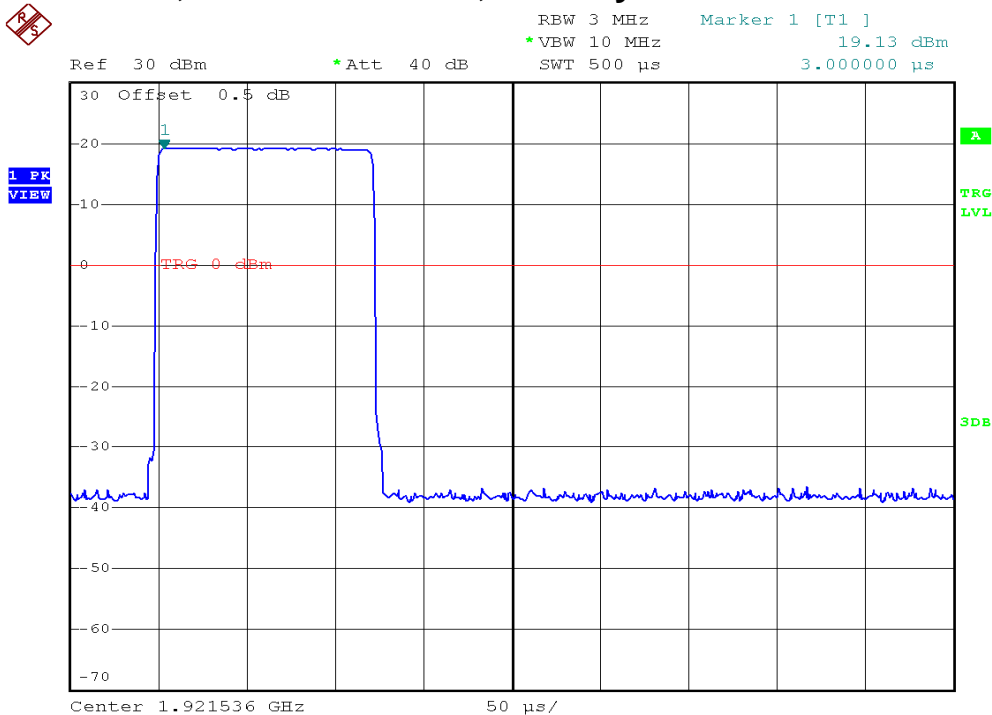

INTERTEK TESTING SERVICES

Peak Transmit Power Plots

Base unit, Lowest channel, Traffic carrier

Base unit, Middle channel, Traffic carrier

INTERTEK TESTING SERVICES

Peak Transmit Power Plots

Base unit, Highest channel, Traffic carrier

Base unit, Lowest channel, Dummy carrier

INTERTEK TESTING SERVICES

Peak Transmit Power Plots

Base unit, Middle channel, Dummy carrier

Base unit, Highest channel, Dummy carrier

INTERTEK TESTING SERVICES

Peak Transmit Power Plots

Handset unit, Lowest channel, Traffic carrier

Handset unit, Middle channel, Traffic carrier

INTERTEK TESTING SERVICES

Peak Transmit Power Plots

Handset unit, Highest channel, Traffic carrier