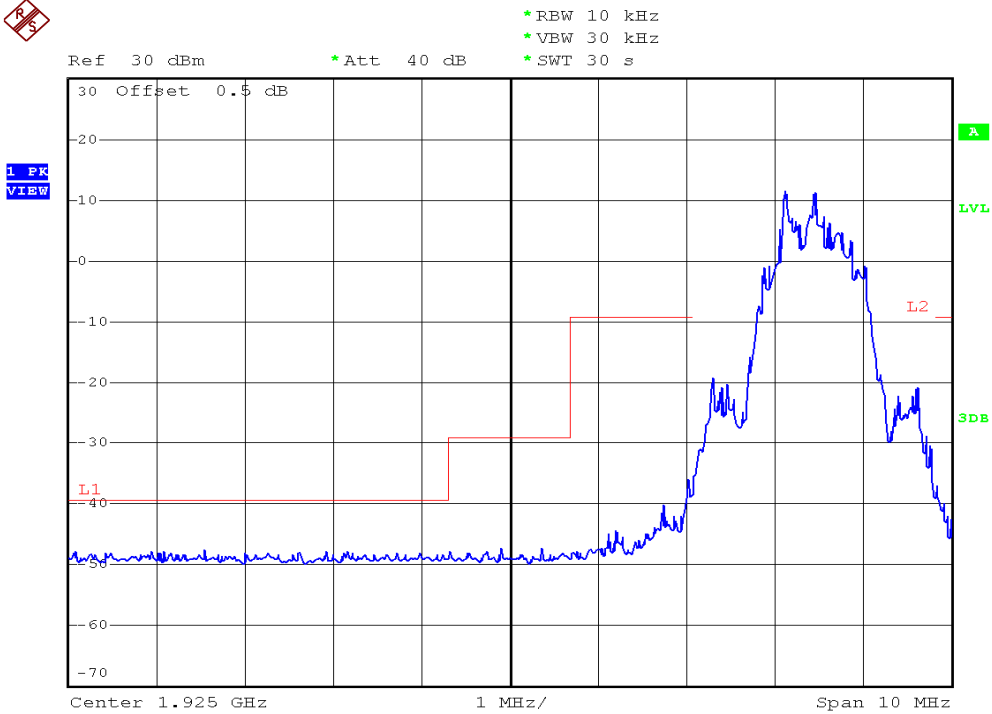

INTERTEK TESTING SERVICES

Unwanted Emission Inside The Sub-Band Plots

Base unit, Lowest channel, Traffic carrier

Base unit, Highest channel, Traffic carrier

INTERTEK TESTING SERVICES

Unwanted Emission Inside The Sub-Band Plots

Base unit, Lowest channel, Dummy carrier

Base unit, Highest channel, Dummy carrier

INTERTEK TESTING SERVICES

Unwanted Emission Inside The Sub-Band Plots

Handset unit, Lowest channel, Traffic carrier

Handset unit, Highest channel, Traffic carrier