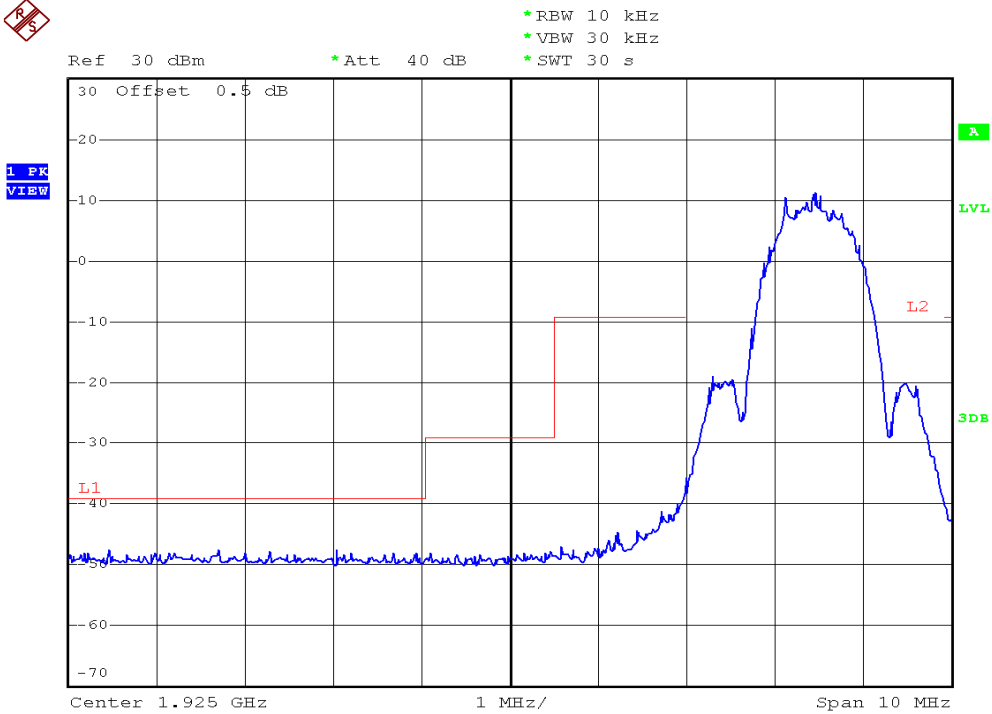

INTERTEK TESTING SERVICES

Unwanted Emission Inside The Sub-Band Plots

Base unit, Lowest channel, Traffic carrier

Base unit, Highest channel, Traffic carrier

INTERTEK TESTING SERVICES

Unwanted Emission Inside The Sub-Band Plots

Base unit, Lowest channel, Dummy carrier

Base unit, Highest channel, Dummy carrier

INTERTEK TESTING SERVICES

Unwanted Emission Inside The Sub-Band Plots

Handset unit, Lowest channel, Traffic carrier

Handset unit, Highest channel, Traffic carrier