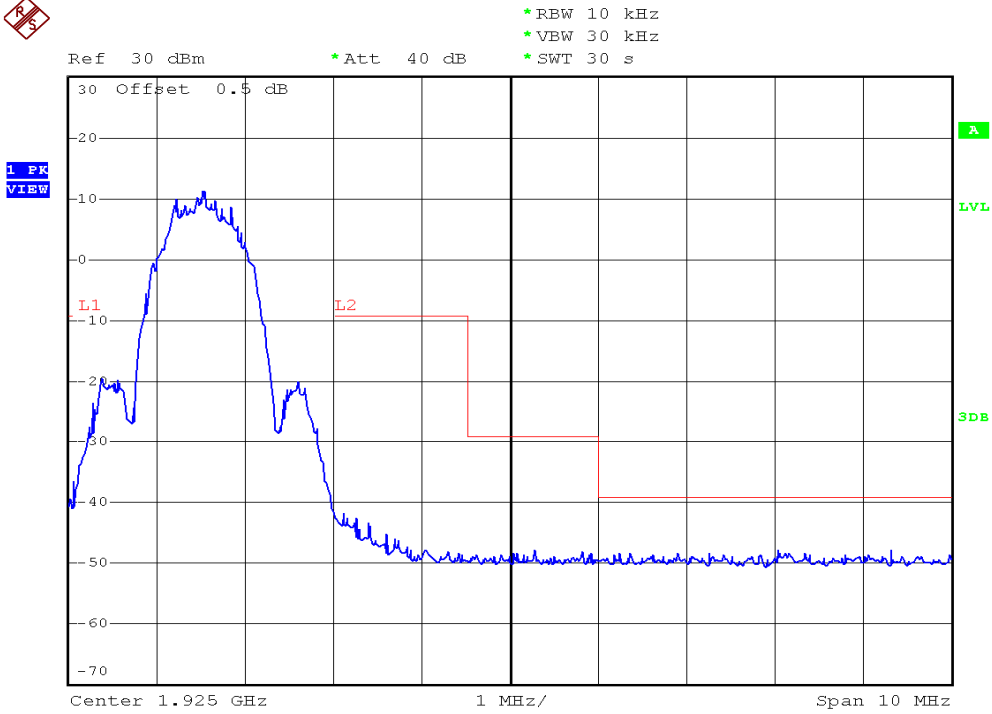

INTERTEK TESTING SERVICES

Unwanted Emission Inside The Sub-Band Plots

Base unit, Lowest channel, Traffic carrier

Base unit, Highest channel, Traffic carrier

INTERTEK TESTING SERVICES

Unwanted Emission Inside The Sub-Band Plots

Base unit, Lowest channel, Dummy carrier

Base unit, Highest channel, Dummy carrier

INTERTEK TESTING SERVICES

Unwanted Emission Inside The Sub-Band Plots

Handset unit, Lowest channel, Traffic carrier

Handset unit, Highest channel, Traffic carrier