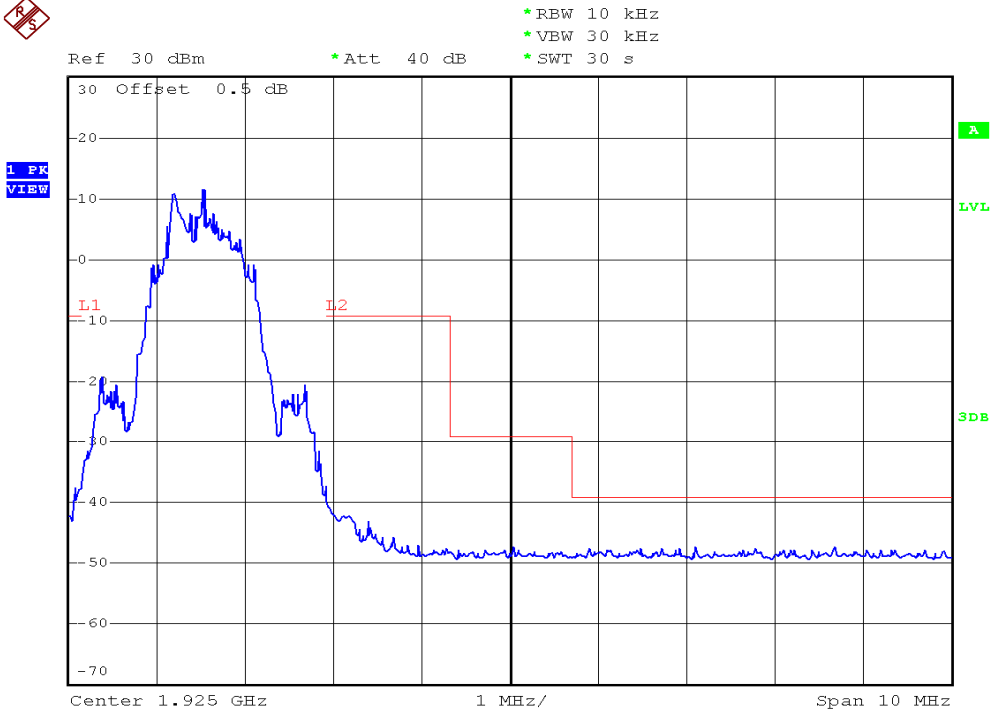

INTERTEK TESTING SERVICES

Unwanted Emission Inside The Sub-Band Plots

Base unit, Lowest channel, Traffic carrier

Base unit, Highest channel, Traffic carrier

INTERTEK TESTING SERVICES

Unwanted Emission Inside The Sub-Band Plots

Base unit, Lowest channel, Dummy carrier

Base unit, Highest channel, Dummy carrier

INTERTEK TESTING SERVICES

Unwanted Emission Inside The Sub-Band Plots

Handset unit, Lowest channel, Traffic carrier

Handset unit, Highest channel, Traffic carrier