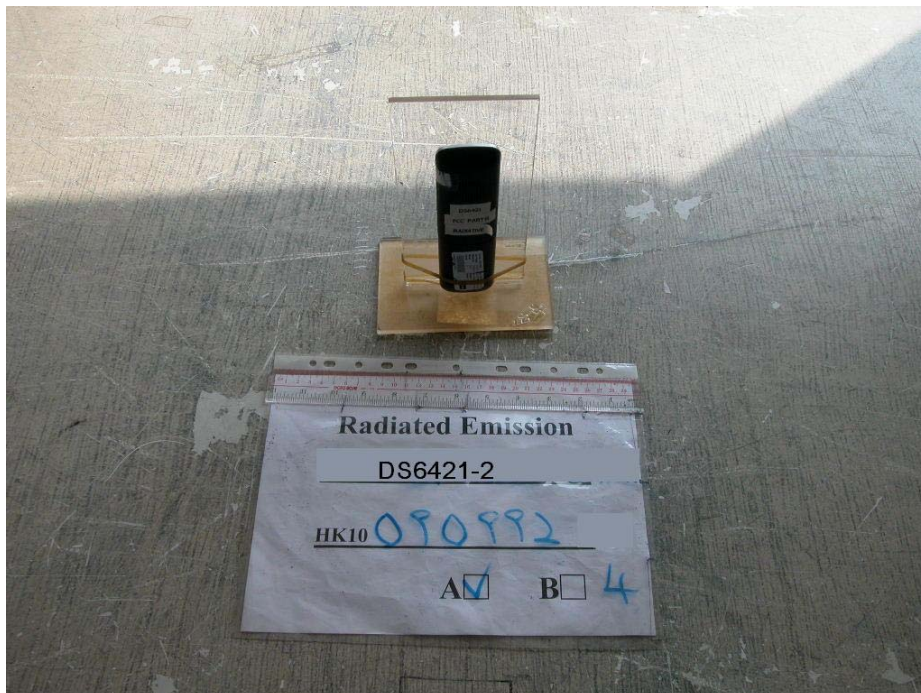

INTERTEK TESTING SERVICES

The Worst Case Configuration Photographs – Mode: Transmission

Radiated Emission – Base Unit (with adaptor “Salcomp”)

Front View

Rear View

INTERTEK TESTING SERVICES

The Worst Case Configuration Photographs – Mode: Transmission

Radiated Emission – Handset

Front View

Rear View

INTERTEK TESTING SERVICES

The Worst Case Configuration Photographs – Mode: Ringing

Conducted Emission (with adaptor “Ten Pao”)

Front View

Right Side View

INTERTEK TESTING SERVICES

The Worst Case Configuration Photographs – Mode: Ringing

Conducted Emission (with adaptor “Ten Pao”)

Left Side View