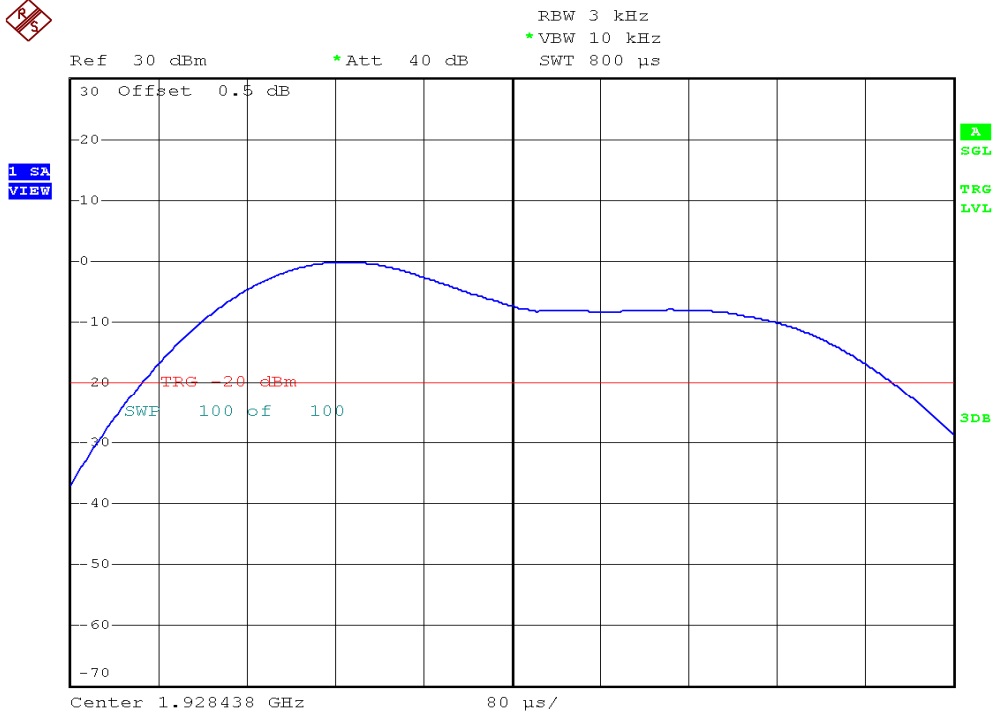

INTERTEK TESTING SERVICES

Power Spectral Density Plots

Base unit, Lowest channel, Traffic carrier

Base unit, Highest channel, Traffic carrier

INTERTEK TESTING SERVICES

Power Spectral Density Plots

Base unit, Lowest channel, Dummy carrier

Base unit, Highest channel, Dummy carrier

INTERTEK TESTING SERVICES

Power Spectral Density Plots

Handset unit, Lowest channel, Traffic carrier

Handset unit, Highest channel, Traffic carrier