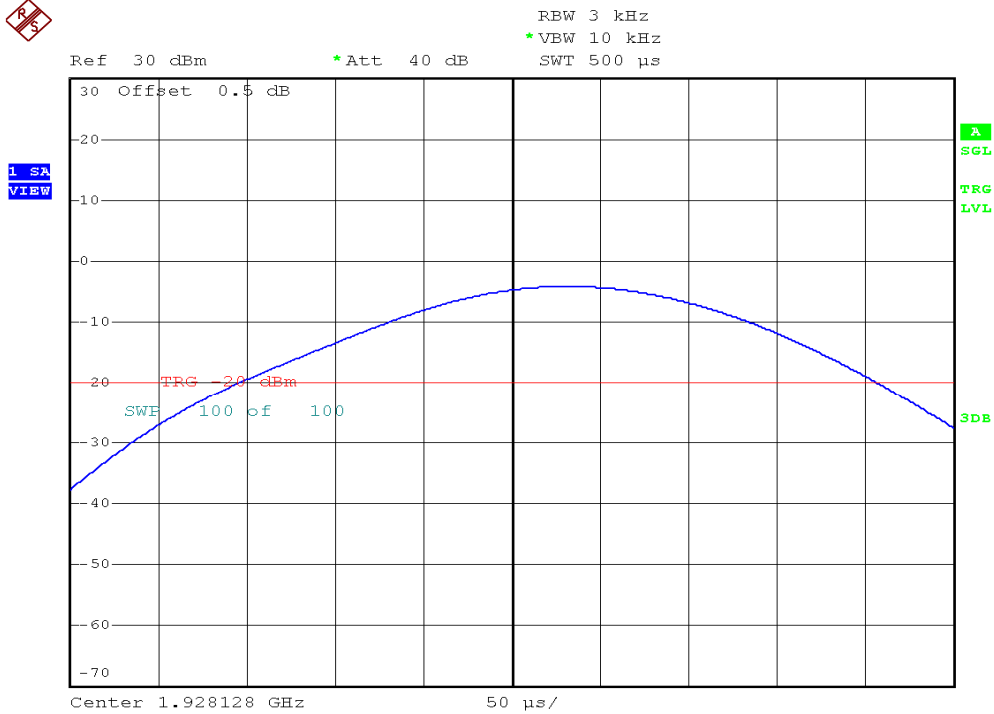

INTERTEK TESTING SERVICES

Power Spectral Density Plots

Base unit, Lowest channel, Traffic carrier

Base unit, Highest channel, Traffic carrier

INTERTEK TESTING SERVICES

Power Spectral Density Plots

Base unit, Lowest channel, Dummy carrier

Base unit, Highest channel, Dummy carrier

INTERTEK TESTING SERVICES

Power Spectral Density Plots

Handset unit, Lowest channel, Traffic carrier

Handset unit, Highest channel, Traffic carrier