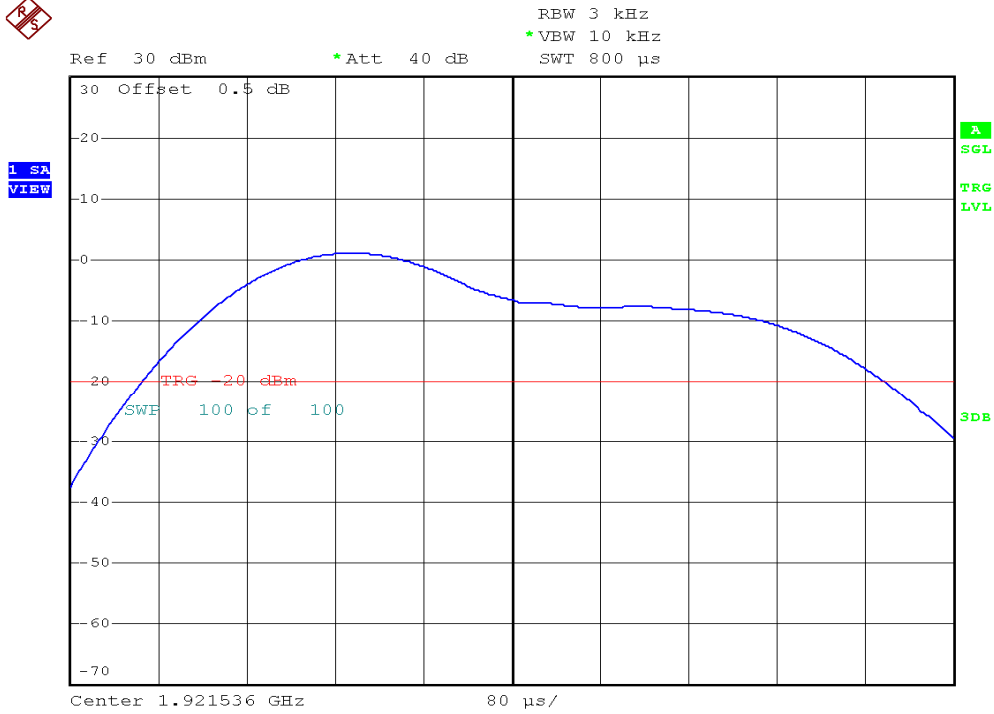

INTERTEK TESTING SERVICES

Power Spectral Density Plots

Base unit, Lowest channel, Traffic carrier

Base unit, Highest channel, Traffic carrier

INTERTEK TESTING SERVICES

Power Spectral Density Plots

Base unit, Lowest channel, Dummy carrier

Base unit, Highest channel, Dummy carrier

INTERTEK TESTING SERVICES

Power Spectral Density Plots

Handset unit, Lowest channel, Traffic carrier

Handset unit, Highest channel, Traffic carrier