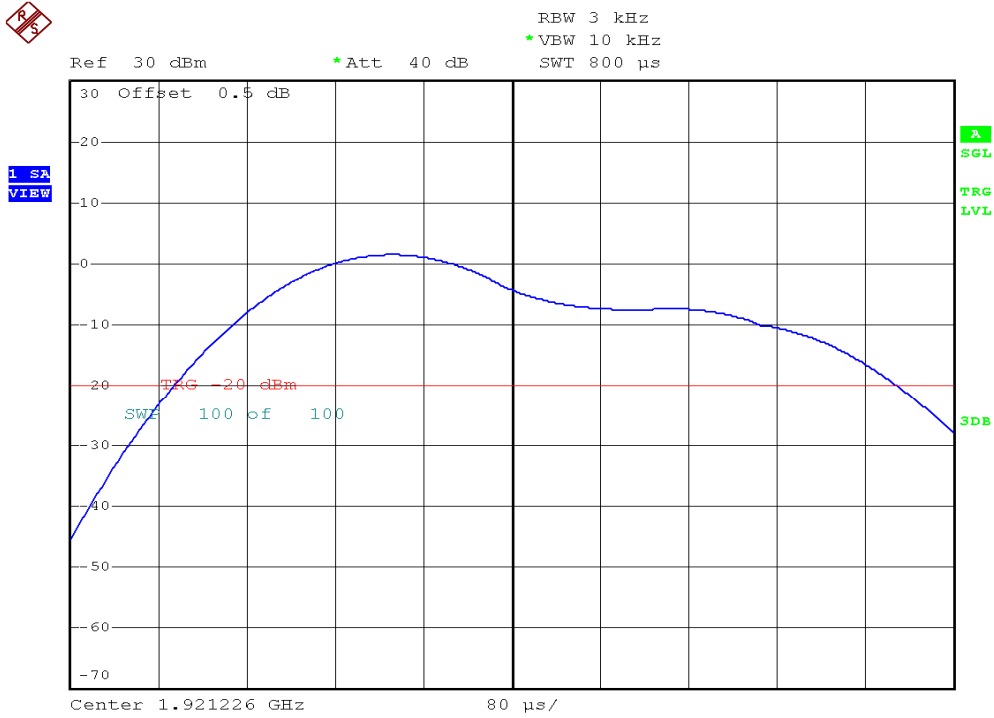

INTERTEK TESTING SERVICES

Power Spectral Density Plots

Base unit, Lowest channel, Traffic carrier

Base unit, Highest channel, Traffic carrier

INTERTEK TESTING SERVICES

Power Spectral Density Plots

Base unit, Lowest channel, Dummy carrier

Base unit, Highest channel, Dummy carrier

INTERTEK TESTING SERVICES

Power Spectral Density Plots

Handset unit, Lowest channel, Traffic carrier

Handset unit, Highest channel, Traffic carrier