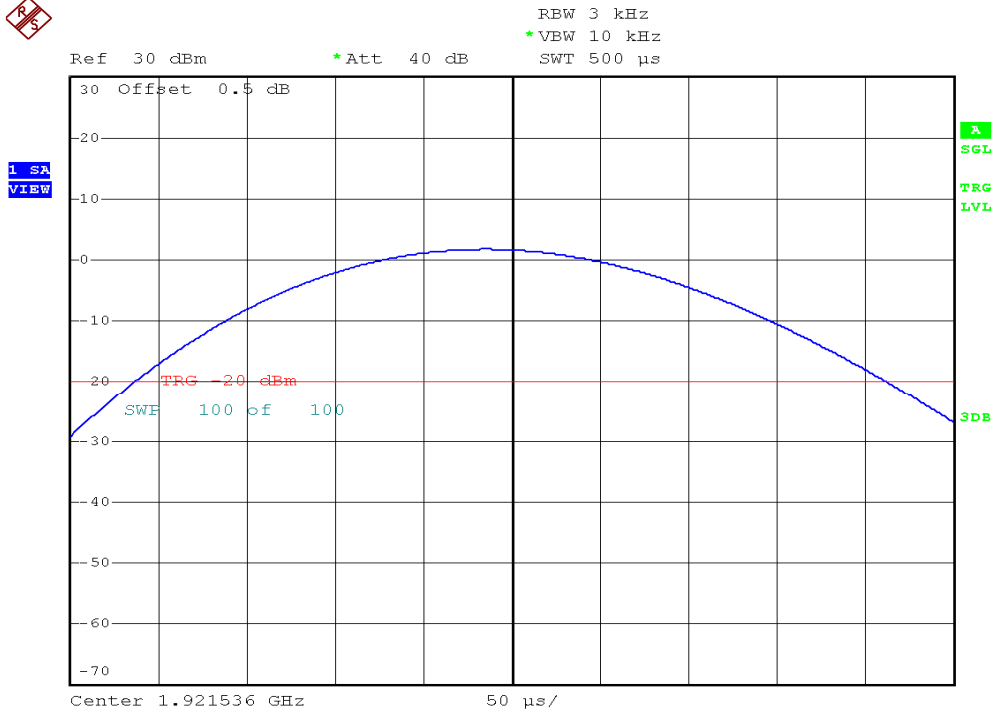

INTERTEK TESTING SERVICES

Power Spectral Density Plots

Base unit, Lowest channel, Traffic carrier

Base unit, Highest channel, Traffic carrier

INTERTEK TESTING SERVICES

Power Spectral Density Plots

Base unit, Lowest channel, Dummy carrier

Base unit, Highest channel, Dummy carrier

INTERTEK TESTING SERVICES

Power Spectral Density Plots

Handset unit, Lowest channel, Traffic carrier

Handset unit, Highest channel, Traffic carrier