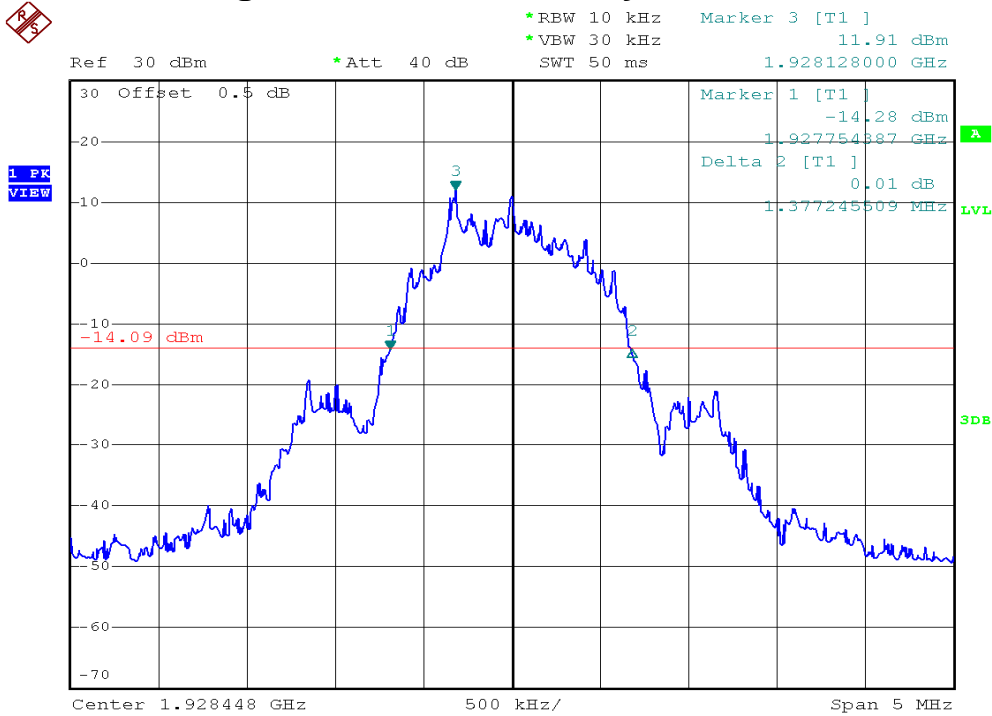

Base unit, Highest channel, Dummy carrier