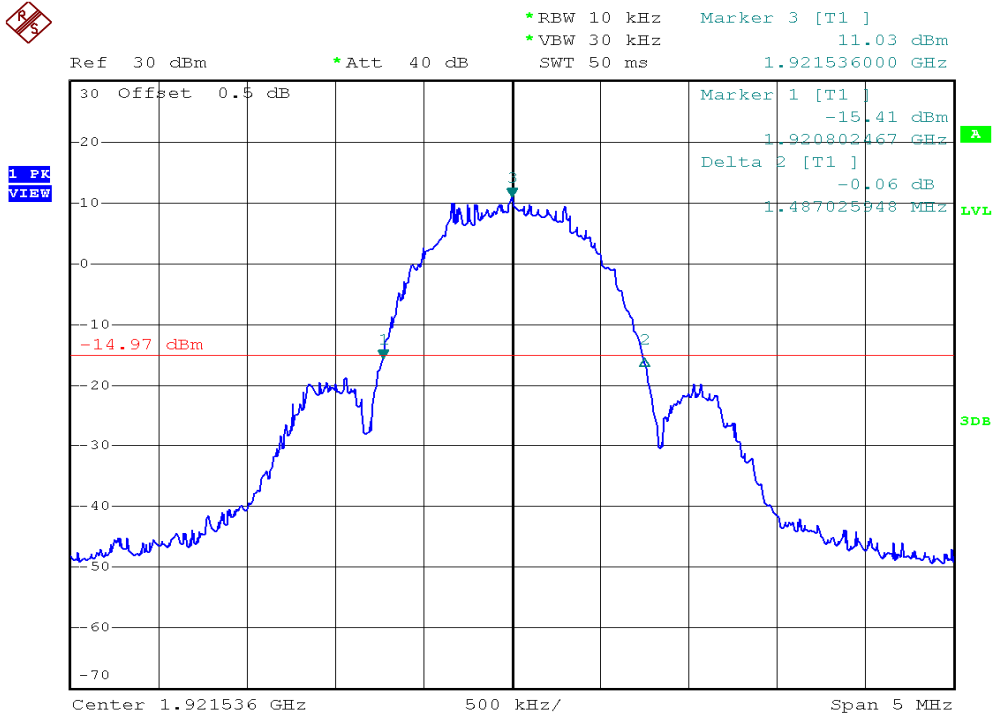

## 26dB Emission Bandwidth Plots

### Base unit, Lowest channel, Traffic carrier