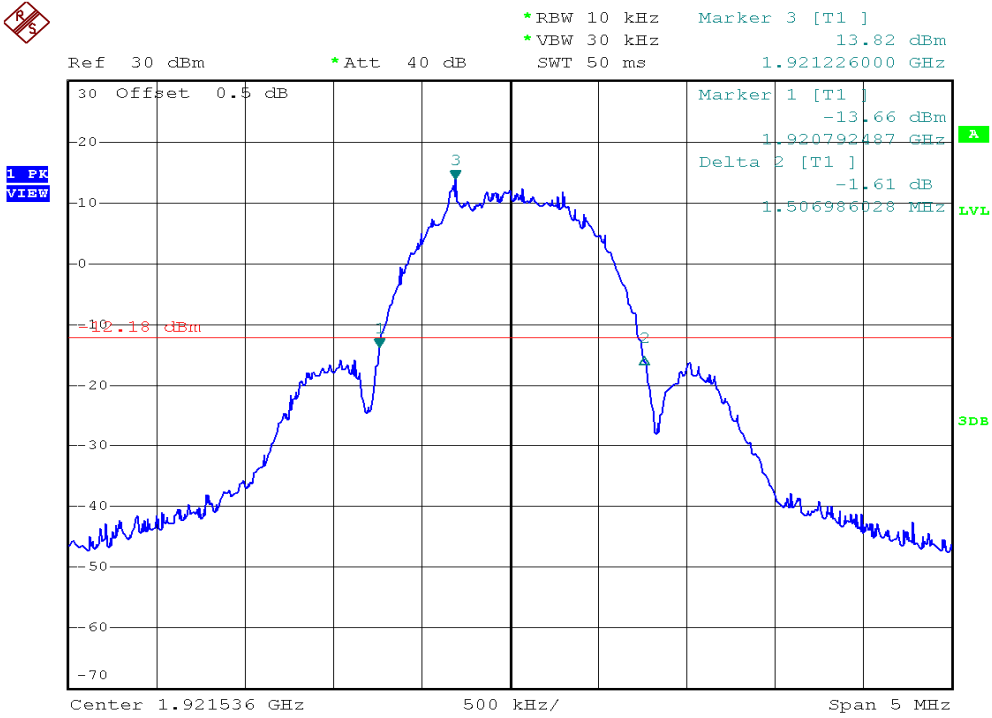

INTERTEK TESTING SERVICES

26dB Emission Bandwidth Plots

Handset unit, Lowest channel, Traffic carrier