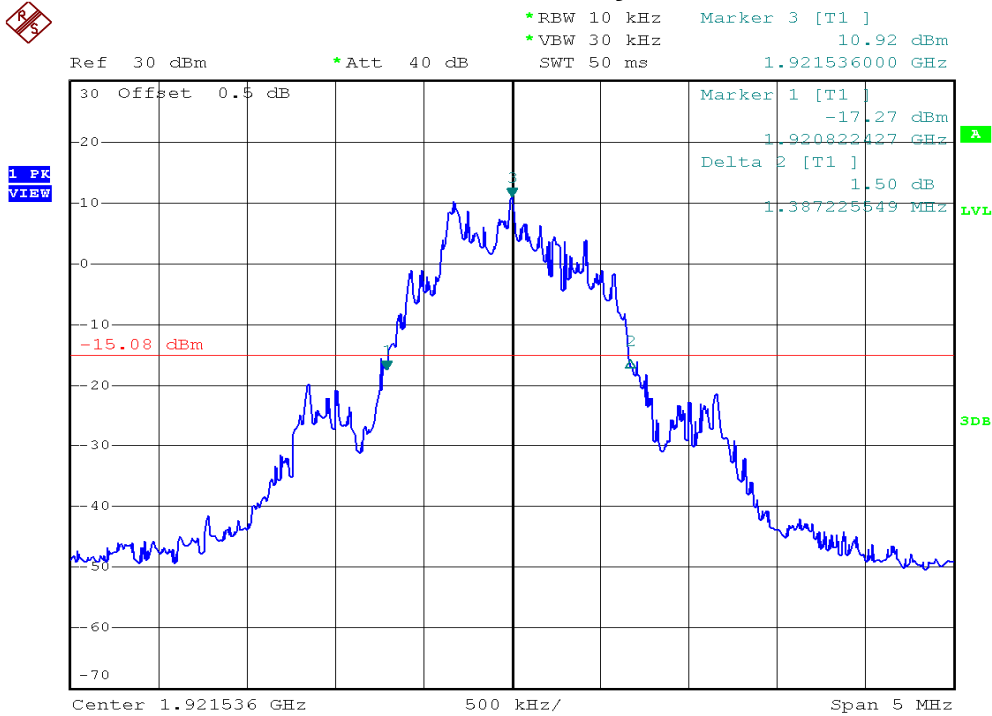

INTERTEK TESTING SERVICES

26dB Emission Bandwidth Plots

Base unit, Lowest channel, Dummy carrier