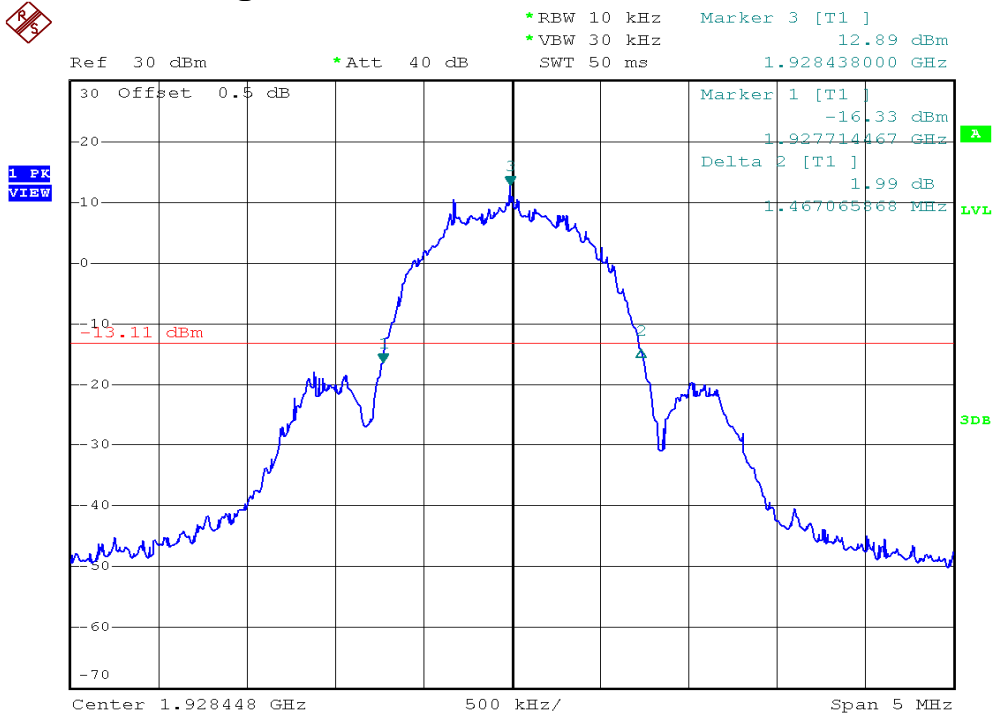

Base unit, Highest channel, Traffic carrier