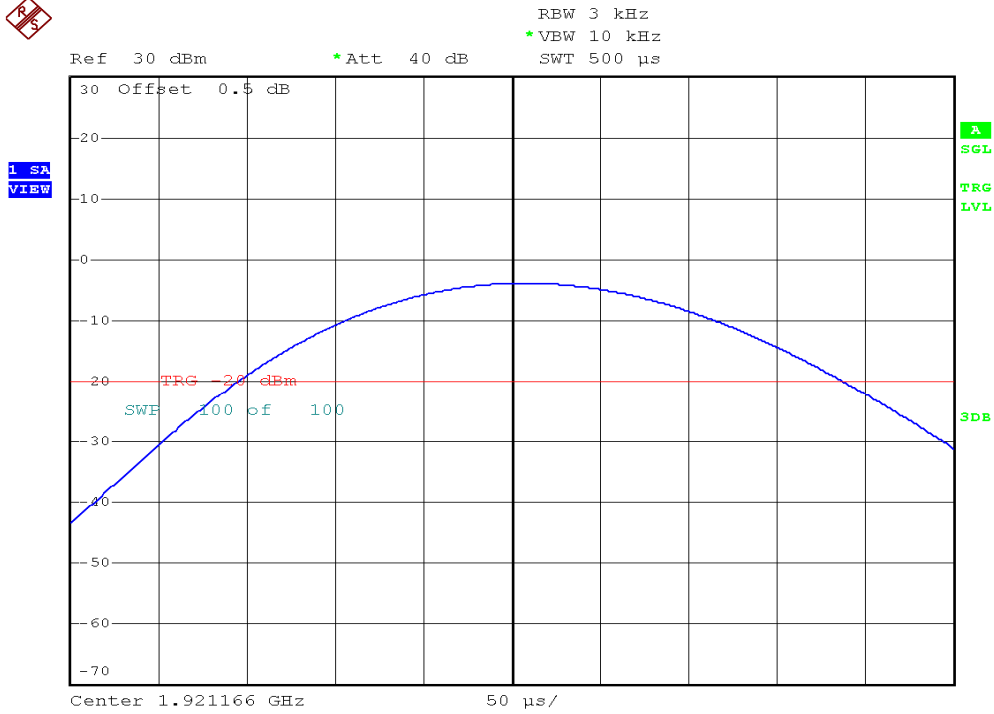

INTERTEK TESTING SERVICES

Power Spectral Density Plots

Base unit, Lowest channel, Traffic carrier

Base unit, Highest channel, Traffic carrier

INTERTEK TESTING SERVICES

Power Spectral Density Plots

Base unit, Lowest channel, Dummy carrier

Base unit, Highest channel, Dummy carrier

INTERTEK TESTING SERVICES

Power Spectral Density Plots

Handset unit, Lowest channel, Traffic carrier

Handset unit, Highest channel, Traffic carrier