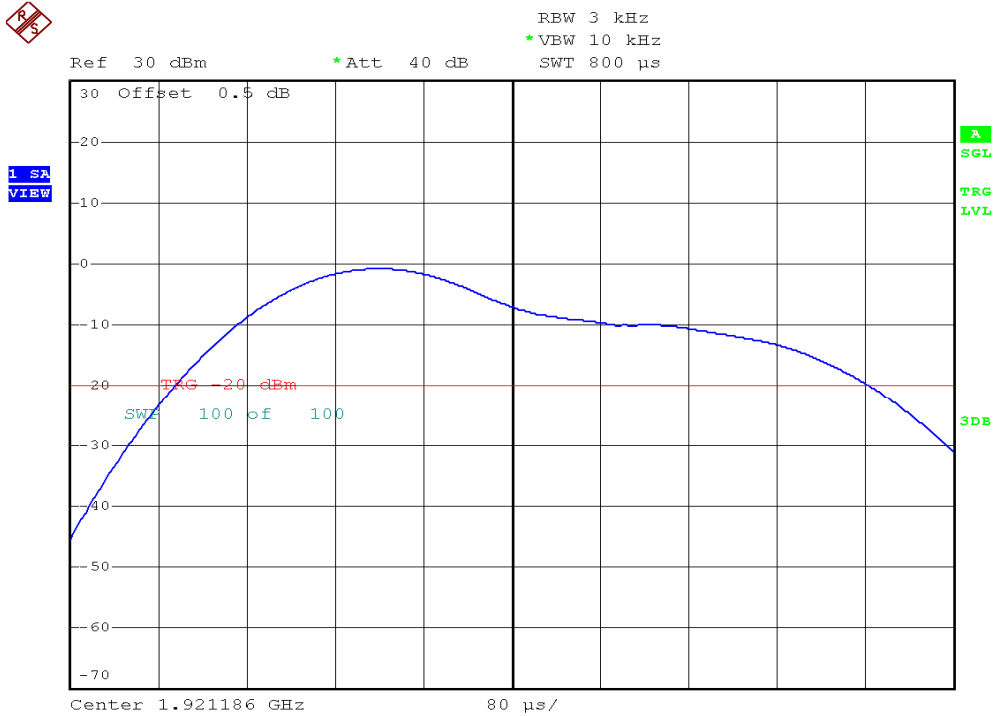

INTERTEK TESTING SERVICES

Power Spectral Density Plots

Base unit, Lowest channel, Traffic carrier

Base unit, Highest channel, Traffic carrier

INTERTEK TESTING SERVICES

Power Spectral Density Plots

Base unit, Lowest channel, Dummy carrier

Base unit, Highest channel, Dummy carrier

INTERTEK TESTING SERVICES

Power Spectral Density Plots

Handset unit, Lowest channel, Traffic carrier

Handset unit, Highest channel, Traffic carrier