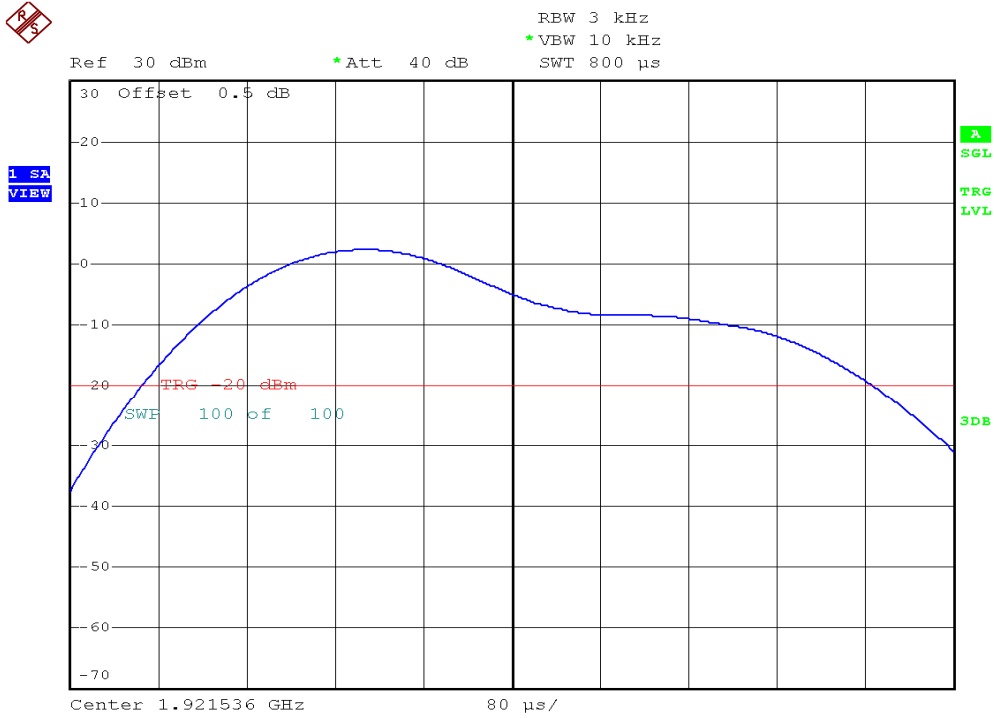

INTERTEK TESTING SERVICES

Power Spectral Density Plots

Base unit, Lowest channel, Traffic carrier

Base unit, Highest channel, Traffic carrier

INTERTEK TESTING SERVICES

Power Spectral Density Plots

Base unit, Lowest channel, Dummy carrier

Base unit, Highest channel, Dummy carrier

INTERTEK TESTING SERVICES

Power Spectral Density Plots

Handset unit, Lowest channel, Traffic carrier

Handset unit, Highest channel, Traffic carrier