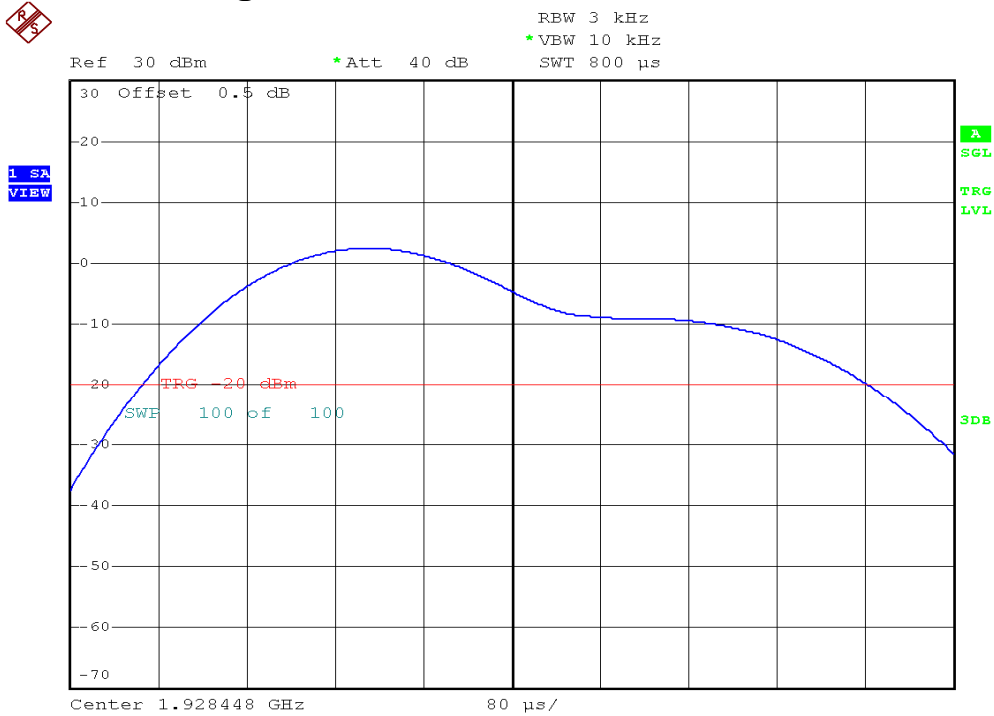

INTERTEK TESTING SERVICES

Power Spectral Density Plots

Base unit, Lowest channel, Traffic carrier

Base unit, Highest channel, Traffic carrier

INTERTEK TESTING SERVICES

Power Spectral Density Plots

Base unit, Lowest channel, Dummy carrier

Base unit, Highest channel, Dummy carrier

INTERTEK TESTING SERVICES

Power Spectral Density Plots

Handset unit, Lowest channel, Traffic carrier

Handset unit, Highest channel, Traffic carrier