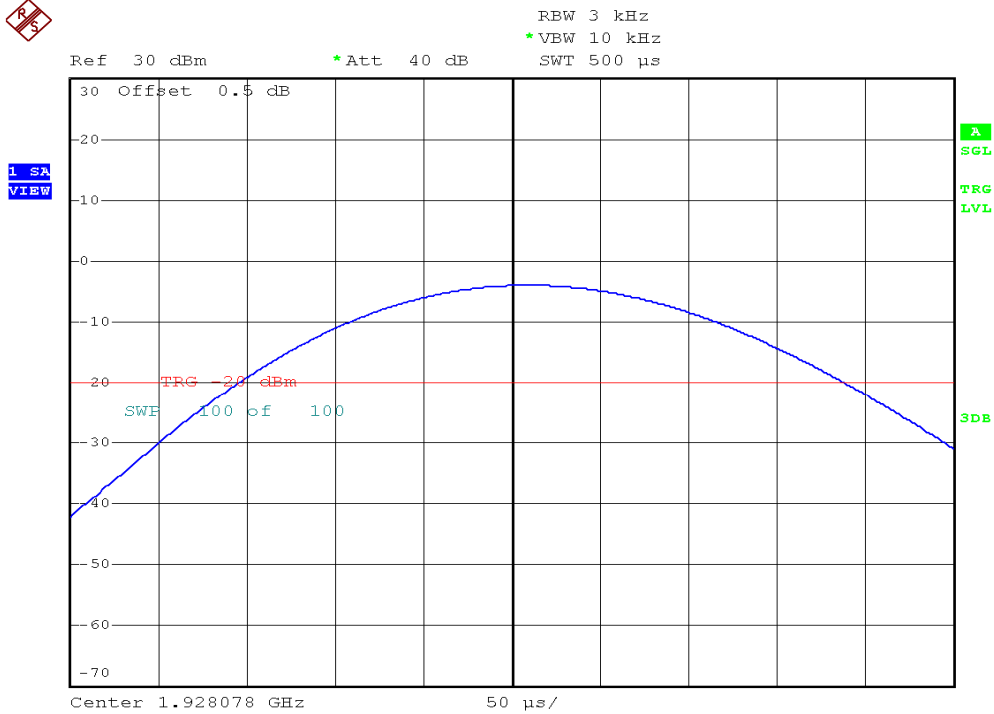

INTERTEK TESTING SERVICES

Power Spectral Density Plots

Base unit, Lowest channel, Traffic carrier

Base unit, Highest channel, Traffic carrier

INTERTEK TESTING SERVICES

Power Spectral Density Plots

Base unit, Lowest channel, Dummy carrier

Base unit, Highest channel, Dummy carrier

INTERTEK TESTING SERVICES

Power Spectral Density Plots

Handset unit, Lowest channel, Traffic carrier

Handset unit, Highest channel, Traffic carrier