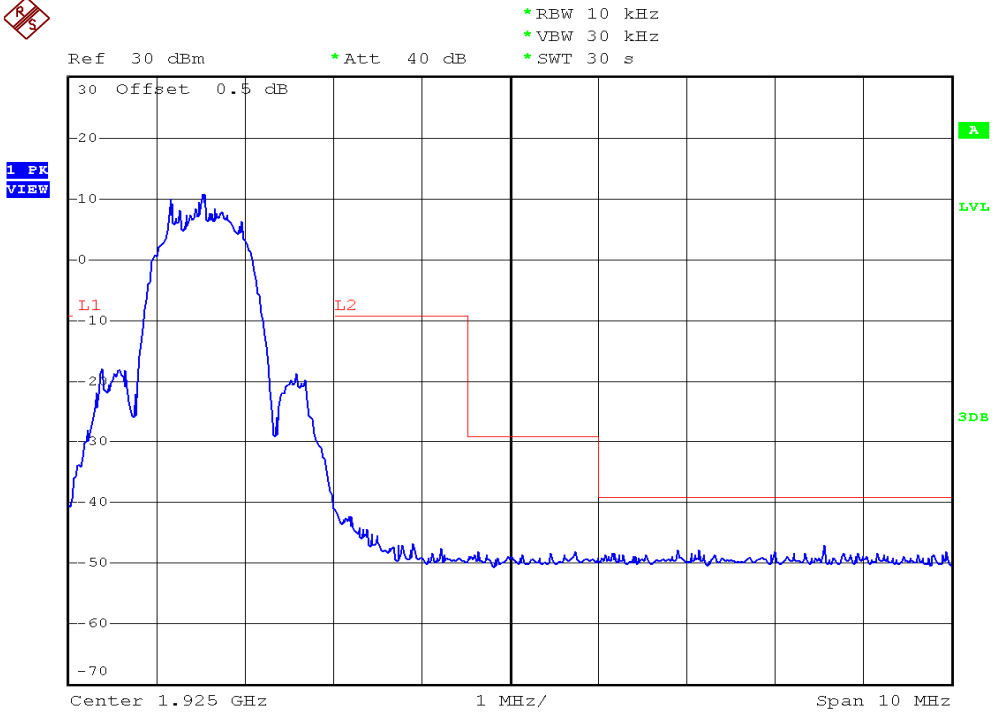

INTERTEK TESTING SERVICES

Unwanted Emission Inside The Sub-Band Plots

Base unit, Lowest channel, Traffic carrier

Base unit, Highest channel, Traffic carrier

INTERTEK TESTING SERVICES

Unwanted Emission Inside The Sub-Band Plots

Base unit, Lowest channel, Dummy carrier

Base unit, Highest channel, Dummy carrier

INTERTEK TESTING SERVICES

Unwanted Emission Inside The Sub-Band Plots

Handset unit, Lowest channel, Traffic carrier

Handset unit, Highest channel, Traffic carrier