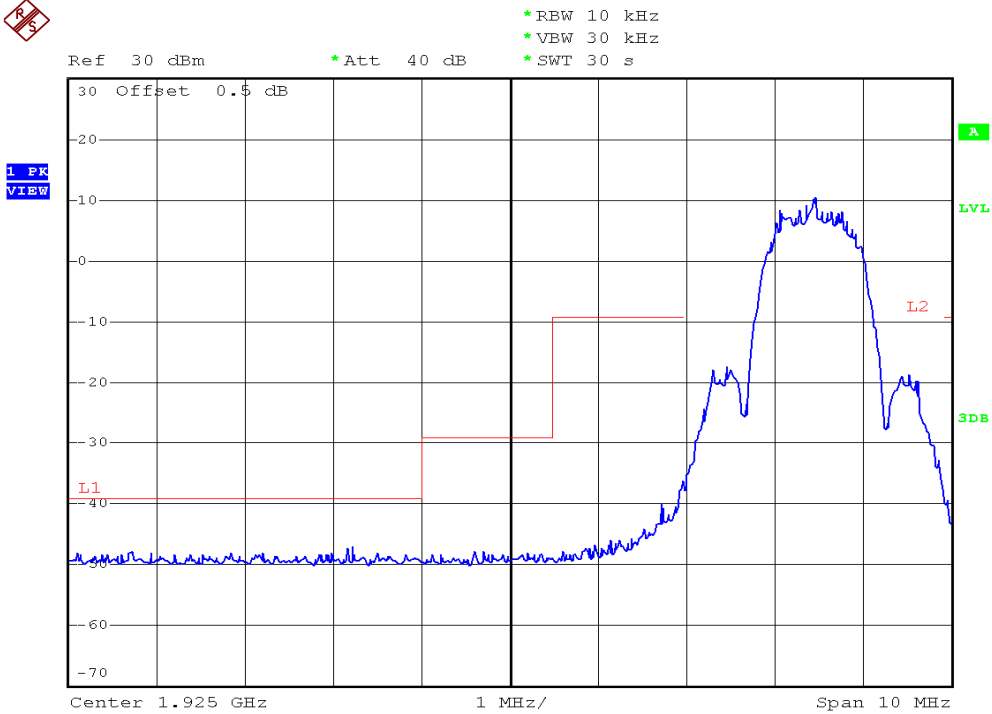

INTERTEK TESTING SERVICES

Unwanted Emission Inside The Sub-Band Plots

Base unit, Lowest channel, Traffic carrier

Base unit, Highest channel, Traffic carrier

INTERTEK TESTING SERVICES

Unwanted Emission Inside The Sub-Band Plots

Base unit, Lowest channel, Dummy carrier

Base unit, Highest channel, Dummy carrier

INTERTEK TESTING SERVICES

Unwanted Emission Inside The Sub-Band Plots

Handset unit, Lowest channel, Traffic carrier

Handset unit, Highest channel, Traffic carrier