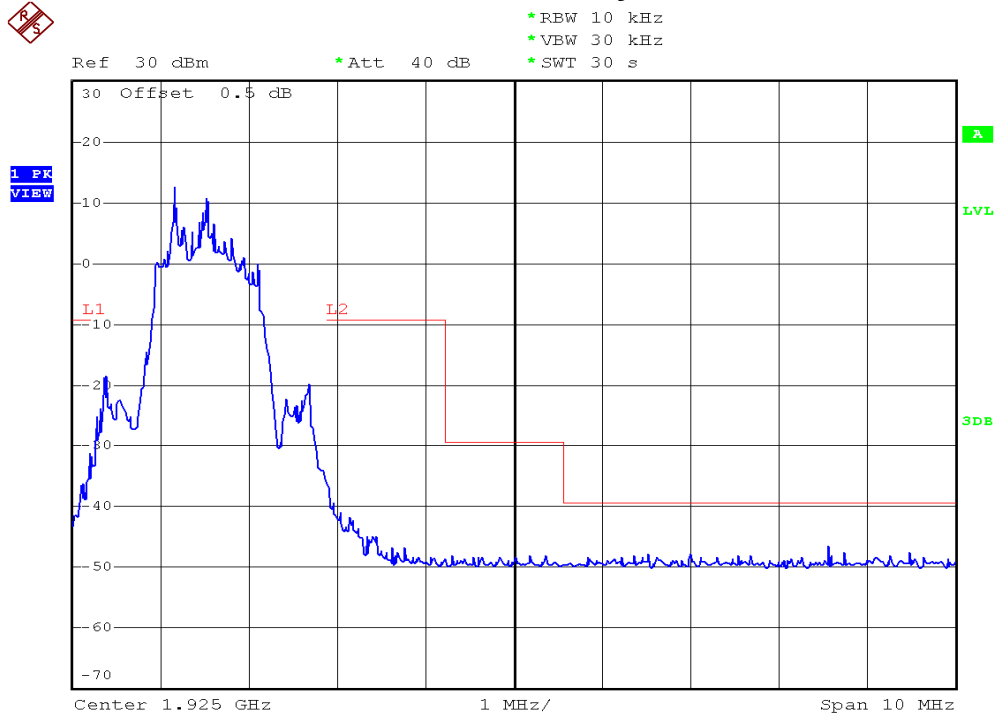

INTERTEK TESTING SERVICES

Unwanted Emission Inside The Sub-Band Plots

Base unit, Lowest channel, Traffic carrier

Base unit, Highest channel, Traffic carrier

INTERTEK TESTING SERVICES

Unwanted Emission Inside The Sub-Band Plots

Base unit, Lowest channel, Dummy carrier

Base unit, Highest channel, Dummy carrier

INTERTEK TESTING SERVICES

Unwanted Emission Inside The Sub-Band Plots

Handset unit, Lowest channel, Traffic carrier

Handset unit, Highest channel, Traffic carrier