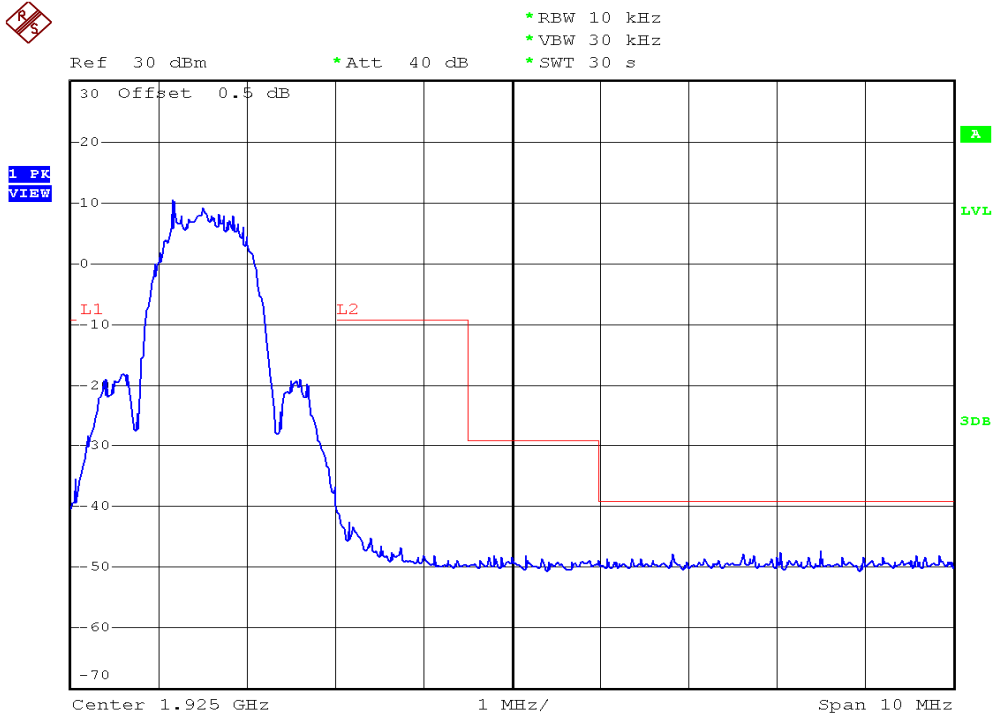

INTERTEK TESTING SERVICES

Unwanted Emission Inside The Sub-Band Plots

Base unit, Lowest channel, Traffic carrier

Base unit, Highest channel, Traffic carrier

INTERTEK TESTING SERVICES

Unwanted Emission Inside The Sub-Band Plots

Base unit, Lowest channel, Dummy carrier

Base unit, Highest channel, Dummy carrier

INTERTEK TESTING SERVICES

Unwanted Emission Inside The Sub-Band Plots

Handset unit, Lowest channel, Traffic carrier

Handset unit, Highest channel, Traffic carrier