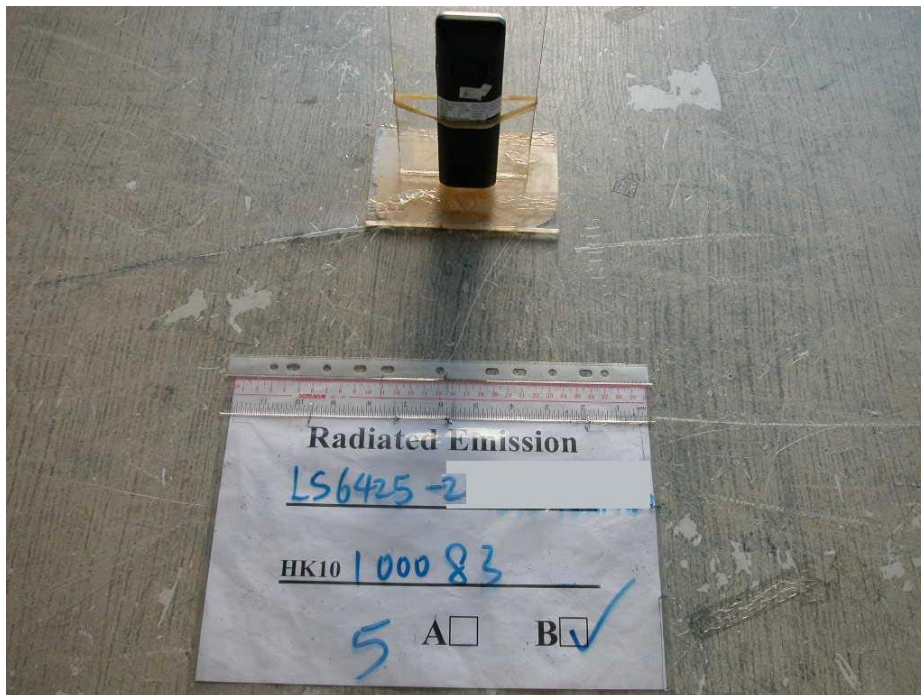

INTERTEK TESTING SERVICES

The Worst Case Configuration Photographs – Mode: Transmission

Radiated Emission – Base Unit (with adaptor “Salcomp”)

Front View

Rear View

INTERTEK TESTING SERVICES

The Worst Case Configuration Photographs – Mode: Transmission

Radiated Emission – Handset

Front View

Rear View

INTERTEK TESTING SERVICES

The Worst Case Configuration Photographs – Mode: Charging

Conducted Emission (with adaptor “Salcomp”)

Front View

Right Side View

INTERTEK TESTING SERVICES

The Worst Case Configuration Photographs – Mode: Charging

Conducted Emission (with adaptor “Salcomp”)

Left Side View