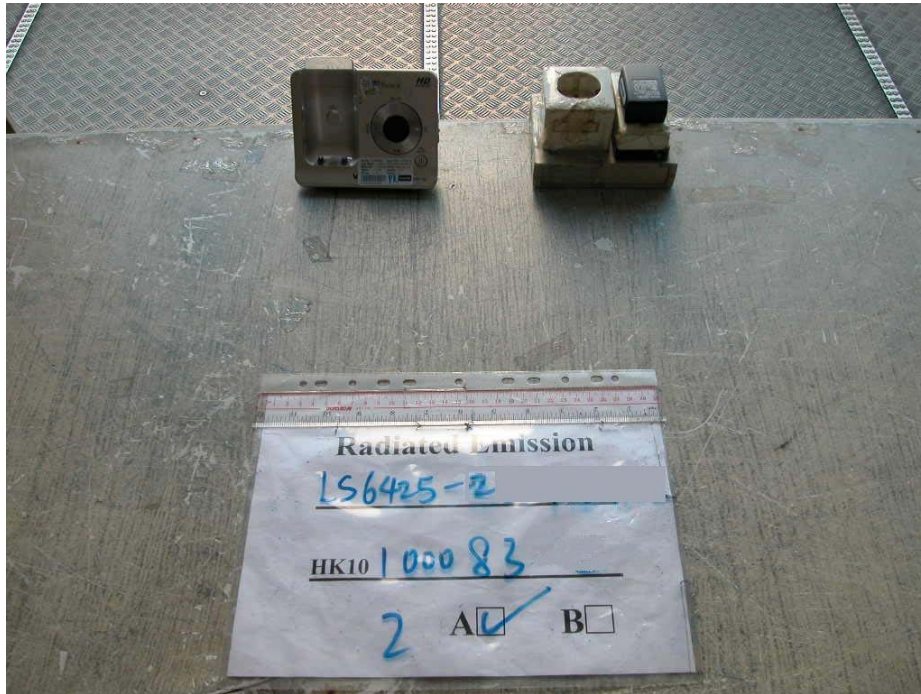

INTERTEK TESTING SERVICES

The Worst Case Configuration Photographs – Mode: Transmission

Radiated Emission – Base Unit (with adaptor “Salcomp”)

Front View

Rear View

INTERTEK TESTING SERVICES

The Worst Case Configuration Photographs – Mode: Transmission

Radiated Emission – Handset

Front View

Rear View

INTERTEK TESTING SERVICES

The Worst Case Configuration Photographs – Mode: Charging

Conducted Emission (with adaptor “Salcomp”)

Front View

Right Side View

INTERTEK TESTING SERVICES

The Worst Case Configuration Photographs – Mode: Charging

Conducted Emission (with adaptor “Salcomp”)

Left Side View