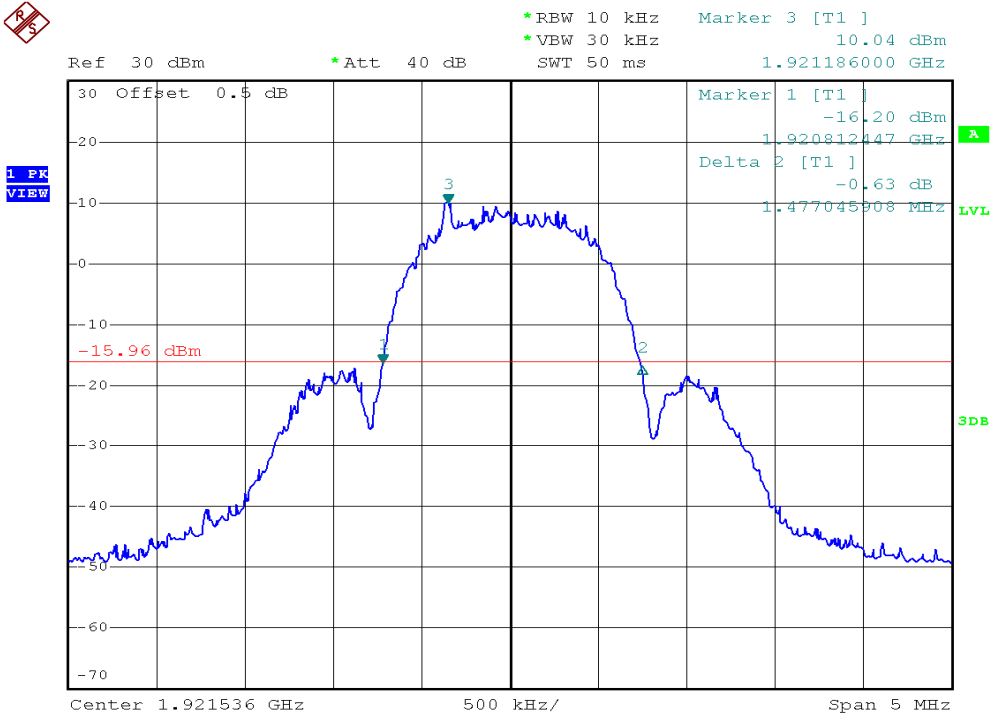

INTERTEK TESTING SERVICES

26dB Emission Bandwidth Plots

Handset unit, Lowest channel, Traffic carrier