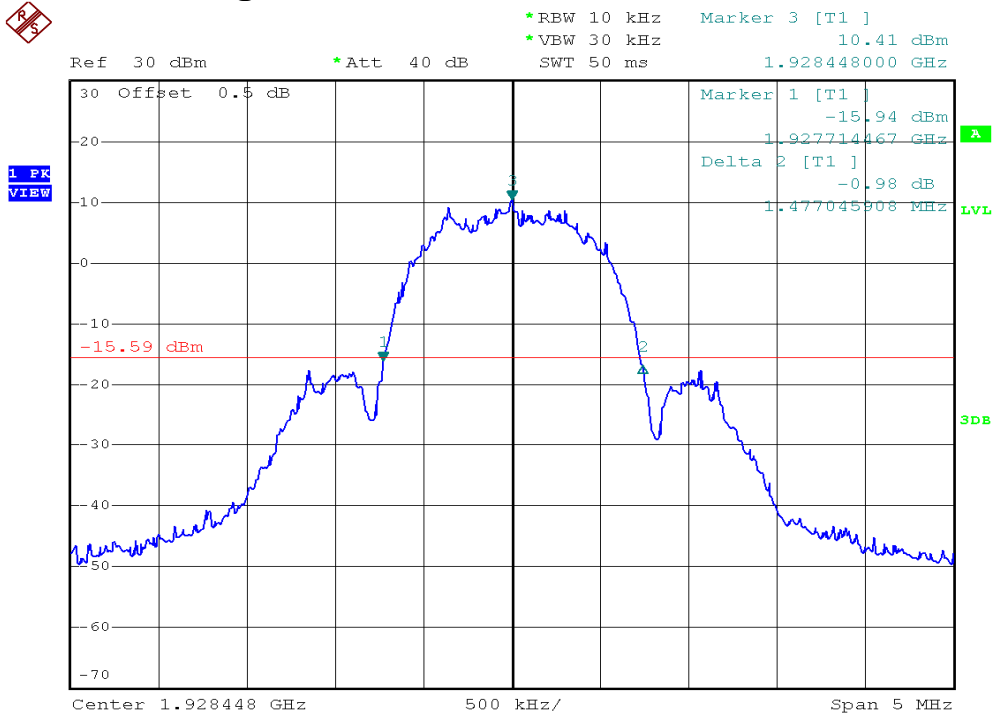

Base unit, Highest channel, Traffic carrier