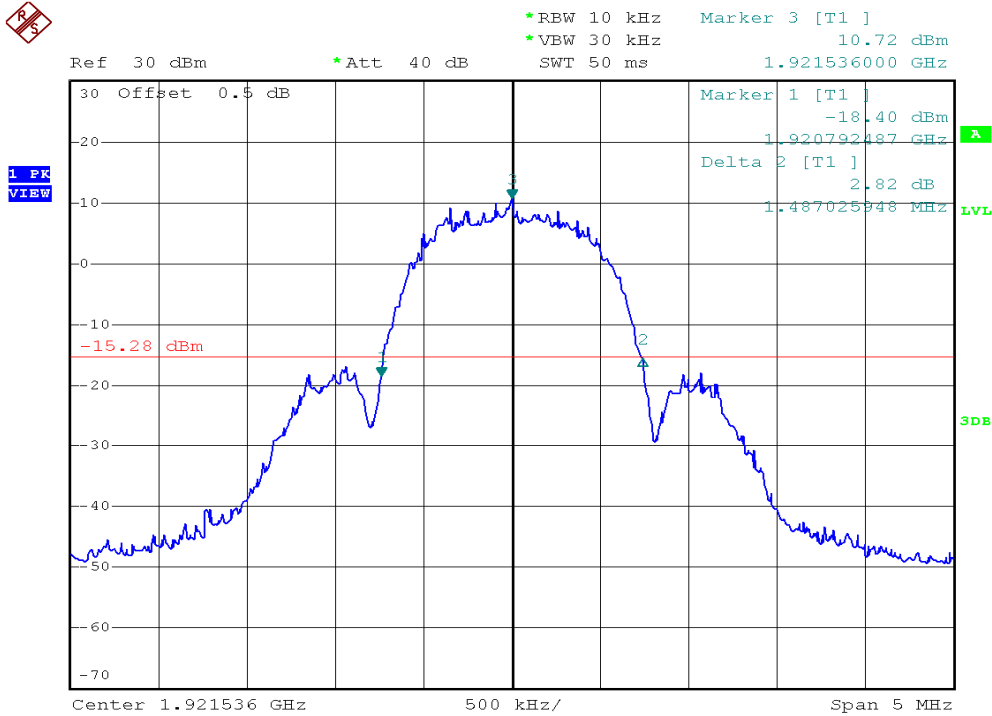

## 26dB Emission Bandwidth Plots

### Base unit, Lowest channel, Traffic carrier