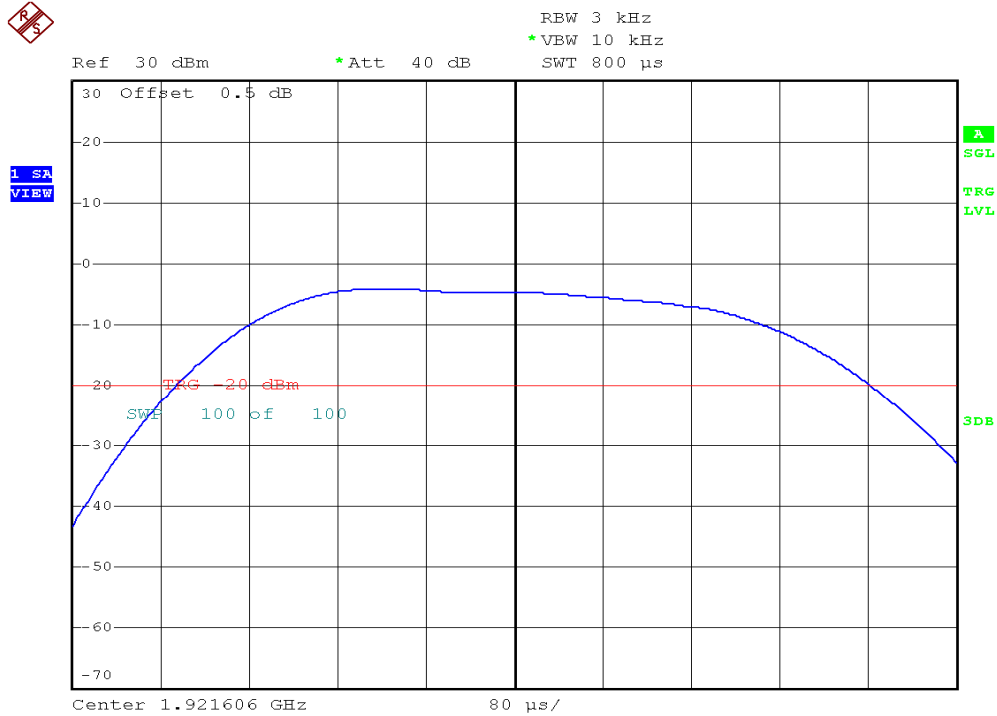

INTERTEK TESTING SERVICES

Power Spectral Density Plots

Base unit, Lowest channel, Traffic carrier

Base unit, Highest channel, Traffic carrier

INTERTEK TESTING SERVICES

Power Spectral Density Plots

Base unit, Lowest channel, Dummy carrier

Base unit, Highest channel, Dummy carrier

INTERTEK TESTING SERVICES

Power Spectral Density Plots

Handset unit, Lowest channel, Traffic carrier

Handset unit, Highest channel, Traffic carrier