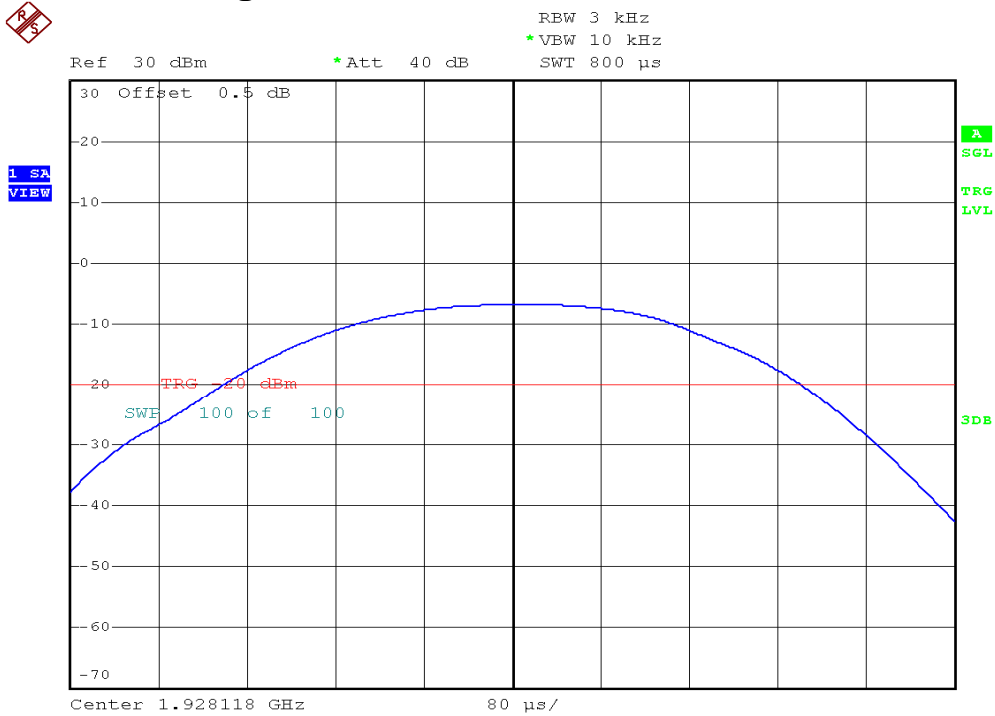

INTERTEK TESTING SERVICES

Power Spectral Density Plots

Base unit, Lowest channel, Traffic carrier

Base unit, Highest channel, Traffic carrier

INTERTEK TESTING SERVICES

Power Spectral Density Plots

Base unit, Lowest channel, Dummy carrier

Base unit, Highest channel, Dummy carrier

INTERTEK TESTING SERVICES

Power Spectral Density Plots

Handset unit, Lowest channel, Traffic carrier

Handset unit, Highest channel, Traffic carrier