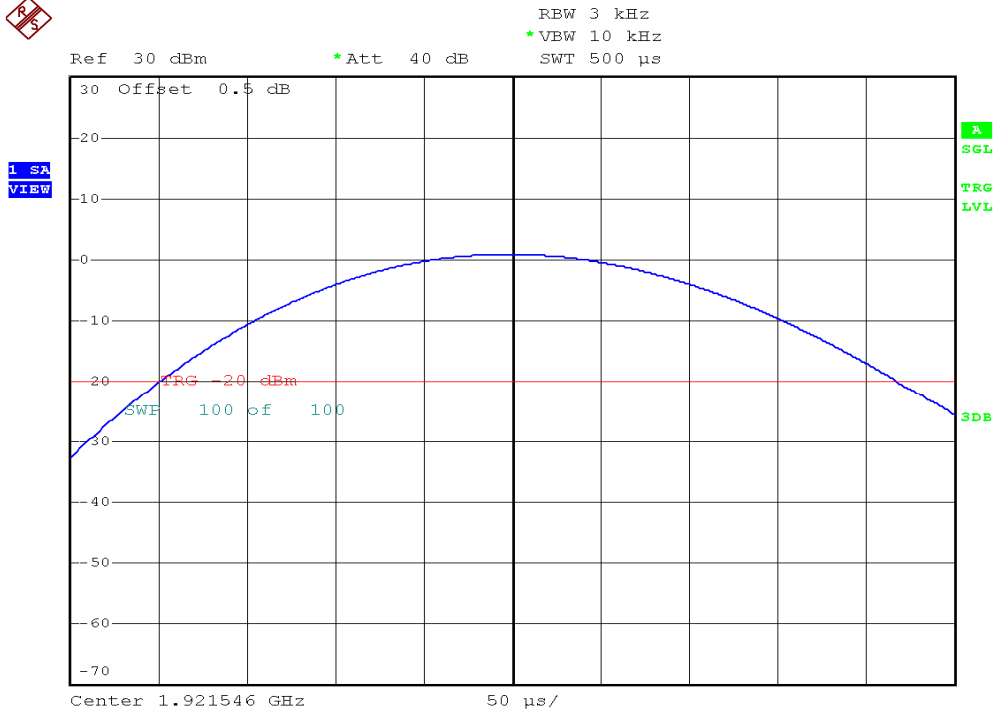

INTERTEK TESTING SERVICES

Power Spectral Density Plots

Base unit, Lowest channel, Traffic carrier

Base unit, Highest channel, Traffic carrier

INTERTEK TESTING SERVICES

Power Spectral Density Plots

Base unit, Lowest channel, Dummy carrier

Base unit, Highest channel, Dummy carrier

INTERTEK TESTING SERVICES

Power Spectral Density Plots

Handset unit, Lowest channel, Traffic carrier

Handset unit, Highest channel, Traffic carrier