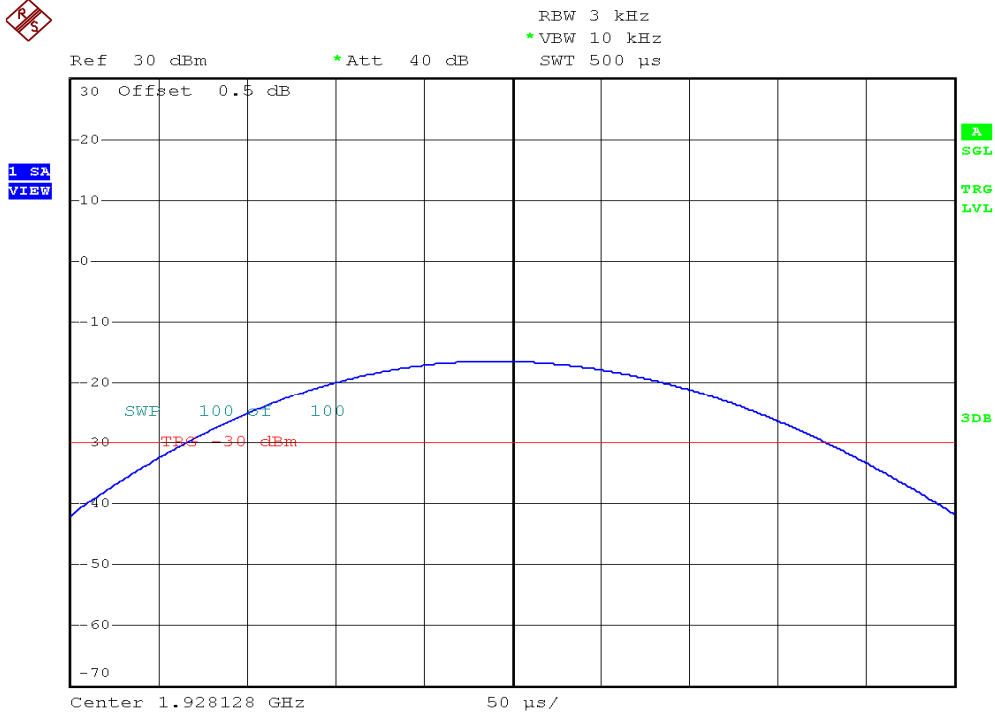

INTERTEK TESTING SERVICES

Power Spectral Density Plots

Base unit, Lowest channel, Traffic carrier

Base unit, Highest channel, Traffic carrier

INTERTEK TESTING SERVICES

Power Spectral Density Plots

Base unit, Lowest channel, Dummy carrier

Base unit, Highest channel, Dummy carrier

INTERTEK TESTING SERVICES

Power Spectral Density Plots

Handset unit, Lowest channel, Traffic carrier

Handset unit, Highest channel, Traffic carrier