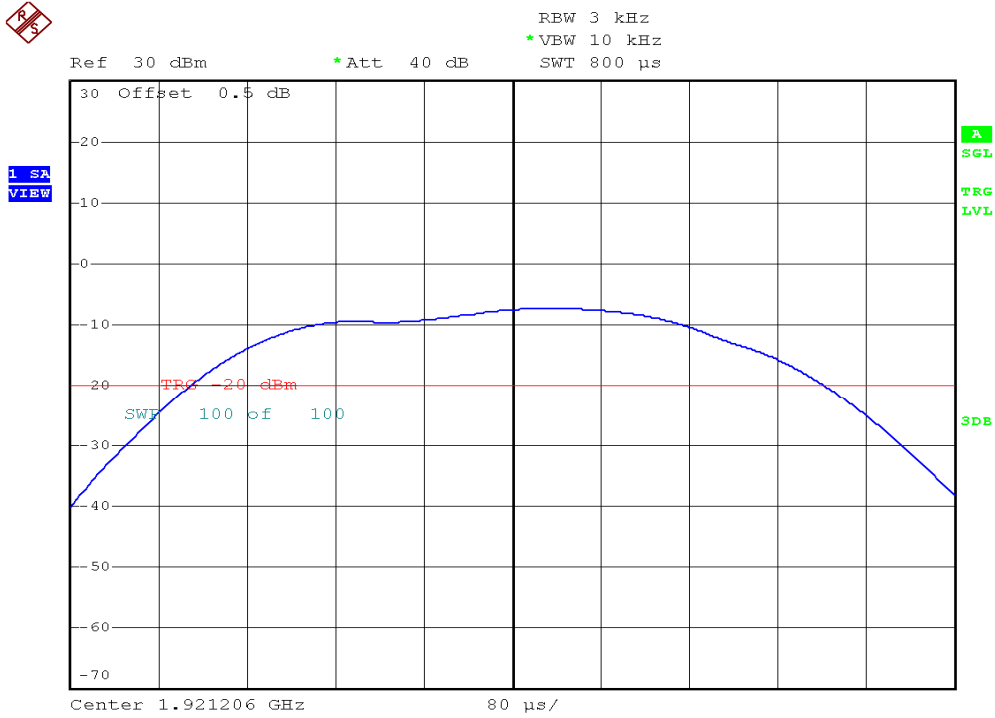

INTERTEK TESTING SERVICES

Power Spectral Density Plots

Base unit, Lowest channel, Traffic carrier

Base unit, Highest channel, Traffic carrier

INTERTEK TESTING SERVICES

Power Spectral Density Plots

Base unit, Lowest channel, Dummy carrier

Base unit, Highest channel, Dummy carrier

INTERTEK TESTING SERVICES

Power Spectral Density Plots

Handset unit, Lowest channel, Traffic carrier

Handset unit, Highest channel, Traffic carrier