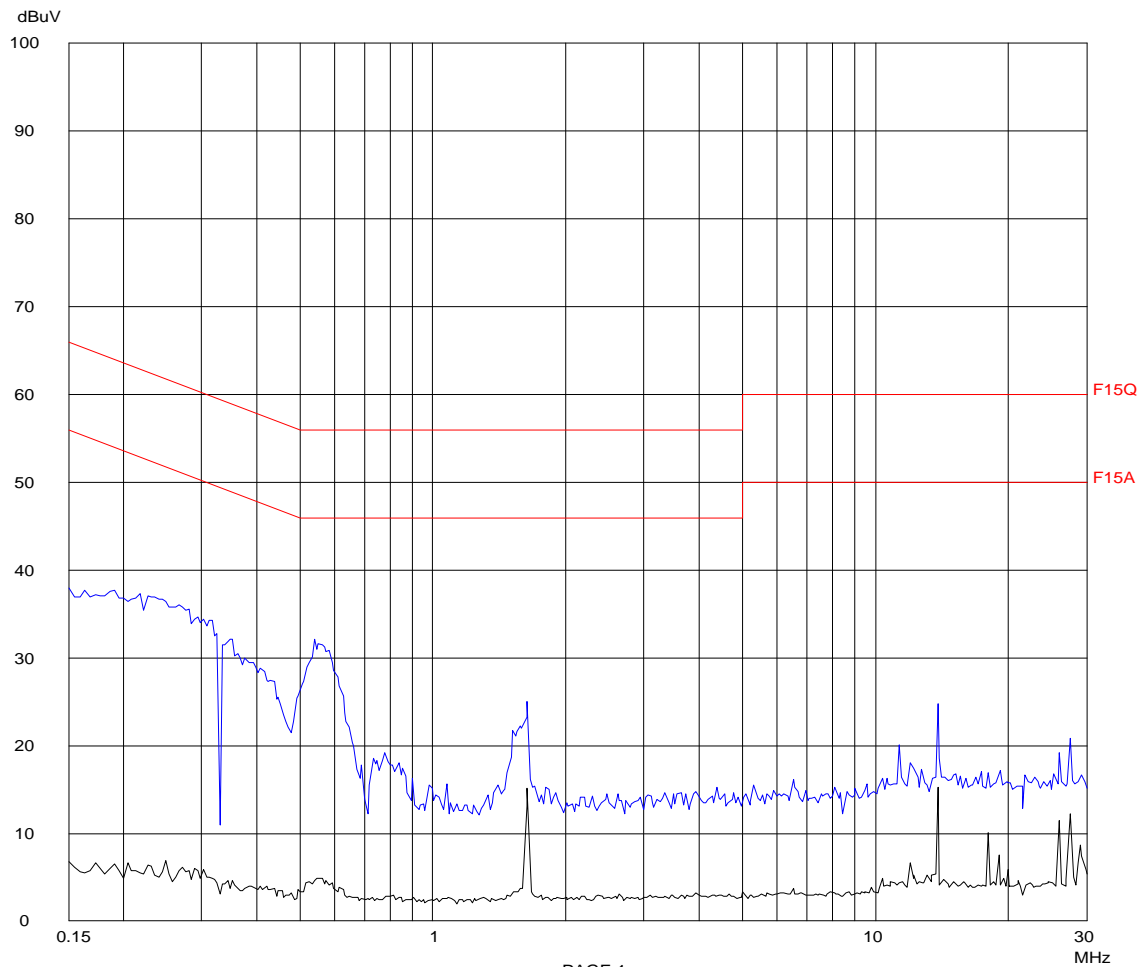

Report no.: HK09120022-1
Talk Mode
AC Mains "L"

Report No.:HK09120022-1

Scan Settings (1 Range)

|----- Frequencies -----||----- Receiver Settings -----|

Start	Stop	Step	IF BW	Detector	M-Time	Atten	Preamp	OpRge
150k	30M	4.5k	10k	PK+AV	10ms	AUTO	LN OFF	60dB

Final Measurement: x QP / + AV

Meas Time: 1 s

Subranges: 16

Acc Margin: 20dB

Transducer No.	Start	Stop	Name
1	1 9k	30M	2454
2	9k	30M	0700
3	9k	30M	0090

Report no.: HK09120022-1
Talk Mode
AC Mains "L"

Report No.:HK09120022-1

Scan Settings (1 Range)

|----- Frequencies -----||----- Receiver Settings -----|

Start	Stop	Step	IF BW	Detector	M-Time	Atten	Preamp	OpRge
150k	30M	4.5k	10k	PK+AV	10ms	AUTO	LN OFF	60dB

Final Measurement Results: