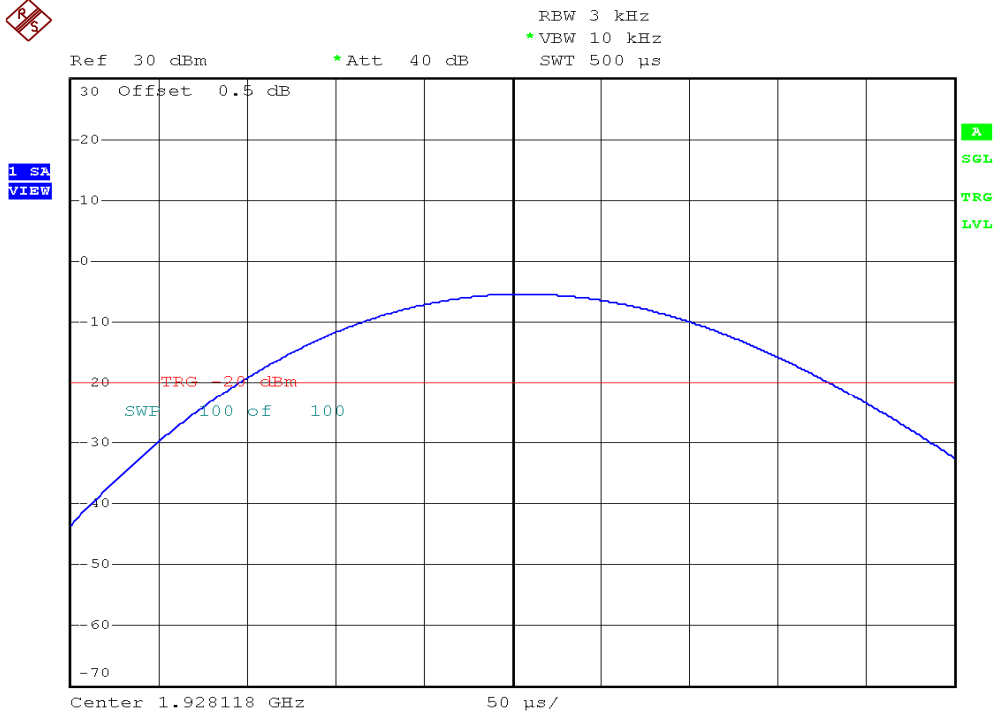

INTERTEK TESTING SERVICES

Power Spectral Density Plots

Base unit, Lowest channel, Traffic carrier

Base unit, Highest channel, Traffic carrier

INTERTEK TESTING SERVICES

Power Spectral Density Plots

Base unit, Lowest channel, Dummy carrier

Base unit, Highest channel, Dummy carrier

INTERTEK TESTING SERVICES

Power Spectral Density Plots

Handset unit, Lowest channel, Traffic carrier

Handset unit, Highest channel, Traffic carrier