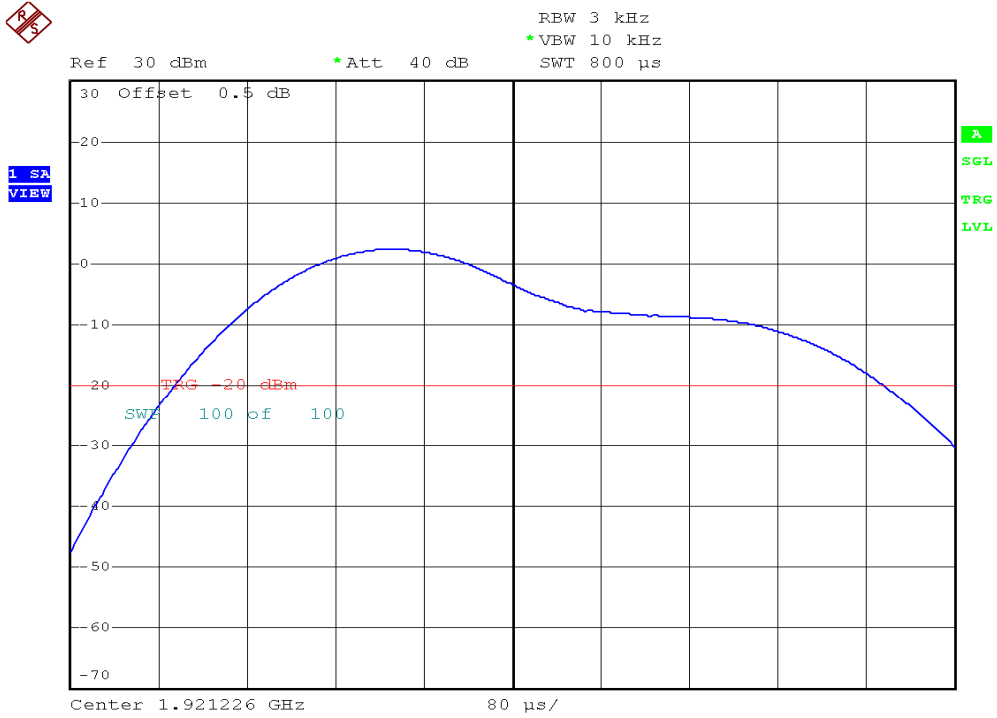

INTERTEK TESTING SERVICES

Power Spectral Density Plots

Base unit, Lowest channel, Traffic carrier

Base unit, Highest channel, Traffic carrier

INTERTEK TESTING SERVICES

Power Spectral Density Plots

Base unit, Lowest channel, Dummy carrier

Base unit, Highest channel, Dummy carrier

INTERTEK TESTING SERVICES

Power Spectral Density Plots

Handset unit, Lowest channel, Traffic carrier

Handset unit, Highest channel, Traffic carrier