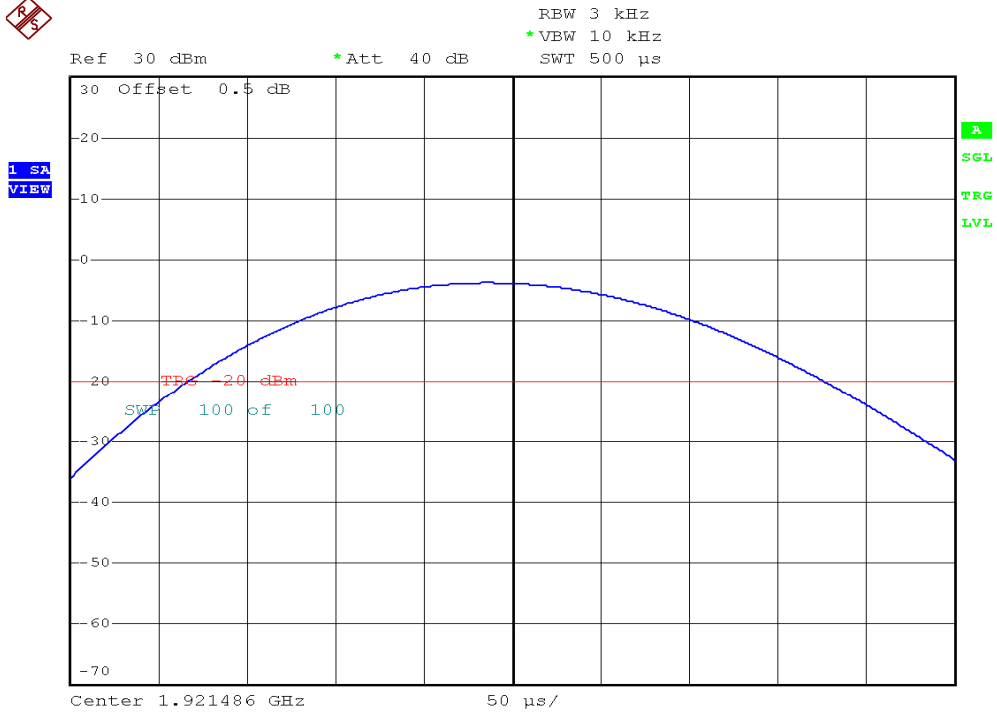

INTERTEK TESTING SERVICES

Power Spectral Density Plots

Base unit, Lowest channel, Traffic carrier

Base unit, Highest channel, Traffic carrier

INTERTEK TESTING SERVICES

Power Spectral Density Plots

Base unit, Lowest channel, Dummy carrier

Base unit, Highest channel, Dummy carrier

INTERTEK TESTING SERVICES

Power Spectral Density Plots

Handset unit, Lowest channel, Traffic carrier

Handset unit, Highest channel, Traffic carrier