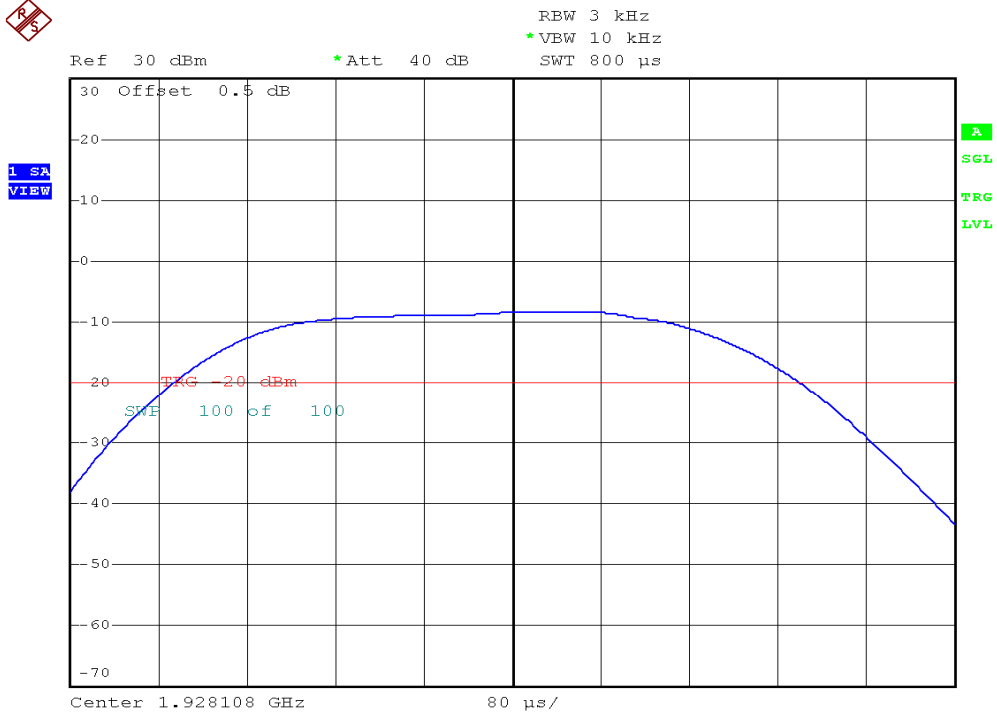

INTERTEK TESTING SERVICES

Power Spectral Density Plots

Base unit, Lowest channel, Traffic carrier

Base unit, Highest channel, Traffic carrier

INTERTEK TESTING SERVICES

Power Spectral Density Plots

Base unit, Lowest channel, Dummy carrier

Base unit, Highest channel, Dummy carrier

INTERTEK TESTING SERVICES

Power Spectral Density Plots

Handset unit, Lowest channel, Traffic carrier

Handset unit, Highest channel, Traffic carrier