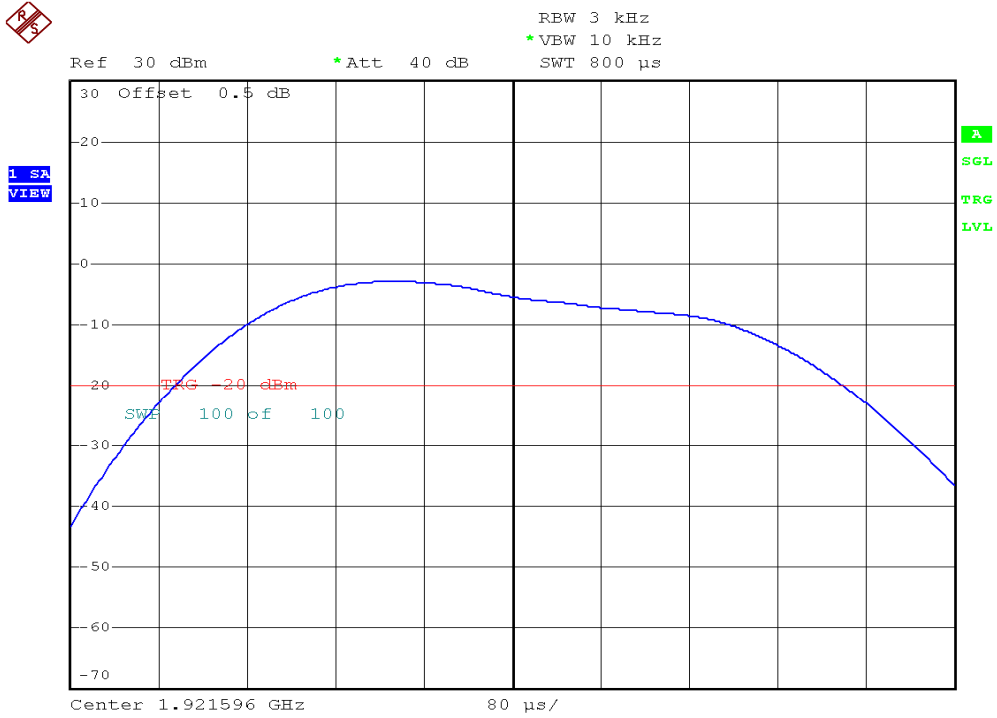

INTERTEK TESTING SERVICES

Power Spectral Density Plots

Base unit, Lowest channel, Traffic carrier

Base unit, Highest channel, Traffic carrier

INTERTEK TESTING SERVICES

Power Spectral Density Plots

Base unit, Lowest channel, Dummy carrier

Base unit, Highest channel, Dummy carrier

INTERTEK TESTING SERVICES

Power Spectral Density Plots

Handset unit, Lowest channel, Traffic carrier

Handset unit, Highest channel, Traffic carrier