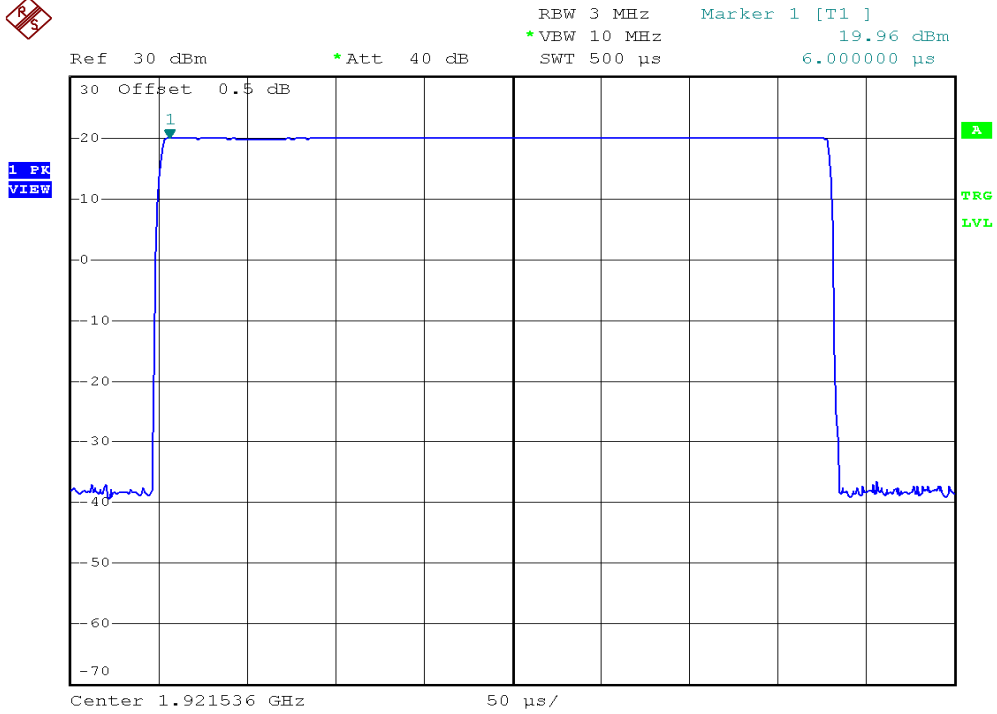

INTERTEK TESTING SERVICES

Peak Transmit Power Plots

Base unit, Lowest channel, Traffic carrier

Base unit, Highest channel, Traffic carrier

INTERTEK TESTING SERVICES

Peak Transmit Power Plots

Base unit, Lowest channel, Dummy carrier

Base unit, Highest channel, Dummy carrier

INTERTEK TESTING SERVICES

Peak Transmit Power Plots

Handset unit, Lowest channel, Traffic carrier

Handset unit, Highest channel, Traffic carrier