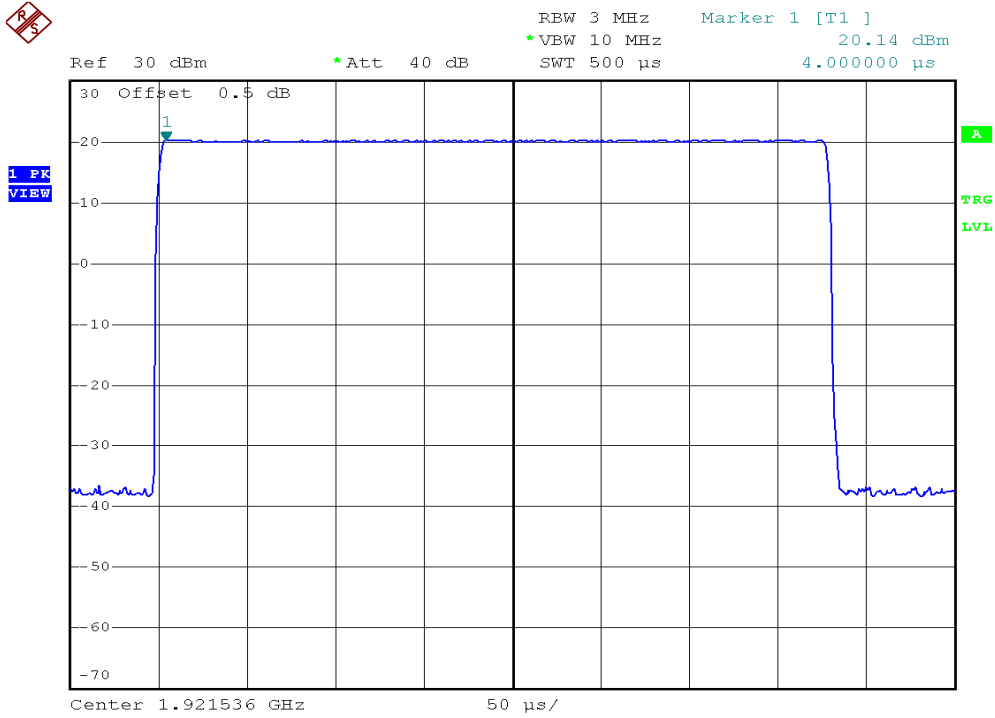

INTERTEK TESTING SERVICES

Peak Transmit Power Plots

Base unit, Lowest channel, Traffic carrier

Base unit, Highest channel, Traffic carrier

INTERTEK TESTING SERVICES

Peak Transmit Power Plots

Base unit, Lowest channel, Dummy carrier

Base unit, Highest channel, Dummy carrier

INTERTEK TESTING SERVICES

Peak Transmit Power Plots

Handset unit, Lowest channel, Traffic carrier

Handset unit, Highest channel, Traffic carrier