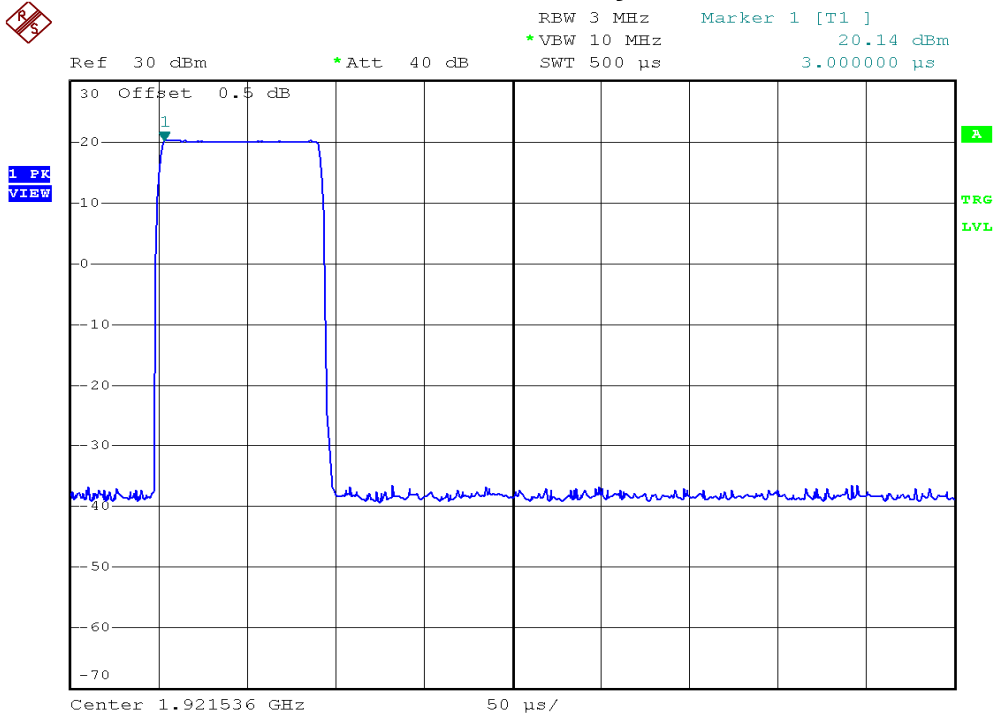

INTERTEK TESTING SERVICES

Peak Transmit Power Plots

Base unit, Lowest channel, Traffic carrier

Base unit, Highest channel, Traffic carrier

INTERTEK TESTING SERVICES

Peak Transmit Power Plots

Base unit, Lowest channel, Dummy carrier

Base unit, Highest channel, Dummy carrier

INTERTEK TESTING SERVICES

Peak Transmit Power Plots

Handset unit, Lowest channel, Traffic carrier

Handset unit, Highest channel, Traffic carrier