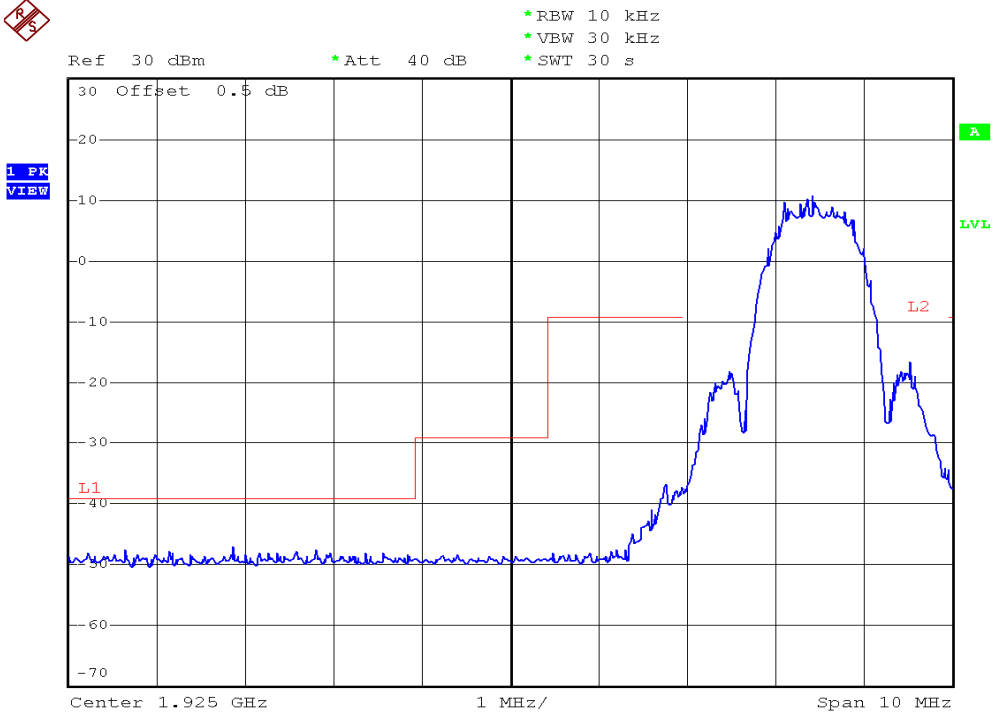

INTERTEK TESTING SERVICES

Unwanted Emission Inside The Sub-Band Plots

Base unit, Lowest channel, Traffic carrier

Base unit, Highest channel, Traffic carrier

INTERTEK TESTING SERVICES

Unwanted Emission Inside The Sub-Band Plots

Base unit, Lowest channel, Dummy carrier

Base unit, Highest channel, Dummy carrier

INTERTEK TESTING SERVICES

Unwanted Emission Inside The Sub-Band Plots

Handset unit, Lowest channel, Traffic carrier

Handset unit, Highest channel, Traffic carrier