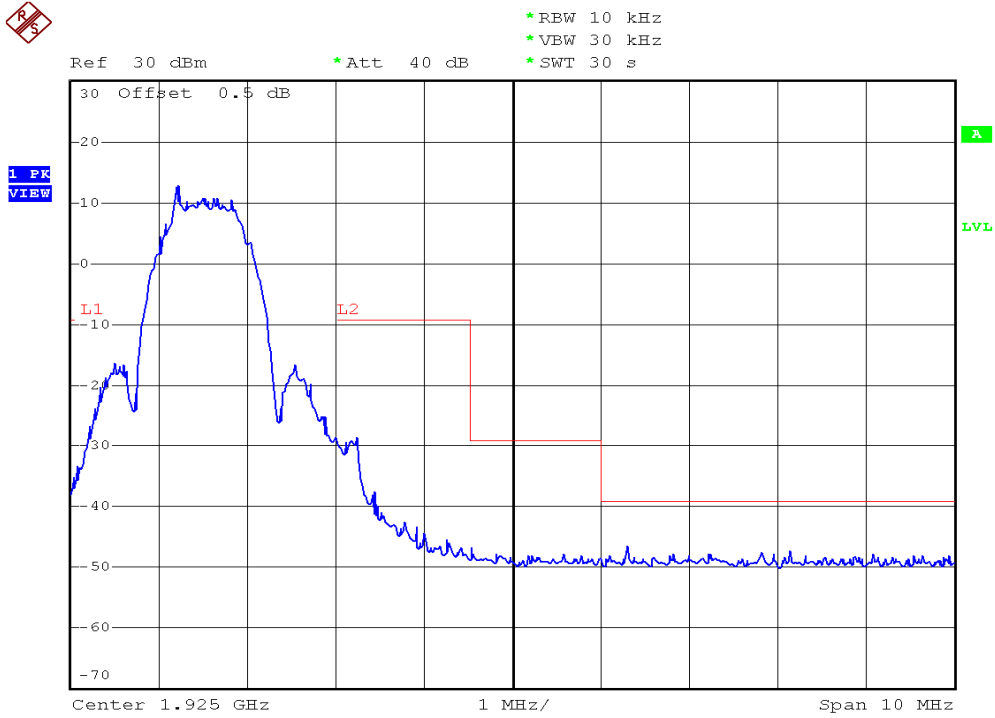

INTERTEK TESTING SERVICES

Unwanted Emission Inside The Sub-Band Plots

Base unit, Lowest channel, Traffic carrier

Base unit, Highest channel, Traffic carrier

INTERTEK TESTING SERVICES

Unwanted Emission Inside The Sub-Band Plots

Base unit, Lowest channel, Dummy carrier

Base unit, Highest channel, Dummy carrier

INTERTEK TESTING SERVICES

Unwanted Emission Inside The Sub-Band Plots

Handset unit, Lowest channel, Traffic carrier

Handset unit, Highest channel, Traffic carrier