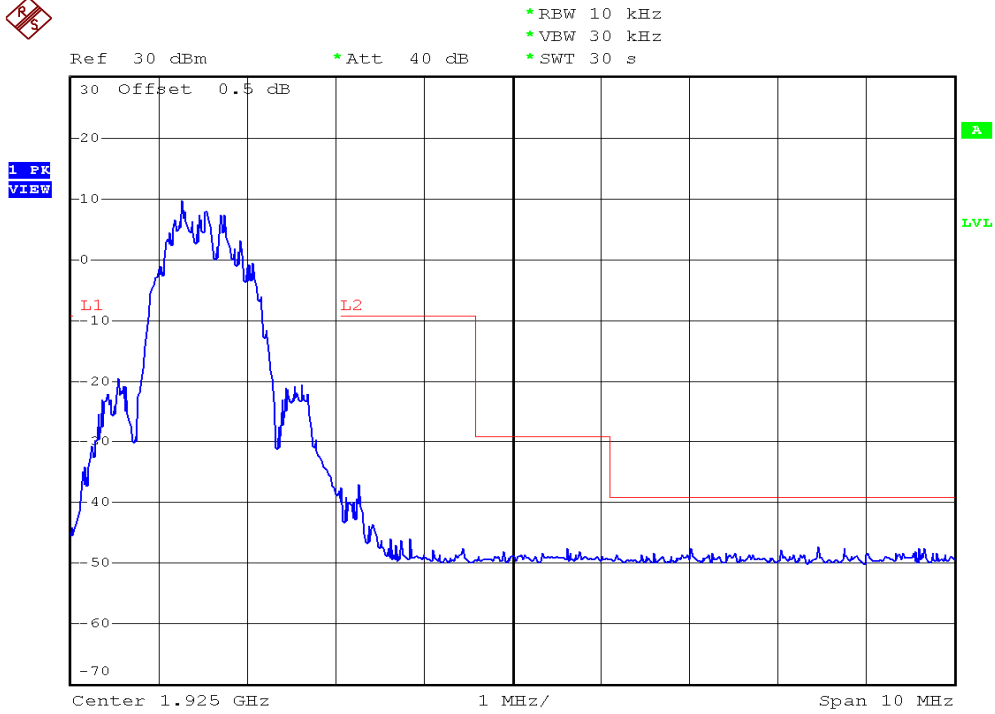

INTERTEK TESTING SERVICES

Unwanted Emission Inside The Sub-Band Plots

Base unit, Lowest channel, Traffic carrier

Base unit, Highest channel, Traffic carrier

INTERTEK TESTING SERVICES

Unwanted Emission Inside The Sub-Band Plots

Base unit, Lowest channel, Dummy carrier

Base unit, Highest channel, Dummy carrier

INTERTEK TESTING SERVICES

Unwanted Emission Inside The Sub-Band Plots

Handset unit, Lowest channel, Traffic carrier

Handset unit, Highest channel, Traffic carrier