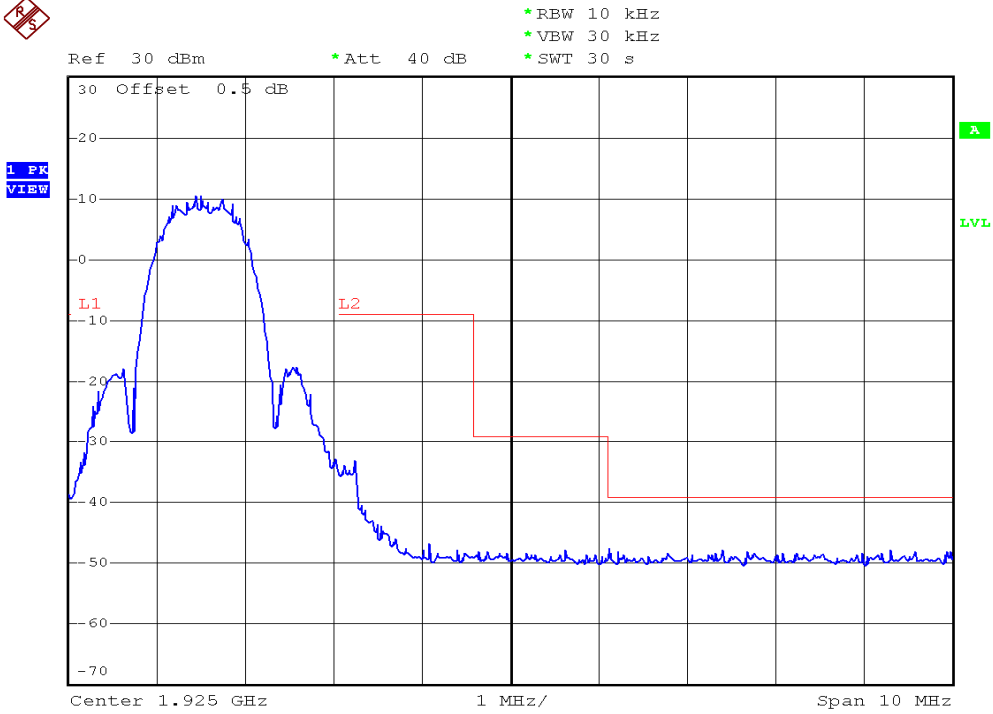

INTERTEK TESTING SERVICES

Unwanted Emission Inside The Sub-Band Plots

Base unit, Lowest channel, Traffic carrier

Base unit, Highest channel, Traffic carrier

INTERTEK TESTING SERVICES

Unwanted Emission Inside The Sub-Band Plots

Base unit, Lowest channel, Dummy carrier

Base unit, Highest channel, Dummy carrier

INTERTEK TESTING SERVICES

Unwanted Emission Inside The Sub-Band Plots

Handset unit, Lowest channel, Traffic carrier

Handset unit, Highest channel, Traffic carrier