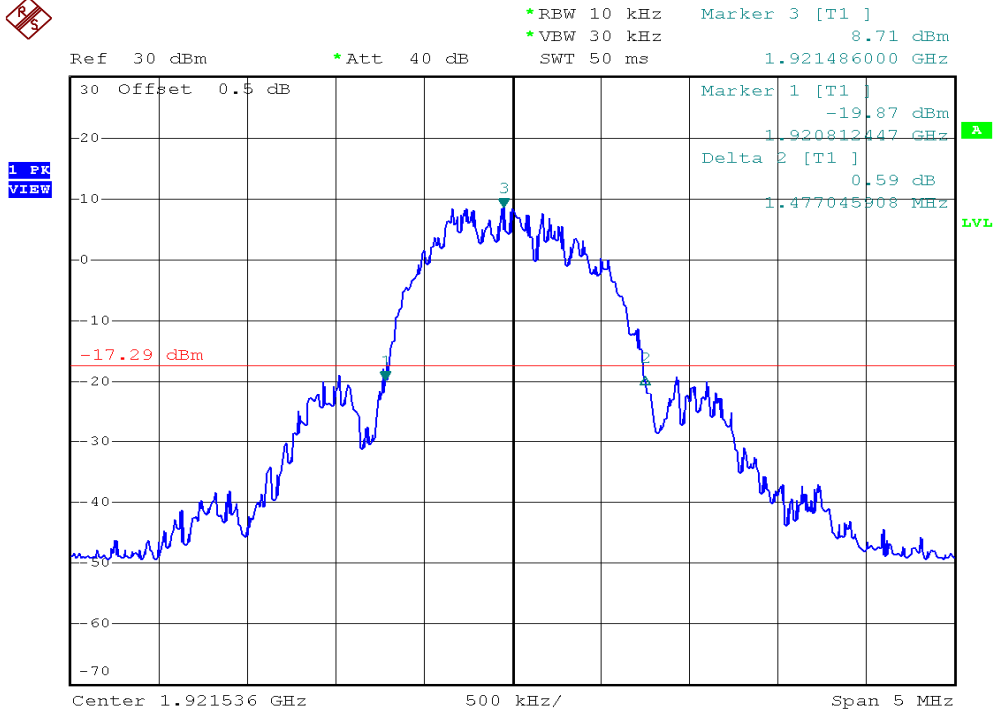

INTERTEK TESTING SERVICES

26dB Emission Bandwidth Plots

Base unit, Lowest channel, Traffic carrier

Base unit, Highest channel, Traffic carrier

INTERTEK TESTING SERVICES

26dB Emission Bandwidth Plots

Base unit, Lowest channel, Dummy carrier

Base unit, Highest channel, Dummy carrier

INTERTEK TESTING SERVICES

26dB Emission Bandwidth Plots

Handset unit, Lowest channel, Traffic carrier

Handset unit, Highest channel, Traffic carrier