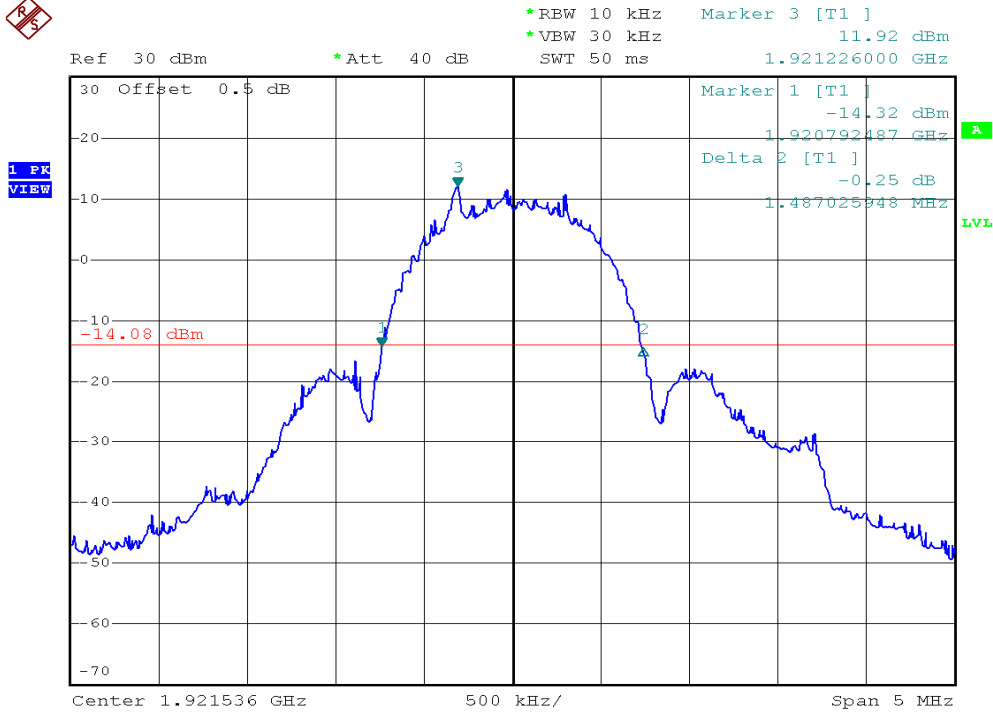

INTERTEK TESTING SERVICES

26dB Emission Bandwidth Plots

Base unit, Lowest channel, Traffic carrier

Base unit, Highest channel, Traffic carrier

INTERTEK TESTING SERVICES

26dB Emission Bandwidth Plots

Base unit, Lowest channel, Dummy carrier

Base unit, Highest channel, Dummy carrier

INTERTEK TESTING SERVICES

26dB Emission Bandwidth Plots

Handset unit, Lowest channel, Traffic carrier

Handset unit, Highest channel, Traffic carrier