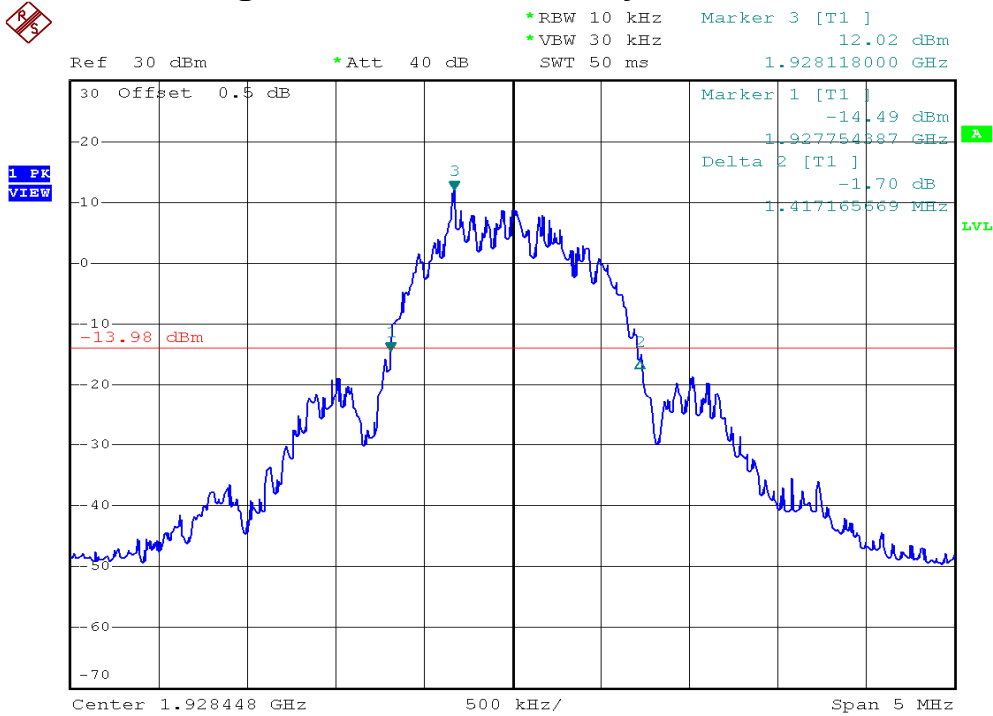

INTERTEK TESTING SERVICES

26dB Emission Bandwidth Plots

Base unit, Lowest channel, Traffic carrier

Base unit, Highest channel, Traffic carrier

INTERTEK TESTING SERVICES

26dB Emission Bandwidth Plots

Base unit, Lowest channel, Dummy carrier

Base unit, Highest channel, Dummy carrier

INTERTEK TESTING SERVICES

26dB Emission Bandwidth Plots

Handset unit, Lowest channel, Traffic carrier

Handset unit, Highest channel, Traffic carrier