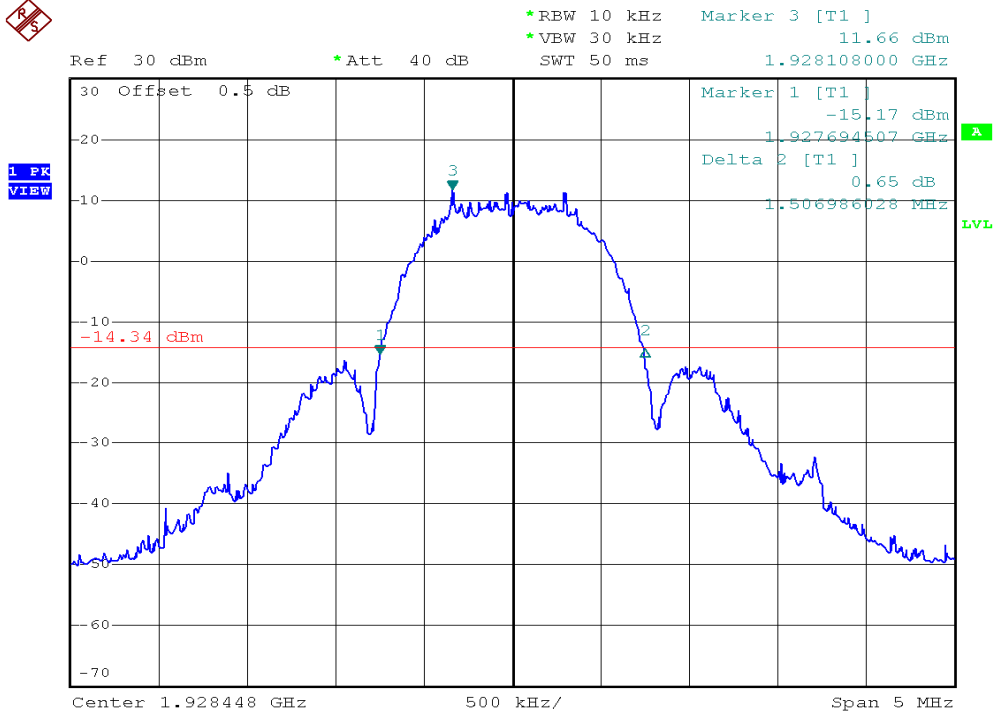

INTERTEK TESTING SERVICES

26dB Emission Bandwidth Plots

Base unit, Lowest channel, Traffic carrier

Base unit, Highest channel, Traffic carrier

INTERTEK TESTING SERVICES

26dB Emission Bandwidth Plots

Base unit, Lowest channel, Dummy carrier

Base unit, Highest channel, Dummy carrier

INTERTEK TESTING SERVICES

26dB Emission Bandwidth Plots

Handset unit, Lowest channel, Traffic carrier

Handset unit, Highest channel, Traffic carrier