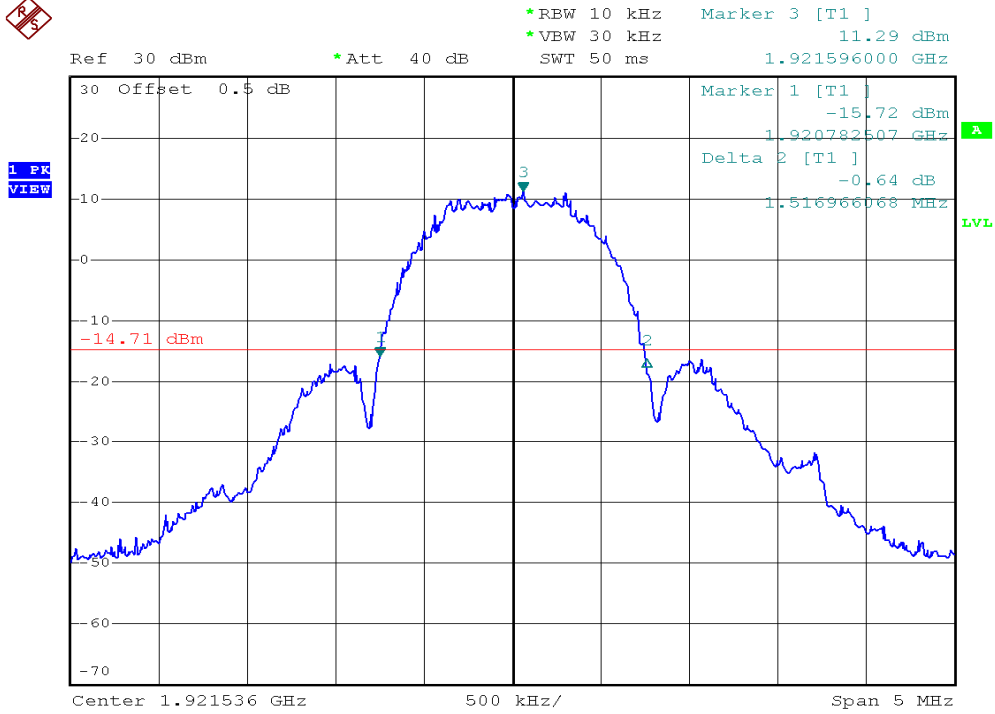

INTERTEK TESTING SERVICES

26dB Emission Bandwidth Plots

Base unit, Lowest channel, Traffic carrier

Base unit, Highest channel, Traffic carrier

INTERTEK TESTING SERVICES

26dB Emission Bandwidth Plots

Base unit, Lowest channel, Dummy carrier

Base unit, Highest channel, Dummy carrier

INTERTEK TESTING SERVICES

26dB Emission Bandwidth Plots

Handset unit, Lowest channel, Traffic carrier

Handset unit, Highest channel, Traffic carrier