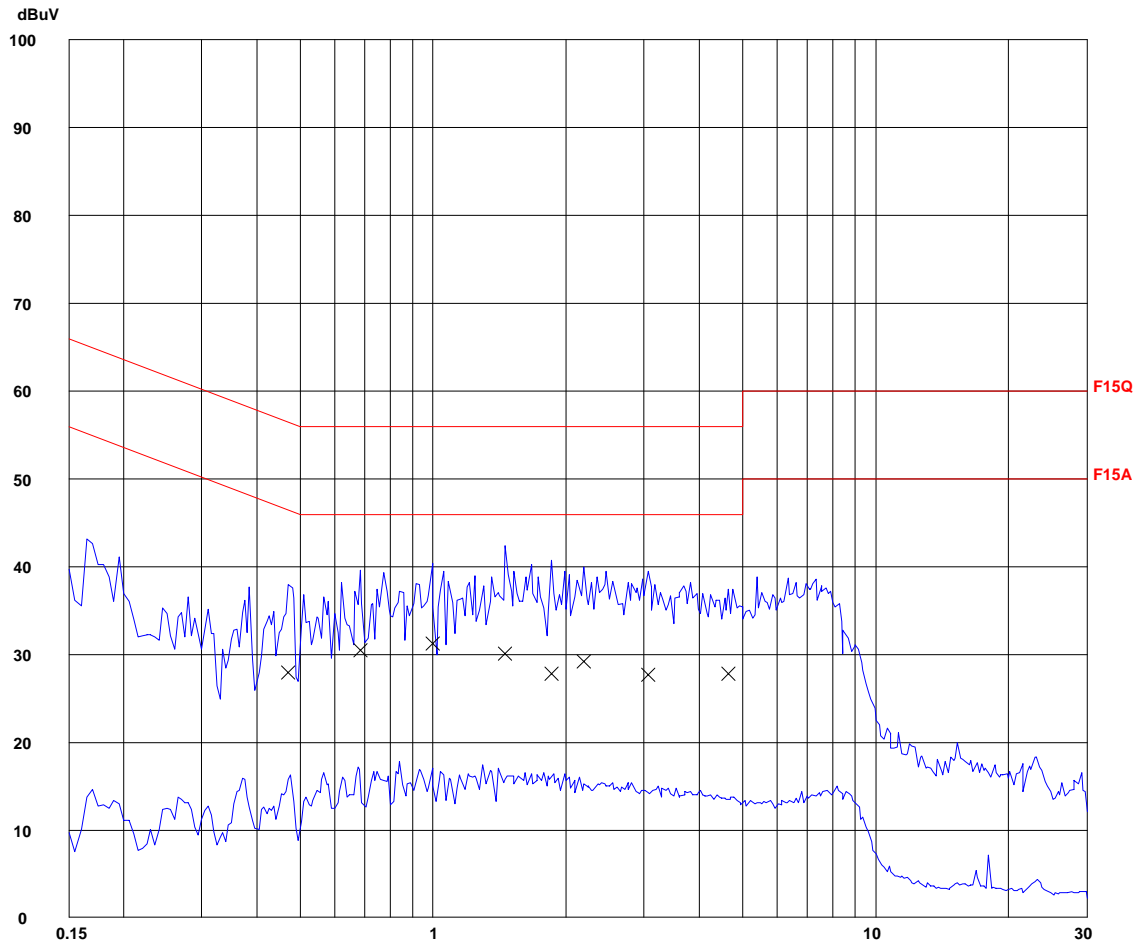

Report No.: HK09020079-1
Model no.: D603
Talk Mode
AC Mains "N"

Scan Settings (1 Range)

Frequencies			Receiver Settings					
Start	Stop	Step	IF BW	Detector	M-Time	Atten	Preamp	OpRge
150k	30M	5k	10k	PK+AV	10ms	AUTO	LN OFF	60dB

Final Measurement: x QP / + AV
Meas Time: 1 s
Subranges: 16
Acc Margin: 20dB

Transducer No.	Start	Stop	Name	
2	3	9k	30M	EW2454
21	9k	30M	EW2501