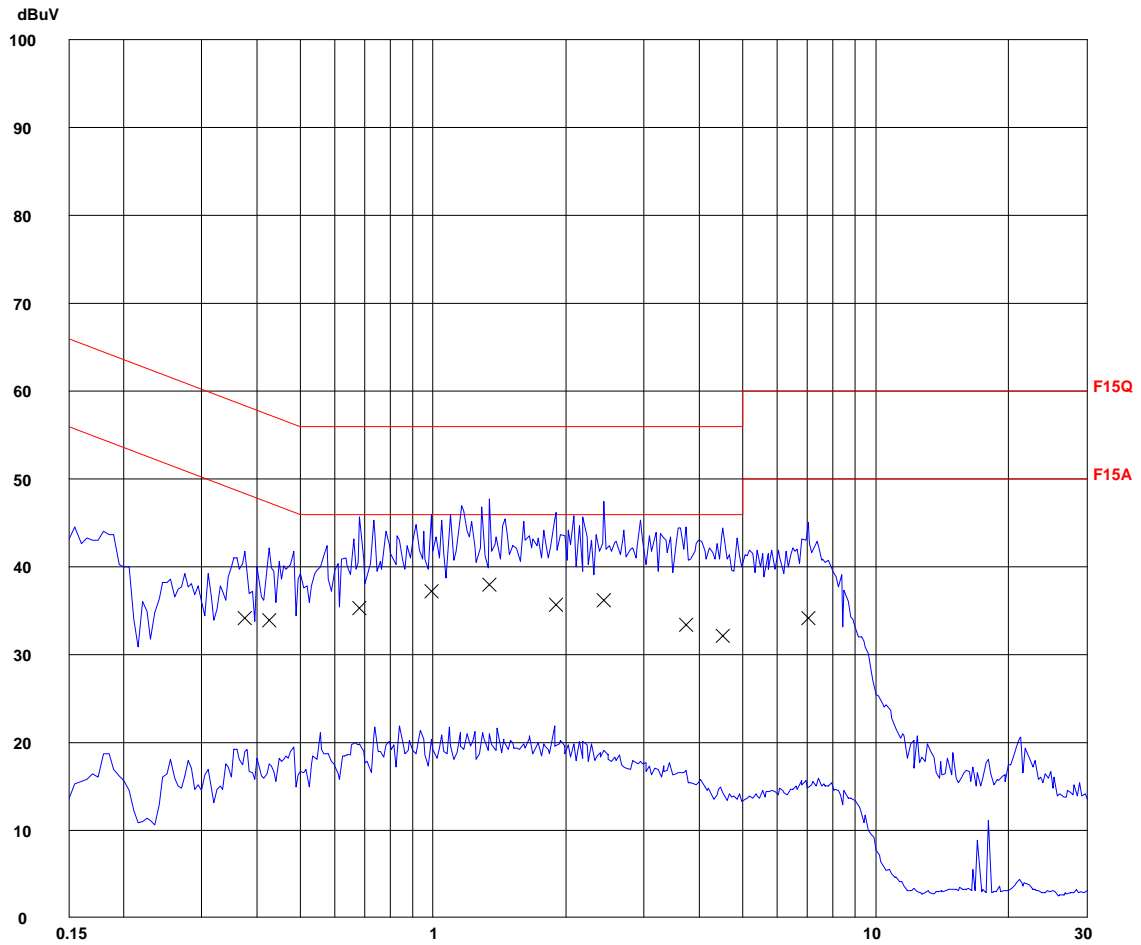

Report No.: HK09020079-1
Model no.: D613
Talk Mode
AC Mains "N"

Scan Settings (1 Range)

Frequencies			Receiver Settings					
Start	Stop	Step	IF BW	Detector	M-Time	Atten	Preamp	OpRge
150k	30M	5k	10k	PK+AV	10ms	AUTO	LN OFF	60dB

Final Measurement: x QP / + AV
Meas Time: 1 s
Subranges: 16
Acc Margin: 20dB

Transducer No.	Start	Stop	Name	
2	3	9k	30M	EW2454
21	9k	30M	EW2501	

Report No.: HK09020079-1
Model no.: D613
Talk Mode
AC Mains "N"