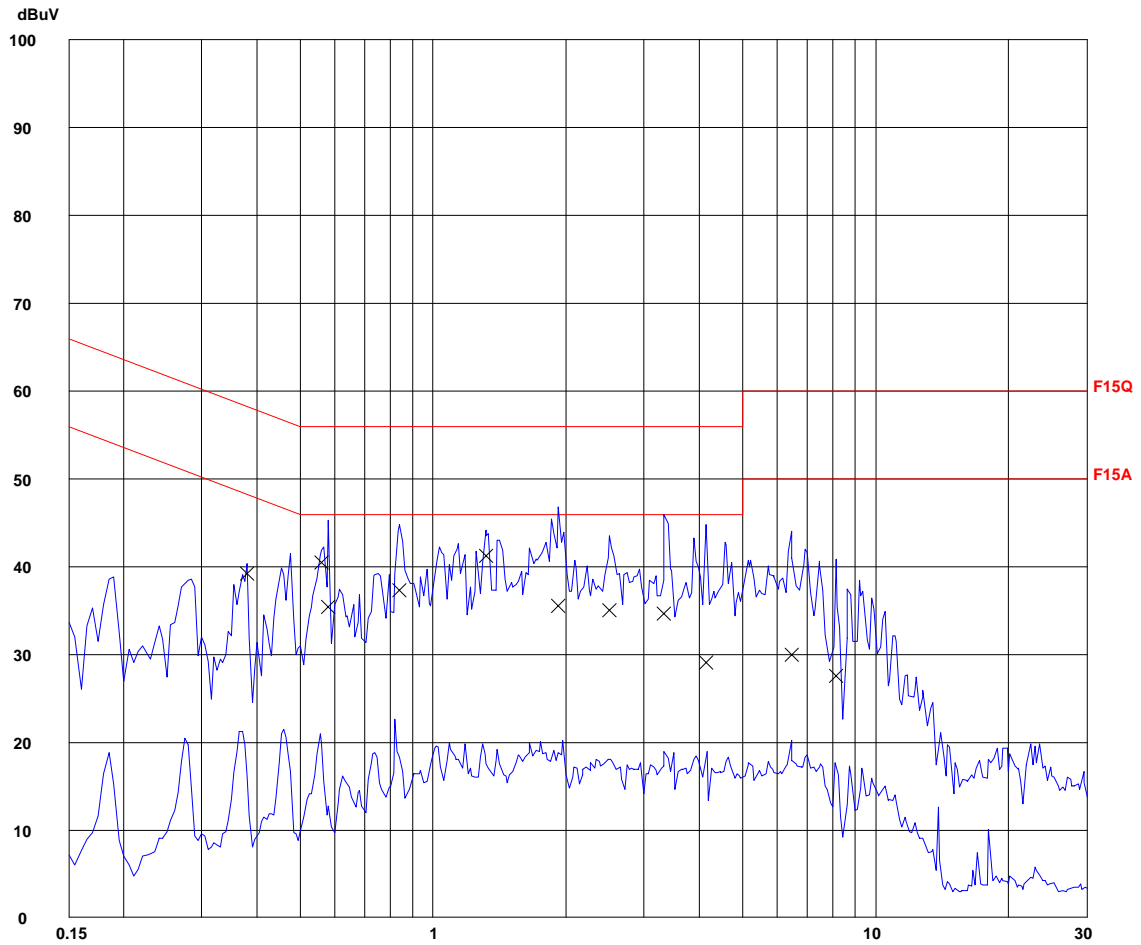

Report No.: HK09020079-1
Model no.: D603
Ringing Mode
AC Mains "N"

Scan Settings (1 Range)

Frequencies			Receiver Settings					
Start	Stop	Step	IF BW	Detector	M-Time	Atten	Preamp	OpRge
150k	30M	5k	10k	PK+AV	10ms	AUTO	LN OFF	60dB

Final Measurement: x QP / + AV
Meas Time: 1 s
Subranges: 16
Acc Margin: 20dB

Transducer No.	Start	Stop	Name	
2	3	9k	30M	EW2454
21	9k	30M	EW2501