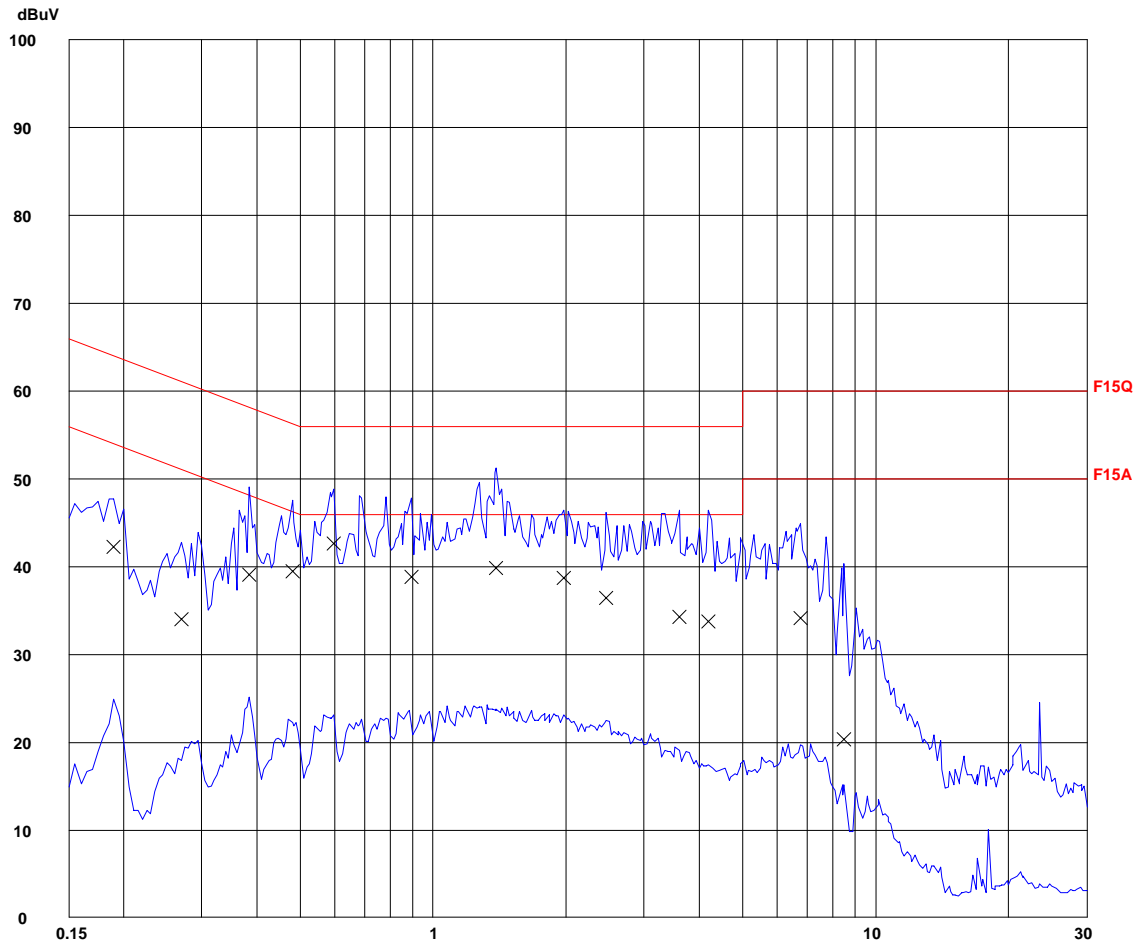

Final Measurement: x QP / + AV
Meas Time: 1 s
Subranges: 16
Acc Margin: 20dB

Transducer No.	Start	Stop	Name	
2	3	9k	30M	EW2454
21	9k	30M	EW2501	

Report No.: HK09020079-1
Model no.: D613
Talk Mode
AC Mains "N"

Frequency	QP Level	QP Limit	Delta
MHz	dBuV	dBuV	dB
0.37500	34.2	58.4	-24.2
0.42500	33.9	57.4	-23.5
0.68000	35.3	56.0	-20.7
0.99000	37.2	56.0	-18.8
1.34000	37.9	56.0	-18.1
1.90000	35.6	56.0	-20.4
2.43000	36.1	56.0	-19.9
3.72000	33.3	56.0	-22.7
4.52000	32.1	56.0	-23.9
7.05500	34.1	60.0	-25.9

Frequency	AV Level	AV Limit	Delta
MHz	dBuV	dBuV	dB

no Results

* limit exceed

Report No.: HK09020079-1
Model no.: D613
Ringing Mode
AC Mains "N"

Scan Settings (1 Range)

Frequencies			Receiver Settings					
Start	Stop	Step	IF BW	Detector	M-Time	Atten	Preamp	OpRge
150k	30M	5k	10k	PK+AV	10ms	AUTO	LN OFF	60dB

Final Measurement: x QP / + AV
Meas Time: 1 s
Subranges: 16
Acc Margin: 20dB

Transducer No.	Start	Stop	Name	
2	3	9k	30M	EW2454
21	9k	30M	EW2501	

Report No.: HK09020079-1
Model no.: D613
Ringing Mode
AC Mains "N"