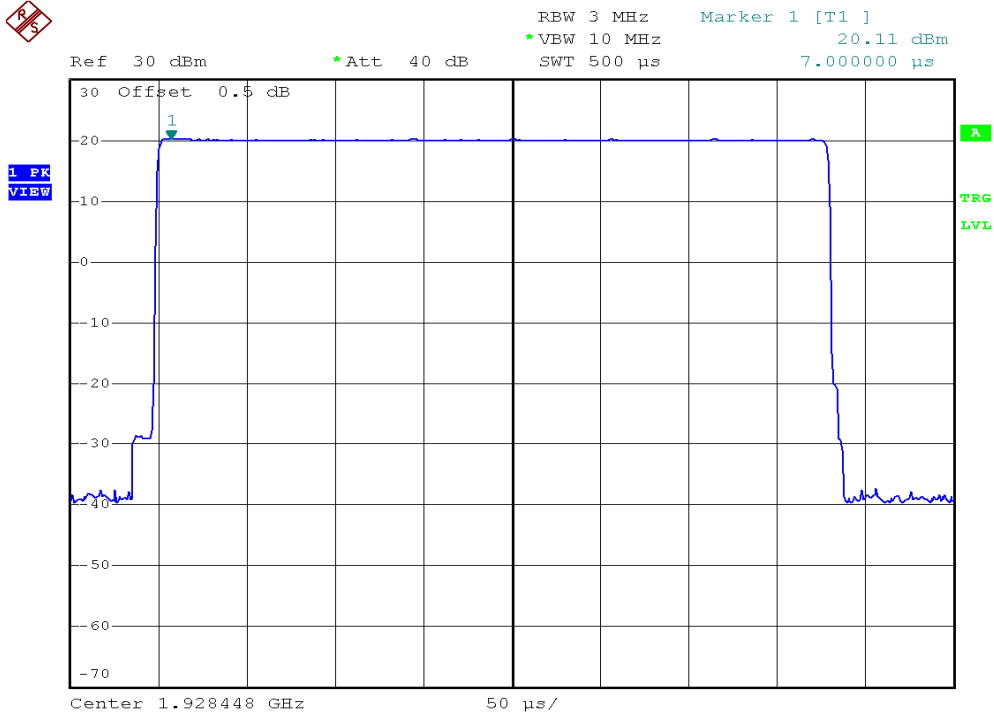

INTERTEK TESTING SERVICES

Peak Transmit Power Plots

D613 Base unit, Lowest channel, Traffic carrier

D613 Base unit, Highest channel, Traffic carrier

INTERTEK TESTING SERVICES

Peak Transmit Power Plots

D613 Base unit, Lowest channel, Dummy carrier

D613 Base unit, Highest channel, Dummy carrier

INTERTEK TESTING SERVICES

Peak Transmit Power Plots

Handset unit, Lowest channel, Traffic carrier

Handset unit, Highest channel, Traffic carrier