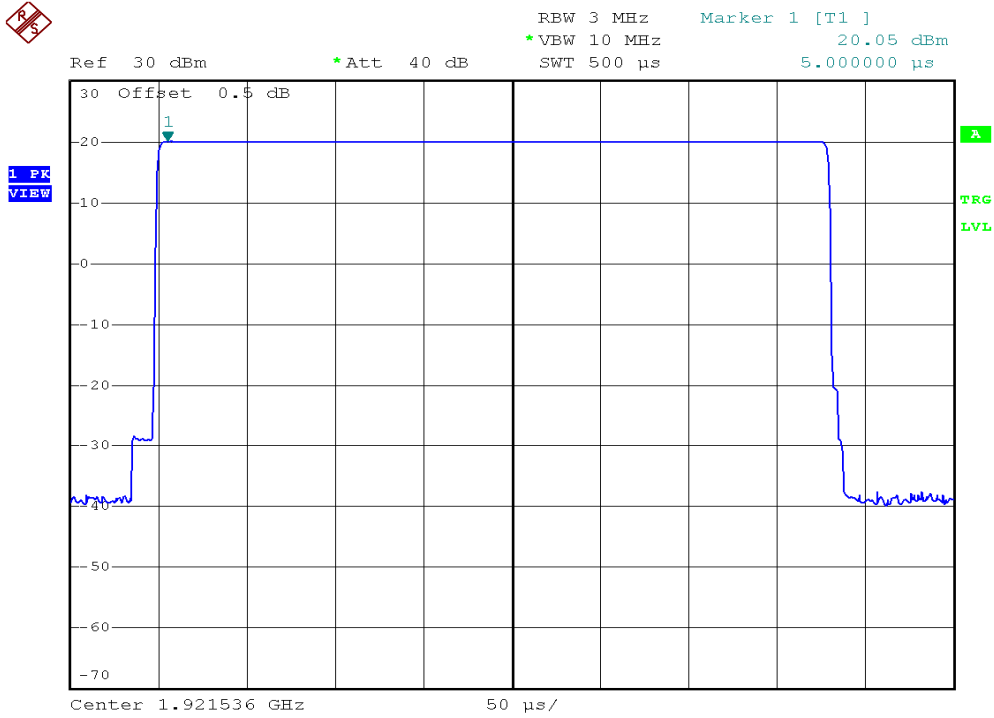

INTERTEK TESTING SERVICES

Peak Transmit Power Plots

D613 Base unit, Lowest channel, Traffic carrier

D613 Base unit, Highest channel, Traffic carrier

INTERTEK TESTING SERVICES

Peak Transmit Power Plots

D613 Base unit, Lowest channel, Dummy carrier

D613 Base unit, Highest channel, Dummy carrier

INTERTEK TESTING SERVICES

Peak Transmit Power Plots

Handset unit, Lowest channel, Traffic carrier

Handset unit, Highest channel, Traffic carrier