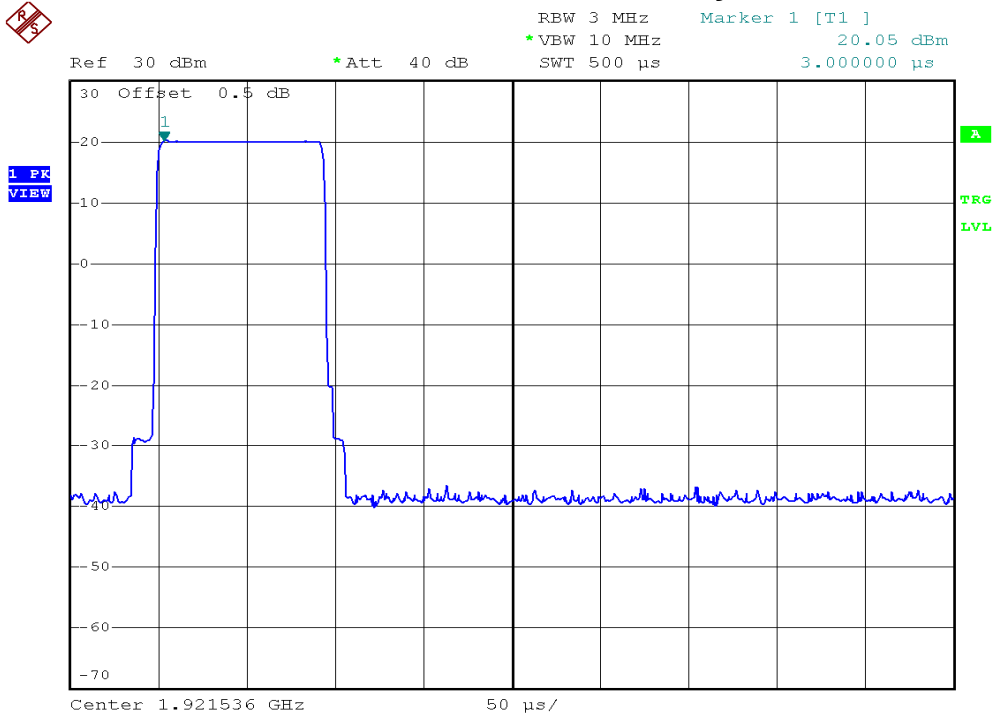

INTERTEK TESTING SERVICES

Peak Transmit Power Plots

D613 Base unit, Lowest channel, Traffic carrier

D613 Base unit, Highest channel, Traffic carrier

INTERTEK TESTING SERVICES

Peak Transmit Power Plots

D613 Base unit, Lowest channel, Dummy carrier

D613 Base unit, Highest channel, Dummy carrier

INTERTEK TESTING SERVICES

Peak Transmit Power Plots

Handset unit, Lowest channel, Traffic carrier

Handset unit, Highest channel, Traffic carrier