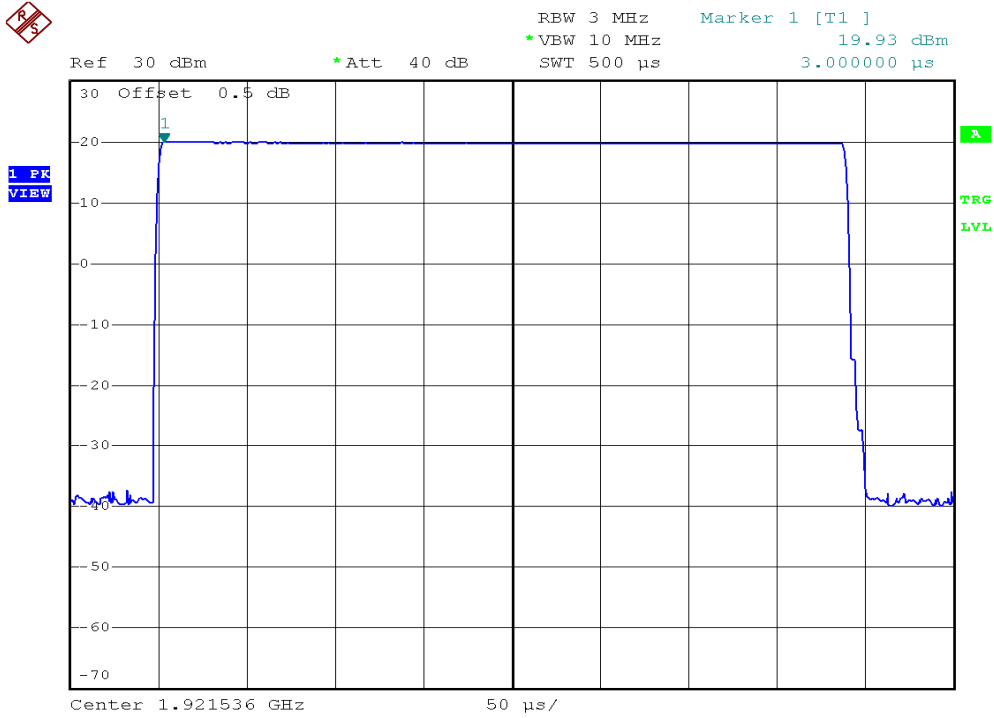

INTERTEK TESTING SERVICES

Peak Transmit Power Plots

D613 Base unit, Lowest channel, Traffic carrier

D613 Base unit, Highest channel, Traffic carrier

INTERTEK TESTING SERVICES

Peak Transmit Power Plots

D613 Base unit, Lowest channel, Dummy carrier

D613 Base unit, Highest channel, Dummy carrier

INTERTEK TESTING SERVICES

Peak Transmit Power Plots

Handset unit, Lowest channel, Traffic carrier

Handset unit, Highest channel, Traffic carrier