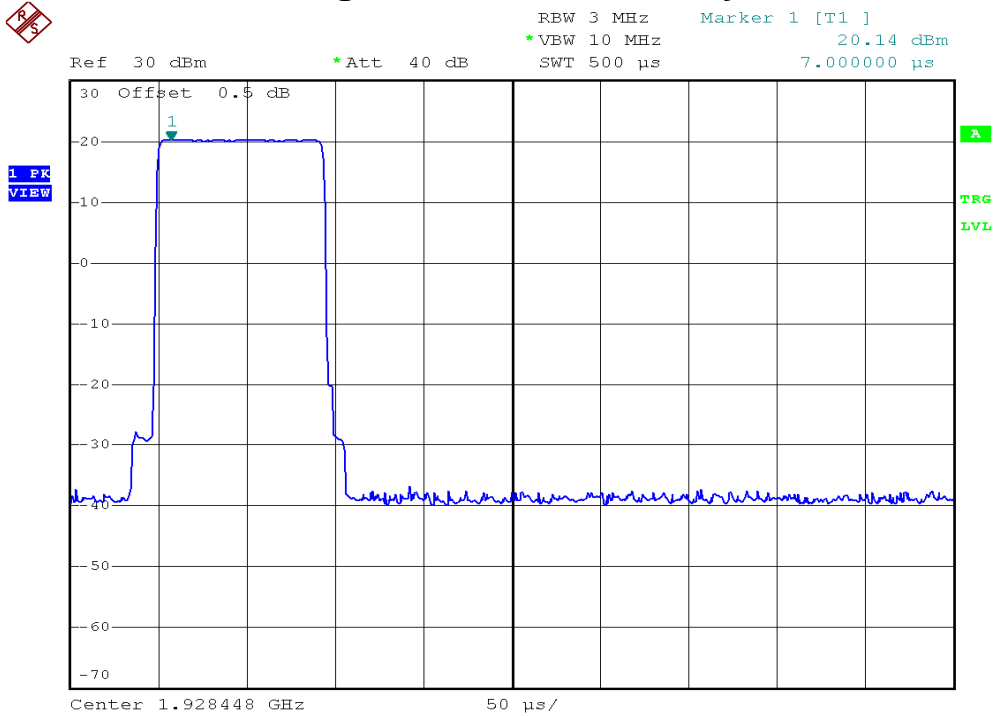

INTERTEK TESTING SERVICES

Peak Transmit Power Plots

D613 Base unit, Lowest channel, Traffic carrier

D613 Base unit, Highest channel, Traffic carrier

INTERTEK TESTING SERVICES

Peak Transmit Power Plots

D613 Base unit, Lowest channel, Dummy carrier

D613 Base unit, Highest channel, Dummy carrier

INTERTEK TESTING SERVICES

Peak Transmit Power Plots

Handset unit, Lowest channel, Traffic carrier

Handset unit, Highest channel, Traffic carrier