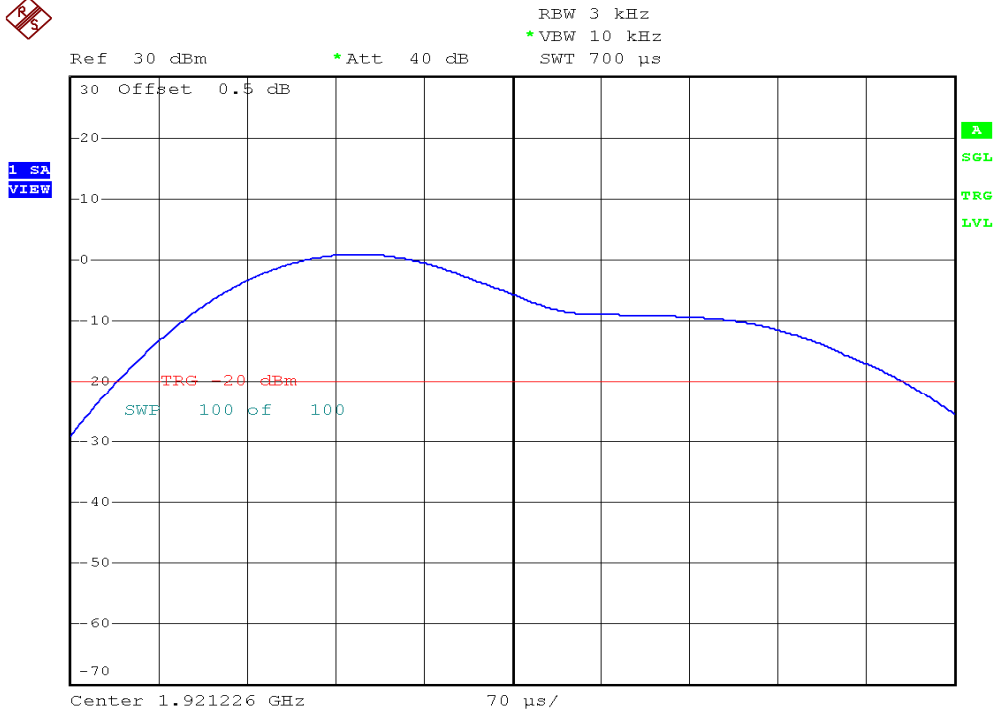

INTERTEK TESTING SERVICES

Power Spectral Density Plots

Parent unit, Lowest channel, Traffic carrier

Parent unit, Highest channel, Traffic carrier