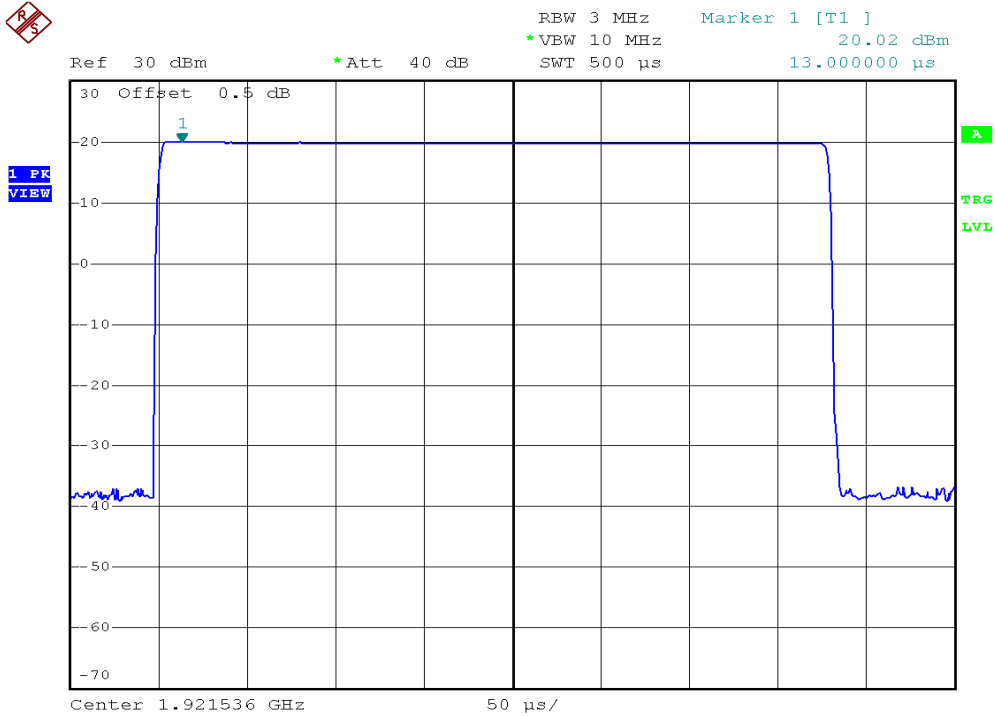

INTERTEK TESTING SERVICES

Peak Transmit Power Plots

Parent unit, Lowest channel, Traffic carrier

Parent unit, Highest channel, Traffic carrier