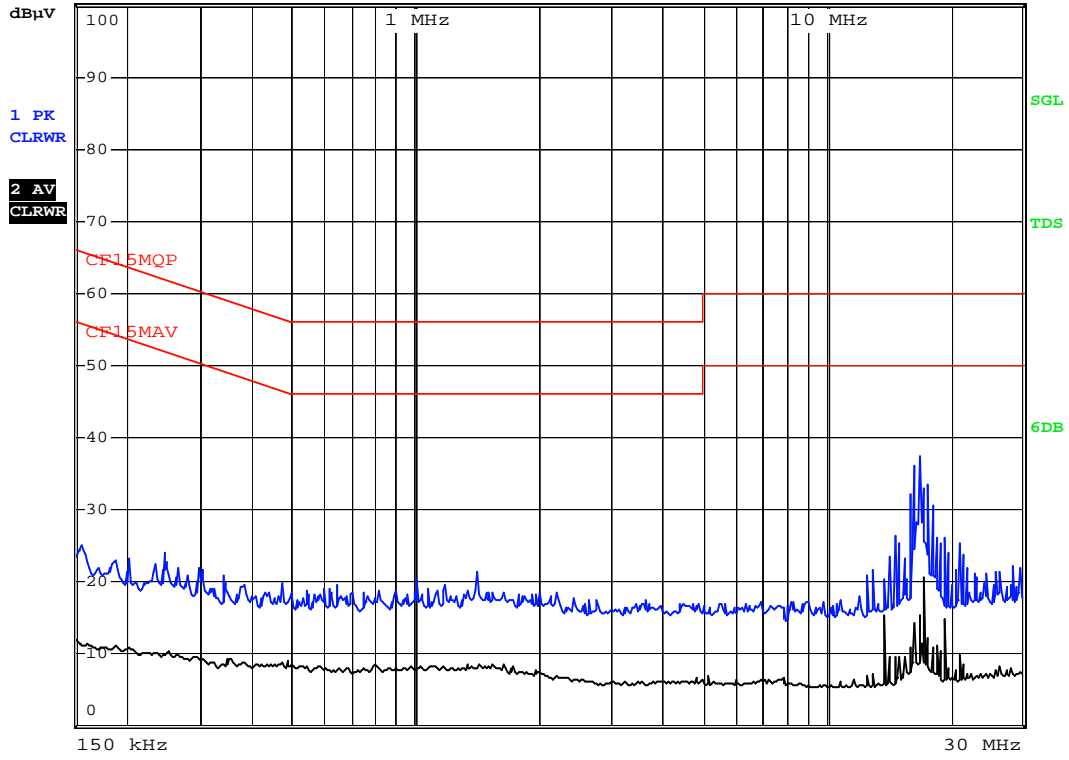

Report No.: HK09010356-1
Talk & Charging Mode
(Parent Unit)

RBW 9 kHz
MT 20 ms

Att 10 dB AUTO PREAMP OFF

Ctrl No.: N/A