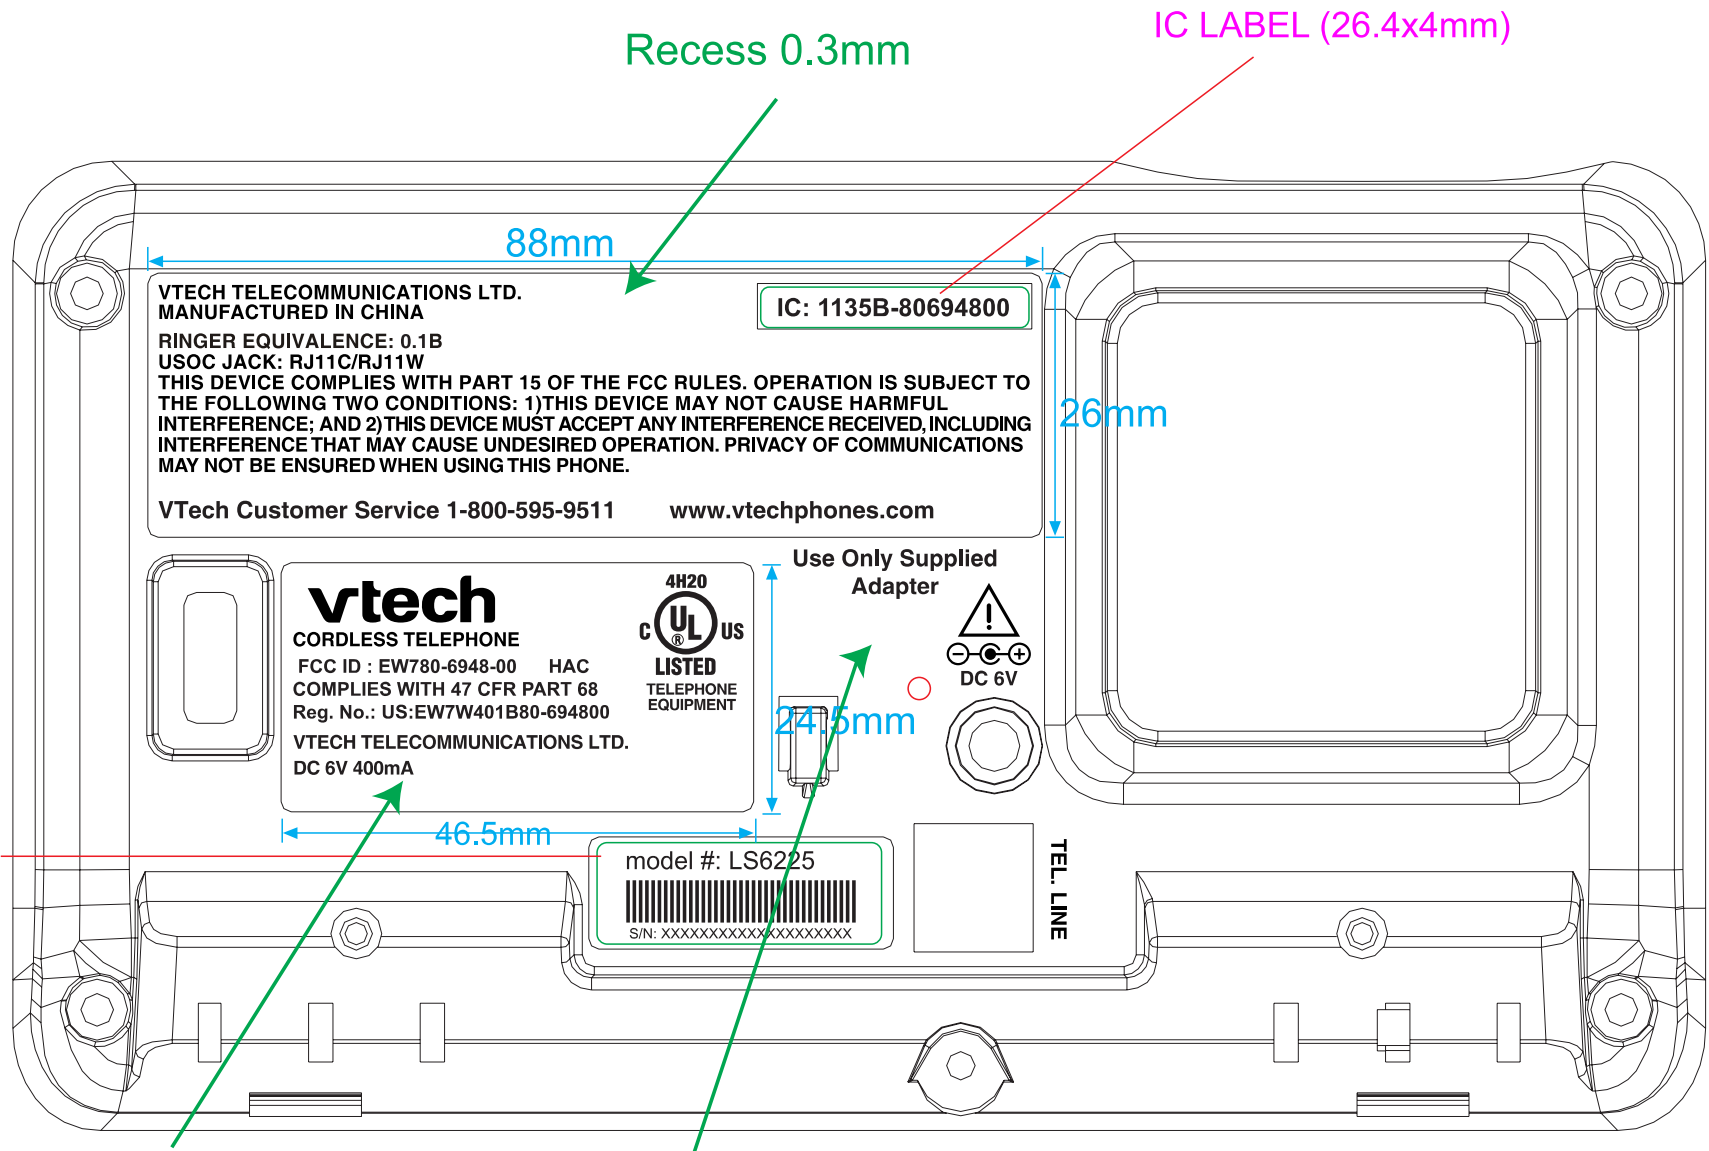

s/n LABEL
Size: 28x10mm

model #: LS6225
XXXXXXXXXXXXXXXXXXXX

model #: LS6225-2
XXXXXXXXXXXXXXXXXXXX

model #: LS6225-3
XXXXXXXXXXXXXXXXXXXX

model #: LS6225-4
XXXXXXXXXXXXXXXXXXXX

model #: LS6225-5
XXXXXXXXXXXXXXXXXXXX