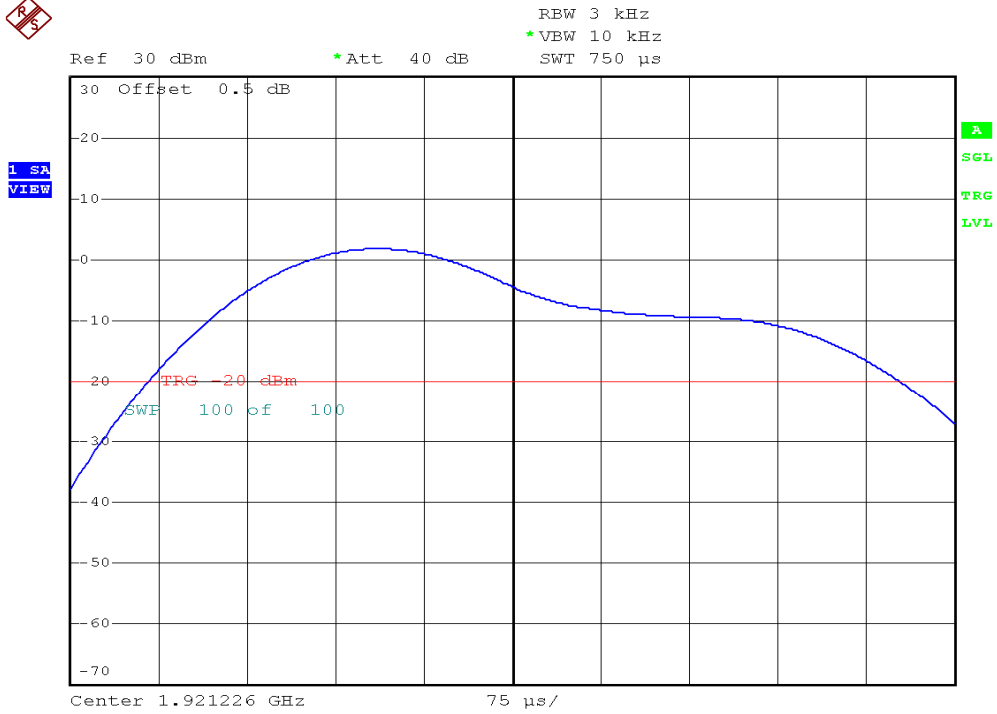

## Power Spectral Density Plots

### Handset unit, lowest channel, traffic carrier