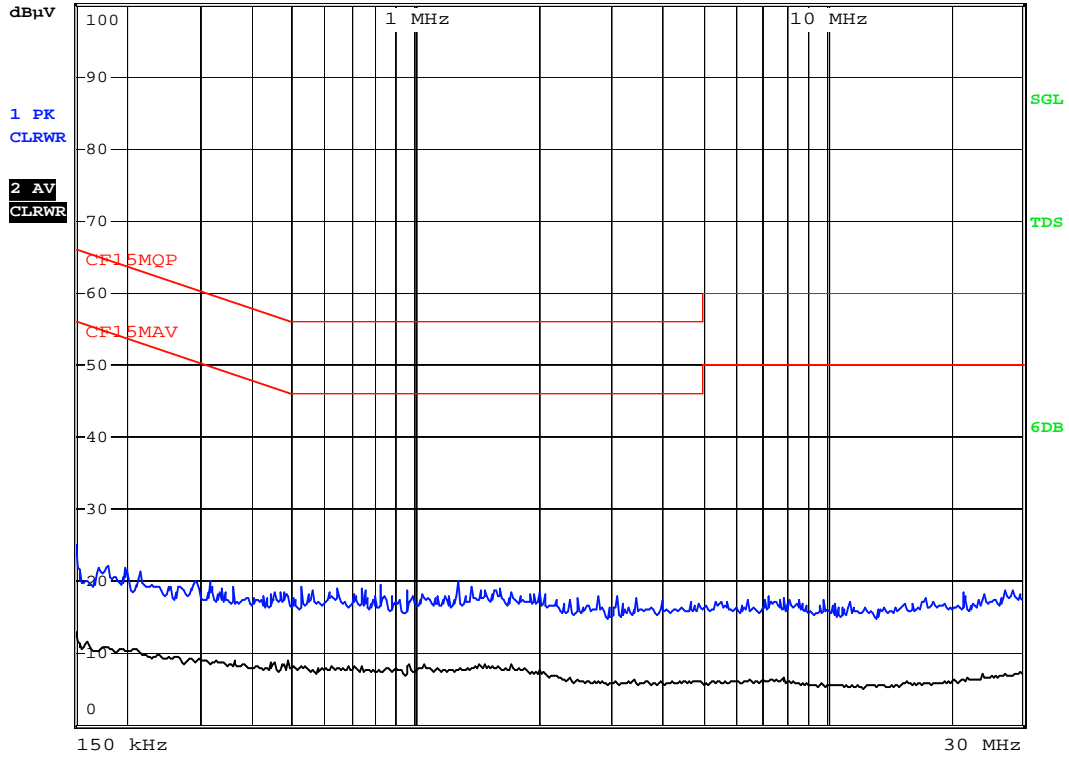

Report No.: HK09010380-1(R1)  
Talk Mode

RBW 9 kHz  
MT 10 ms

Att 10 dB AUTO PREAMP OFF

Ctrl No.: N/A