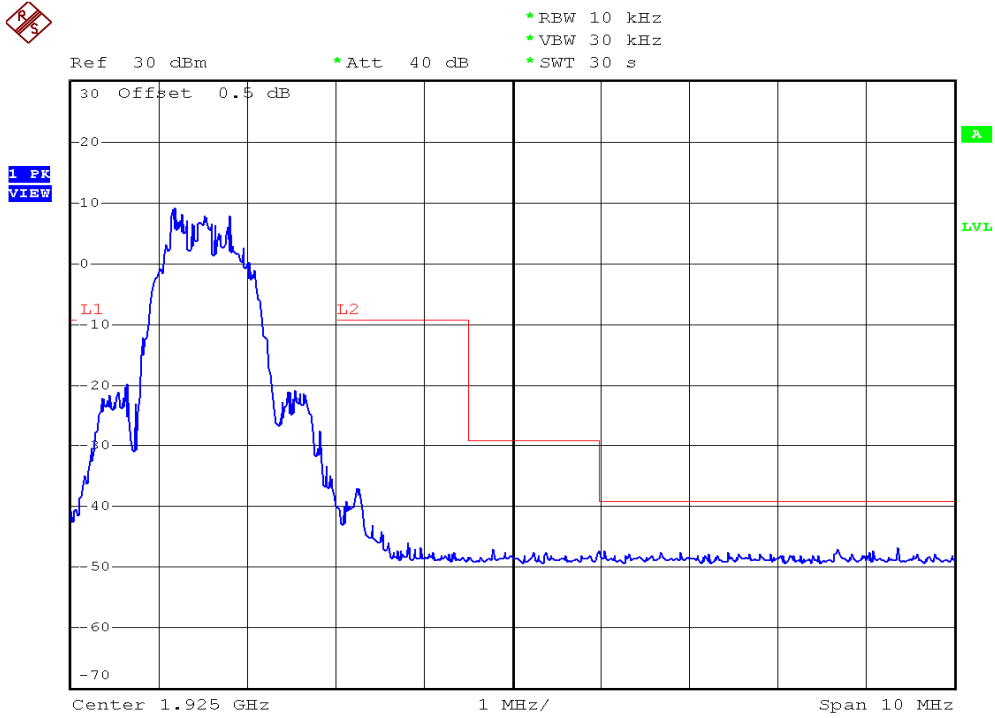

INTERTEK TESTING SERVICES

Unwanted Emission Inside The Sub-Band Plots

Plot B4A

Plot B4B

INTERTEK TESTING SERVICES

Unwanted Emission Inside The Sub-Band Plots

Plot B4C

Plot B4D

INTERTEK TESTING SERVICES

Unwanted Emission Inside The Sub-Band Plots

Plot H4A

Plot H4B