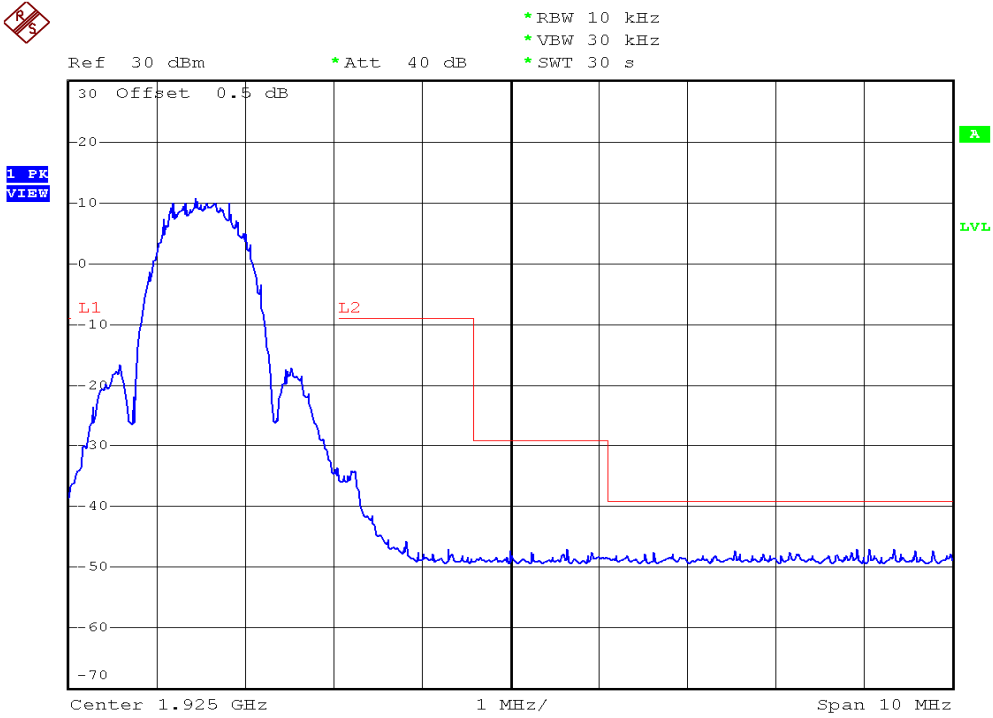

INTERTEK TESTING SERVICES

Unwanted Emission Inside The Sub-Band Plots

Plot B4A

Plot B4B

INTERTEK TESTING SERVICES

Unwanted Emission Inside The Sub-Band Plots

Plot B4C

Plot B4D

INTERTEK TESTING SERVICES

Unwanted Emission Inside The Sub-Band Plots

Plot H4A

Plot H4B