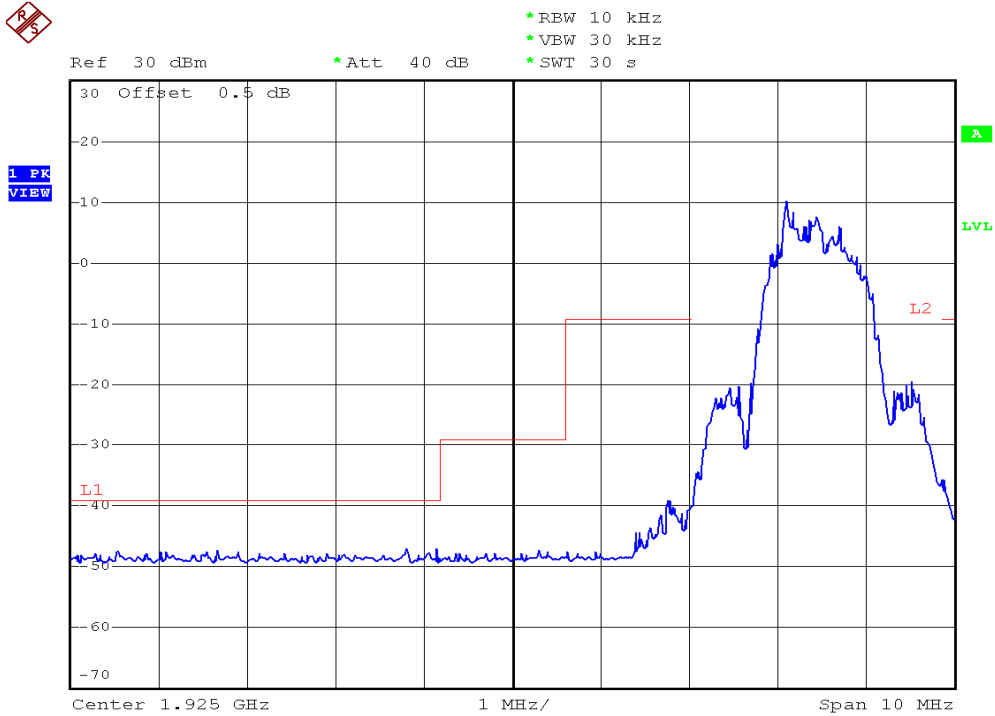

INTERTEK TESTING SERVICES

Unwanted Emission Inside The Sub-Band Plots

Plot B4A

Plot B4B

INTERTEK TESTING SERVICES

Unwanted Emission Inside The Sub-Band Plots

Plot B4C

Plot B4D

INTERTEK TESTING SERVICES

Unwanted Emission Inside The Sub-Band Plots

Plot H4A

Plot H4B