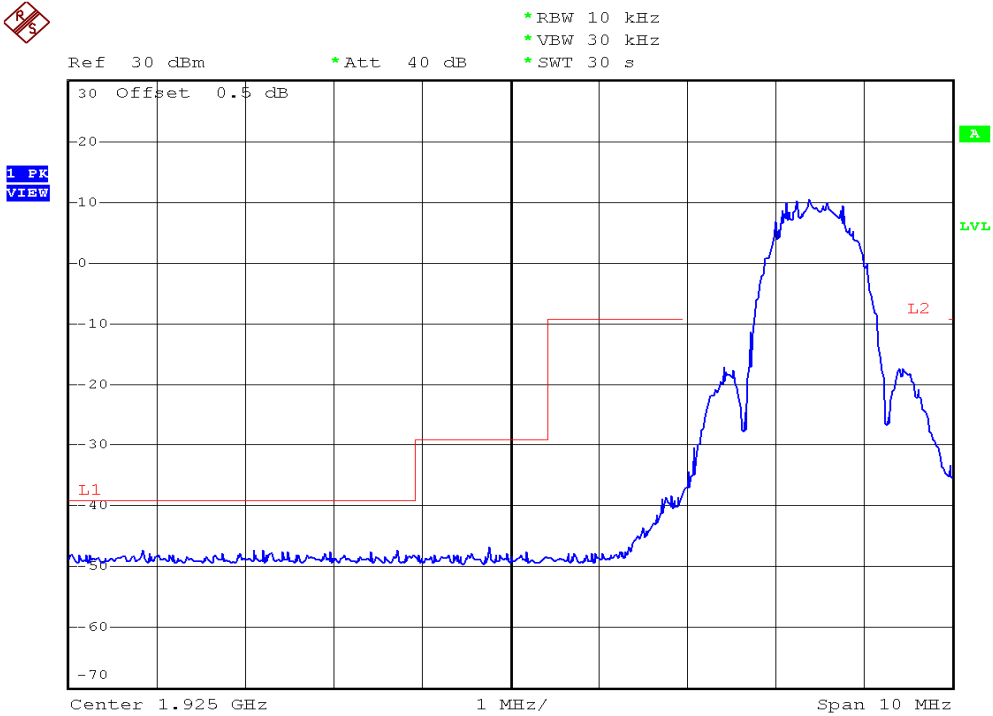

INTERTEK TESTING SERVICES

Unwanted Emission Inside The Sub-Band Plots

Plot B4A

Plot B4B

INTERTEK TESTING SERVICES

Unwanted Emission Inside The Sub-Band Plots

Plot B4C

Plot B4D

INTERTEK TESTING SERVICES

Unwanted Emission Inside The Sub-Band Plots

Plot H4A

Plot H4B