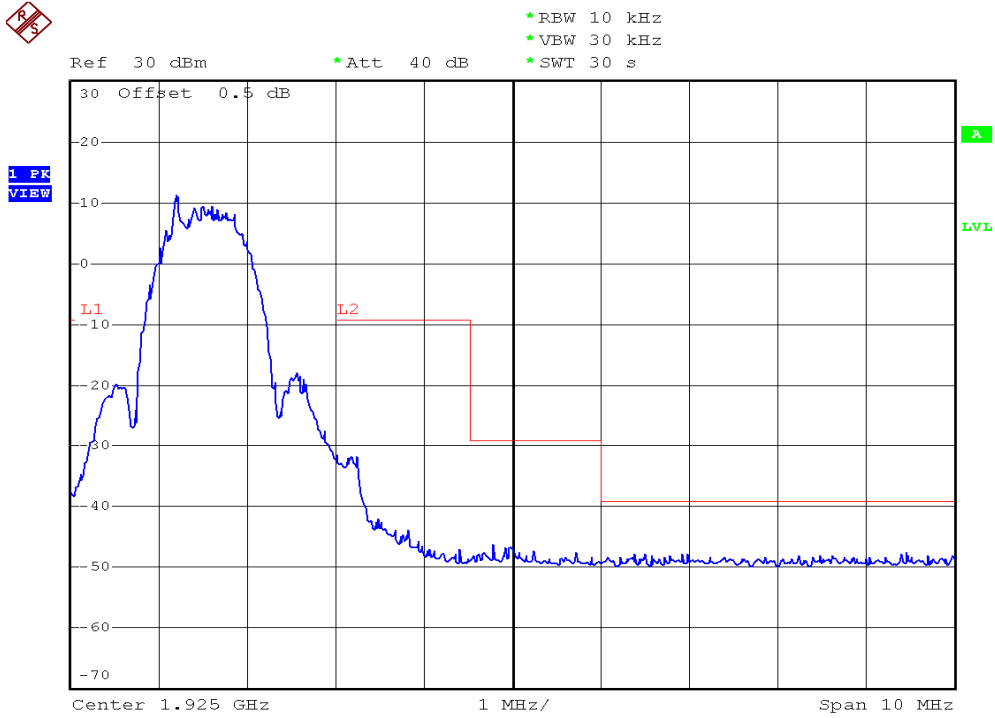

INTERTEK TESTING SERVICES

Unwanted Emission Inside The Sub-Band Plots

Plot B4A

Plot B4B

INTERTEK TESTING SERVICES

Unwanted Emission Inside The Sub-Band Plots

Plot B4C

Plot B4D

INTERTEK TESTING SERVICES

Unwanted Emission Inside The Sub-Band Plots

Plot H4A

Plot H4B