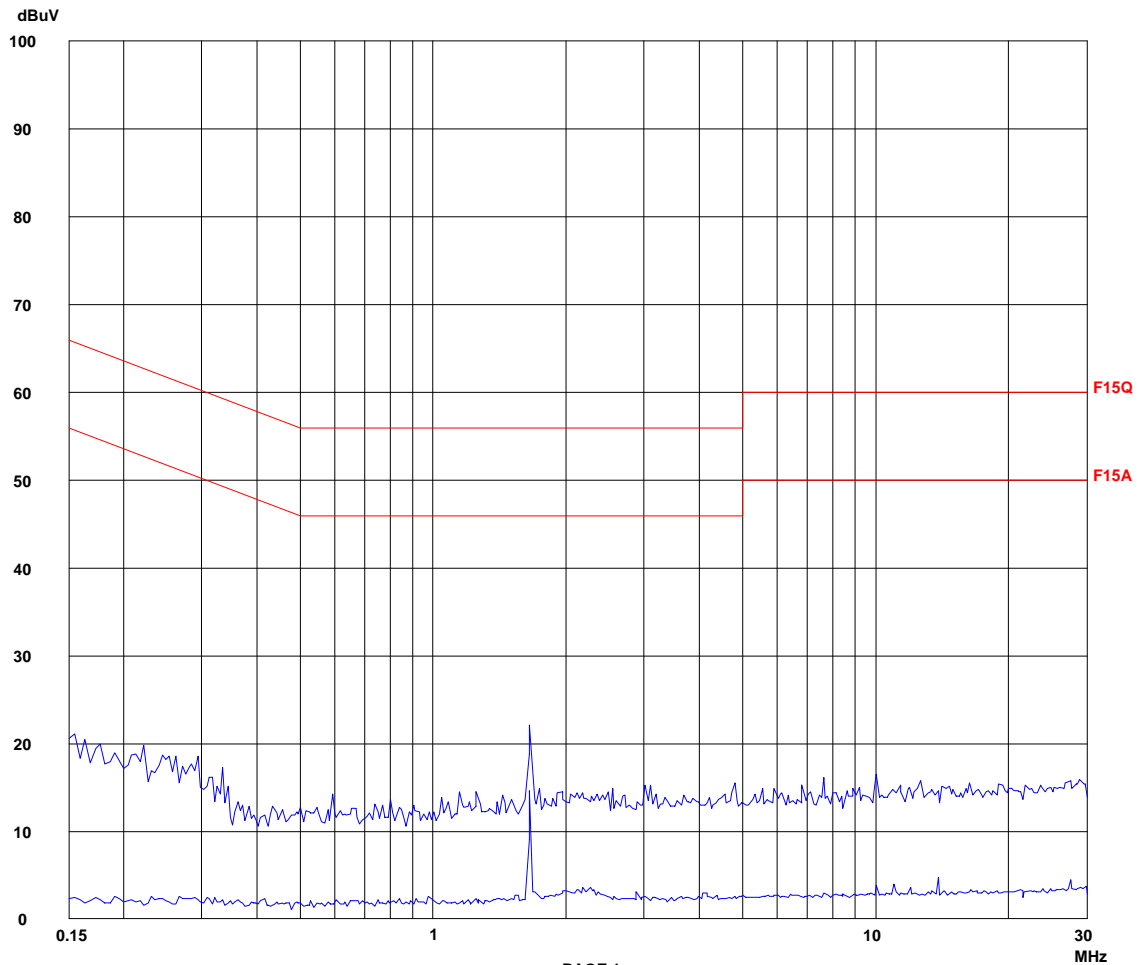

Report No.: HK09010001-1
Talk Mode
AC Mains "L"

Scan Settings (1 Range)

Frequencies			Receiver Settings					
Start	Stop	Step	IF BW	Detector	M-Time	Atten	Preamp	OpRge
150k	30M	4.5k	10k	PK+AV	10ms	AUTO	LN OFF	60dB

Final Measurement: x QP / + AV
Meas Time: 1 s
Subranges: 16
Acc Margin: 20dB

Transducer No.	Start	Stop	Name
2	1 9k	30M	EW0700
3	9k	30M	EW2454
12	9k	30M	EW0192

Report No.: HK09010001-1
Talk Mode
AC Mains "L"

Scan Settings (1 Range)

Frequencies			Receiver Settings					
Start	Stop	Step	IF BW	Detector	M-Time	Atten	Preamp	OpRge
150k	30M	4.5k	10k	PK+AV	10ms	AUTO	LN OFF	60dB

Final Measurement Results:

no Results