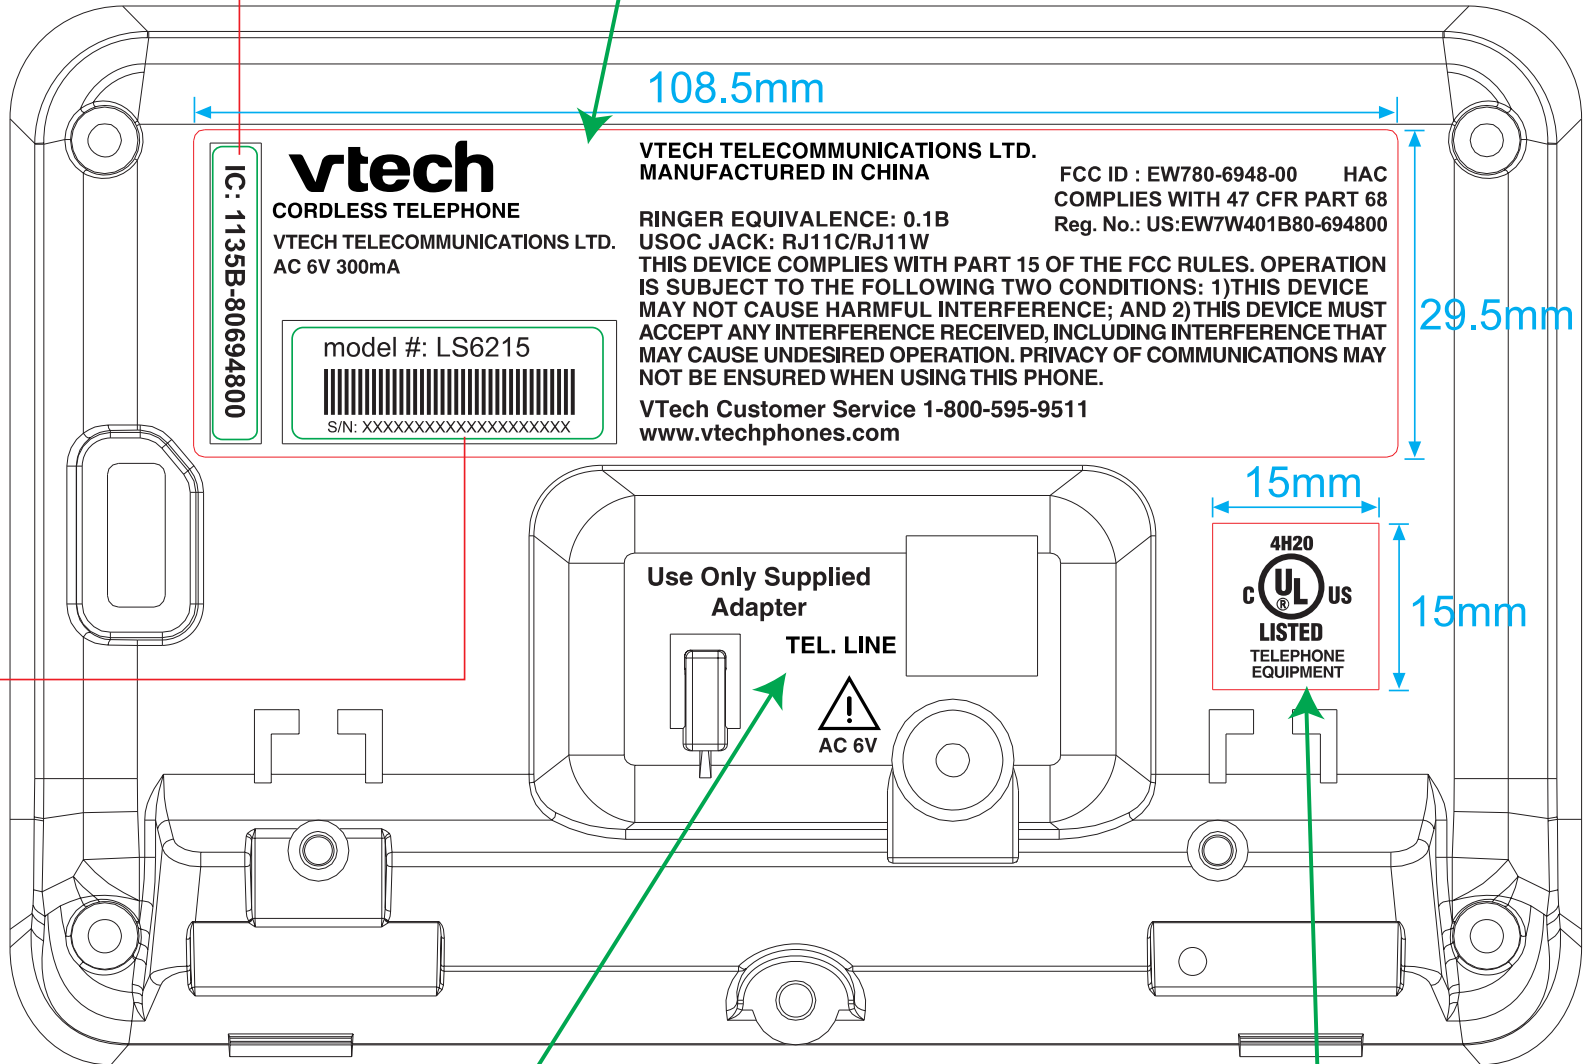

MODEL#: LS6225-5  
SN:XXXXXXXXXXXX

**SN LABEL**  
**20X10 mm**

s/n LABEL  
Size: 28x10mm

model #: LS6225  
XXXXXXXXXXXXXXXXXXXX

model #: LS6225-2  
XXXXXXXXXXXXXXXXXXXX

model #: LS6225-3  
XXXXXXXXXXXXXXXXXXXX

model #: LS6225-4  
XXXXXXXXXXXXXXXXXXXX

model #: LS6225-5  
XXXXXXXXXXXXXXXXXXXX

CI BS

IC LABEL (26.4x4mm) Recess 0.3mm

model #: LS6215  
S/N: XXXXXXXXXXXXXXXXXXXX

model #: LS6215-2  
S/N: XXXXXXXXXXXXXXXXXXXX

s/n LABEL  
Size: 28x10mm

Emboss 0.3mm

Recess 0.3mm

C BS