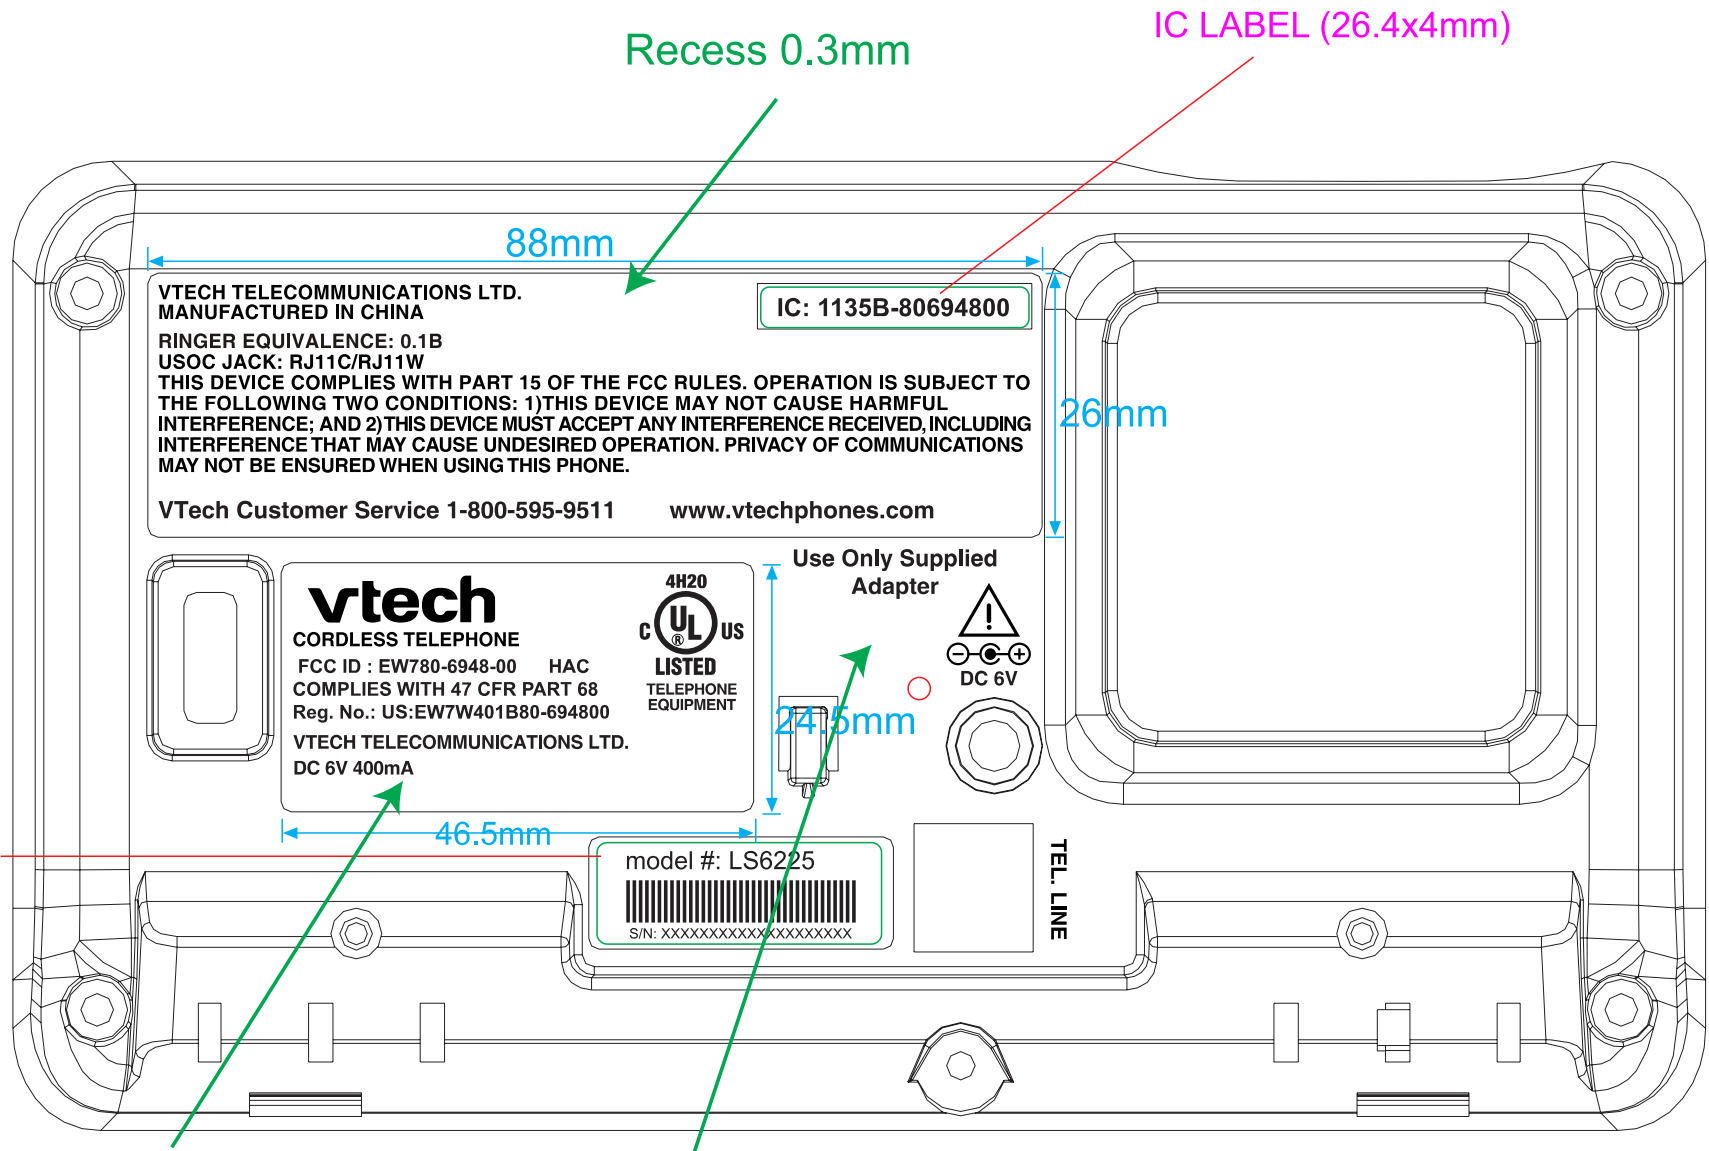

MODEL#: LS6225-5  
SN:XXXXXXXXXXXX

**SN LABEL**  
**20X10 mm**

s/n LABEL  
Size: 28x10mm

model #: LS6225  
XXXXXXXXXXXXXXXXXXXX

model #: LS6225-2  
XXXXXXXXXXXXXXXXXXXX

model #: LS6225-3  
XXXXXXXXXXXXXXXXXXXX

model #: LS6225-4  
XXXXXXXXXXXXXXXXXXXX

model #: LS6225-5  
XXXXXXXXXXXXXXXXXXXX

CI BS

IC LABEL (26.4x4mm) Recess 0.3mm

model #: LS6215  
S/N: XXXXXXXXXXXXXXXXXXXX

model #: LS6215-2  
S/N: XXXXXXXXXXXXXXXXXXXX

s/n LABEL  
Size: 28x10mm

Emboss 0.3mm

Recess 0.3mm

C BS