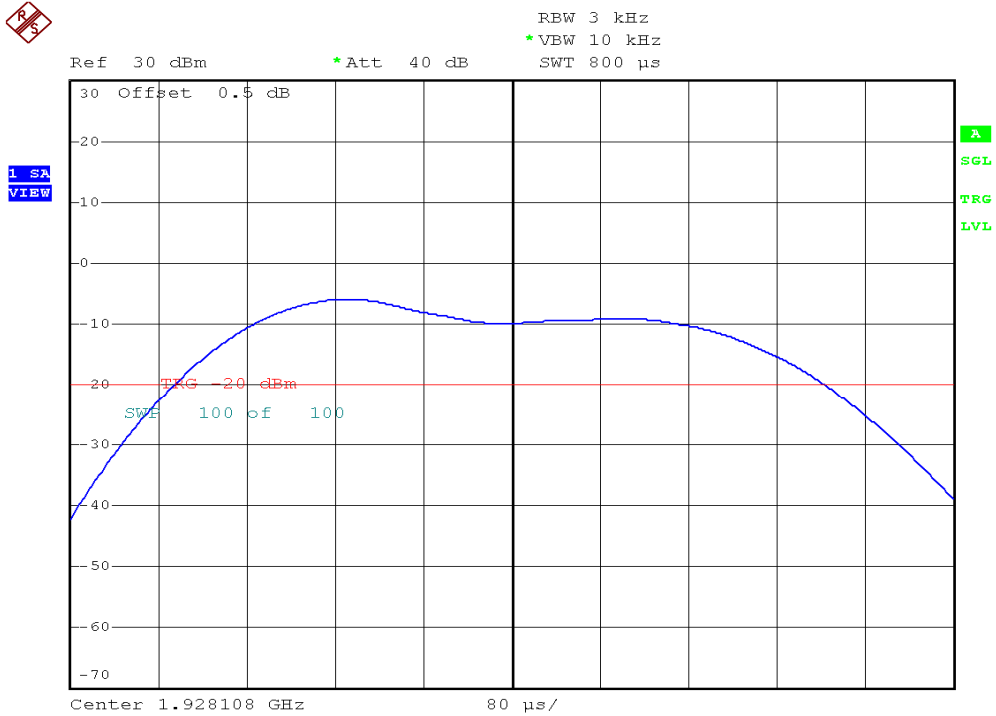

INTERTEK TESTING SERVICES

Power Spectral Density Plots

Plot B3A1

Plot B3B1

INTERTEK TESTING SERVICES

Power Spectral Density Plots

Plot B3C1

Plot B3D1

INTERTEK TESTING SERVICES

Power Spectral Density Plots

Plot B3A2

Plot B3B2

INTERTEK TESTING SERVICES

Power Spectral Density Plots

Plot B3C2

Plot B3D2

INTERTEK TESTING SERVICES

Power Spectral Density Plots

Plot H3A

Plot H3B