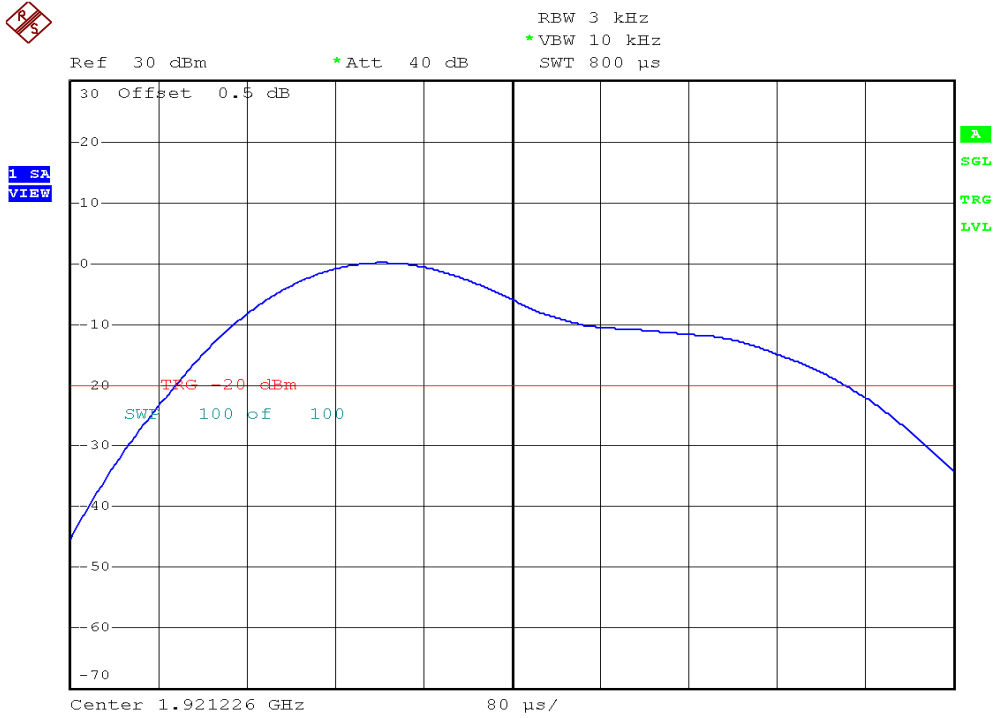

INTERTEK TESTING SERVICES

Power Spectral Density Plots

Plot B3A2

Plot B3B2

INTERTEK TESTING SERVICES

Power Spectral Density Plots

Plot B3C2

Plot B3D2

INTERTEK TESTING SERVICES

Power Spectral Density Plots

Plot H3A

Plot H3B