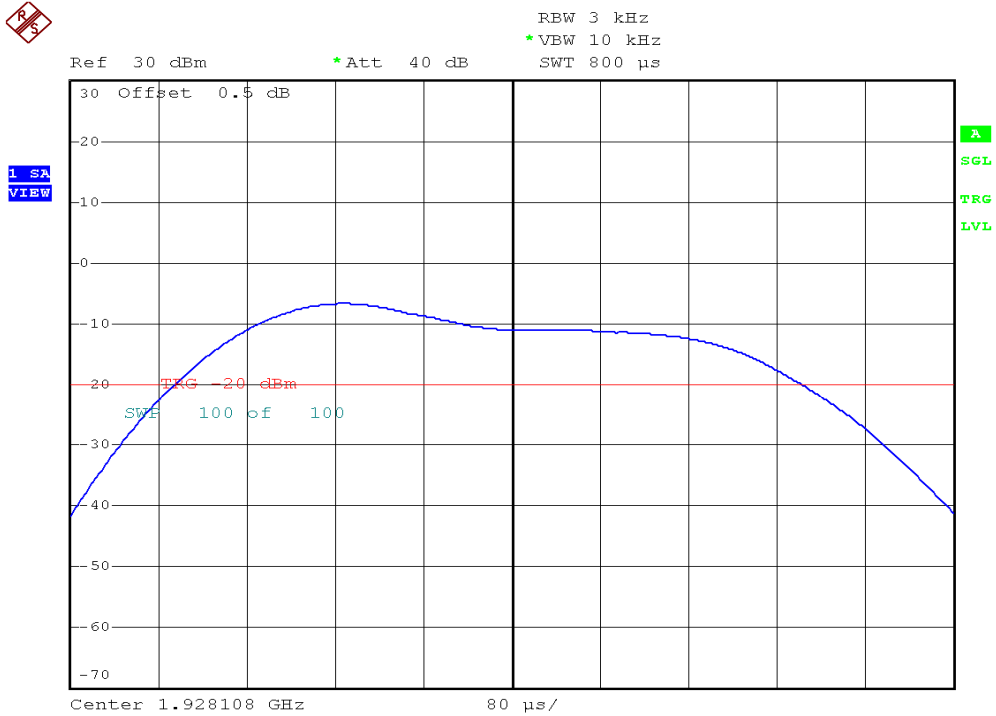

INTERTEK TESTING SERVICES

Power Spectral Density Plots

Plot B3A1

Plot B3B1

INTERTEK TESTING SERVICES

Power Spectral Density Plots

Plot B3C1

Plot B3D1

INTERTEK TESTING SERVICES

Power Spectral Density Plots

Plot B3A2

Plot B3B2

INTERTEK TESTING SERVICES

Power Spectral Density Plots

Plot B3C2

Plot B3D2

INTERTEK TESTING SERVICES

Power Spectral Density Plots

Plot H3A

Plot H3B