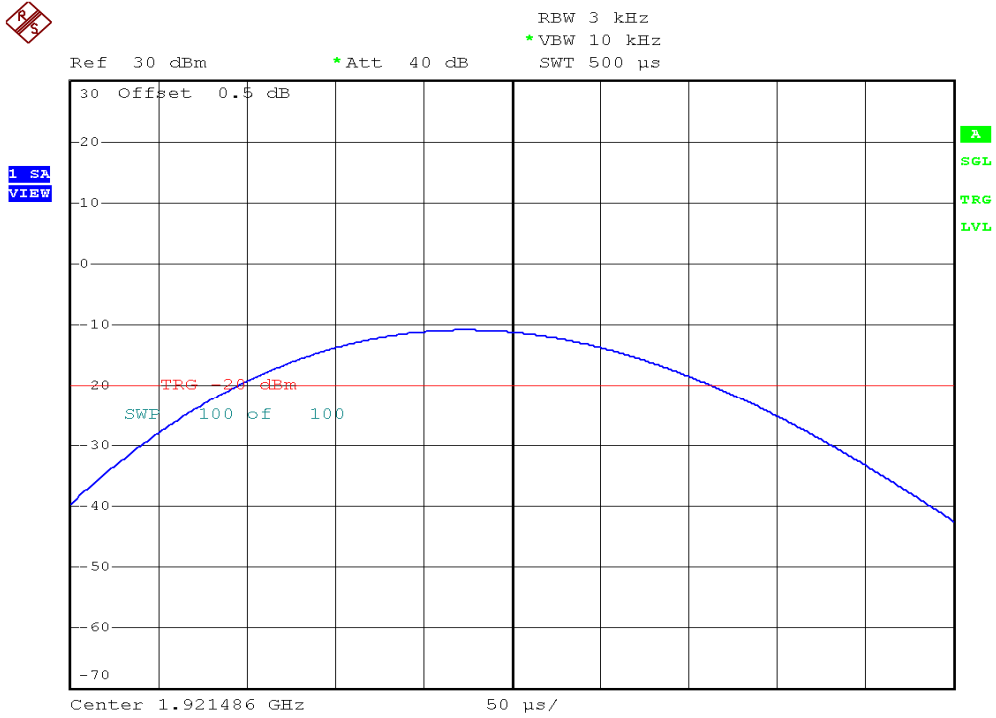

INTERTEK TESTING SERVICES

Power Spectral Density Plots

Plot B3A1

Plot B3B1

INTERTEK TESTING SERVICES

Power Spectral Density Plots

Plot B3C1

Plot B3D1

INTERTEK TESTING SERVICES

Power Spectral Density Plots

Plot B3A2

Plot B3B2

INTERTEK TESTING SERVICES

Power Spectral Density Plots

Plot B3C2

Plot B3D2

INTERTEK TESTING SERVICES

Power Spectral Density Plots

Plot H3A

Plot H3B