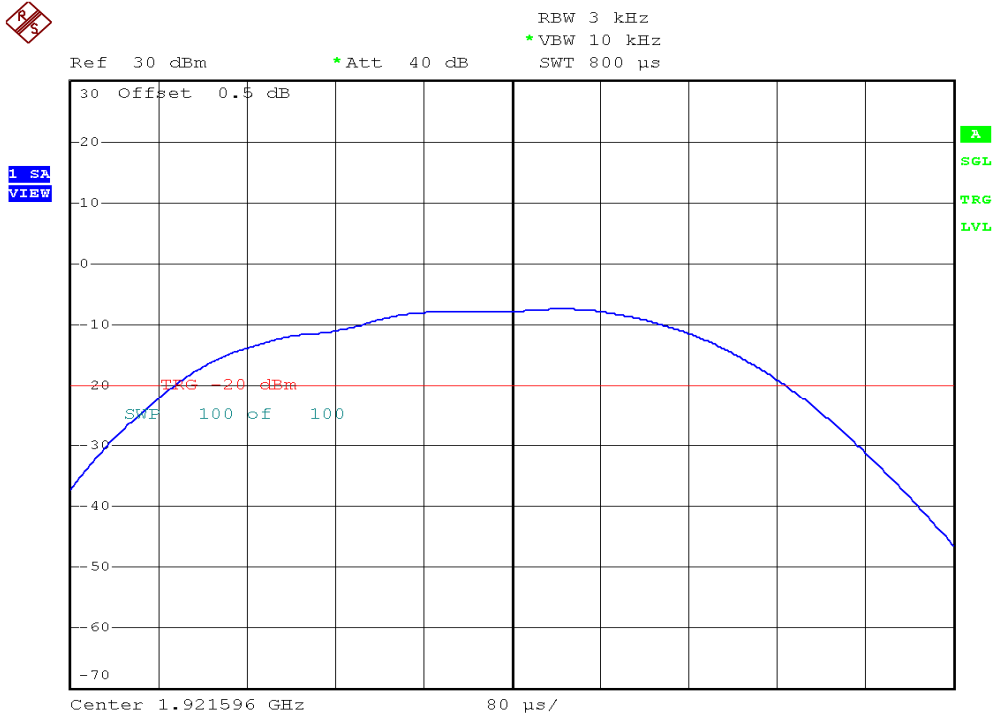

INTERTEK TESTING SERVICES

Power Spectral Density Plots

Plot B3A1

Plot B3B1

INTERTEK TESTING SERVICES

Power Spectral Density Plots

Plot B3C1

Plot B3D1

INTERTEK TESTING SERVICES

Power Spectral Density Plots

Plot B3A2

Plot B3B2

INTERTEK TESTING SERVICES

Power Spectral Density Plots

Plot B3C2

Plot B3D2

INTERTEK TESTING SERVICES

Power Spectral Density Plots

Plot H3A

Plot H3B