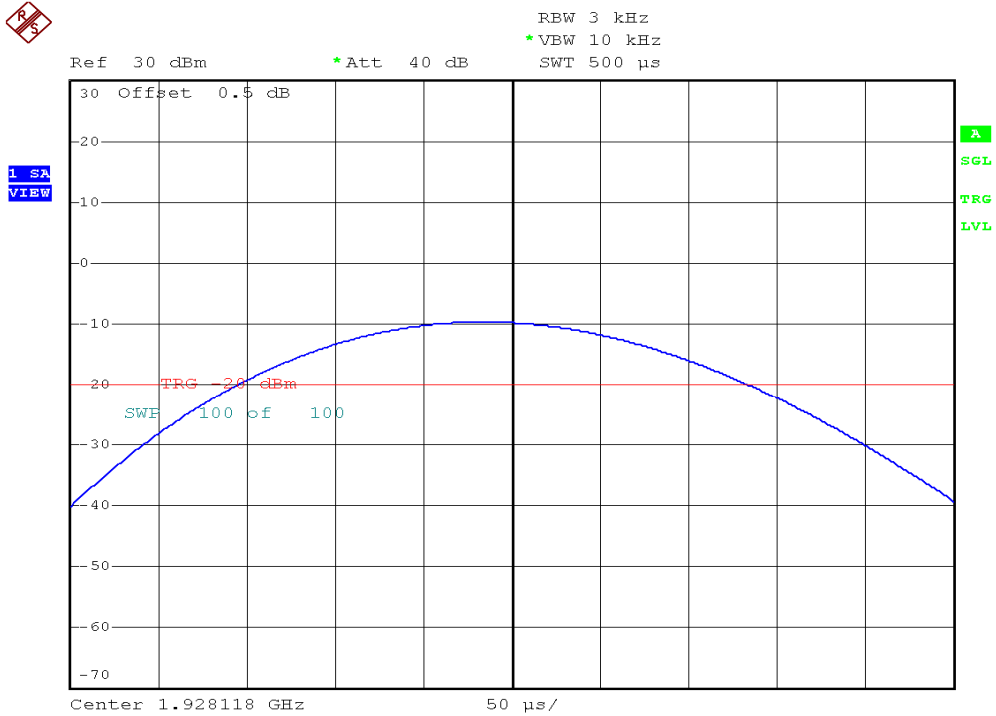

INTERTEK TESTING SERVICES

Power Spectral Density Plots

Plot B3A1

Plot B3B1

INTERTEK TESTING SERVICES

Power Spectral Density Plots

Plot B3C1

Plot B3D1

INTERTEK TESTING SERVICES

Power Spectral Density Plots

Plot B3A2

Plot B3B2

INTERTEK TESTING SERVICES

Power Spectral Density Plots

Plot B3C2

Plot B3D2

INTERTEK TESTING SERVICES

Power Spectral Density Plots

Plot H3A

Plot H3B