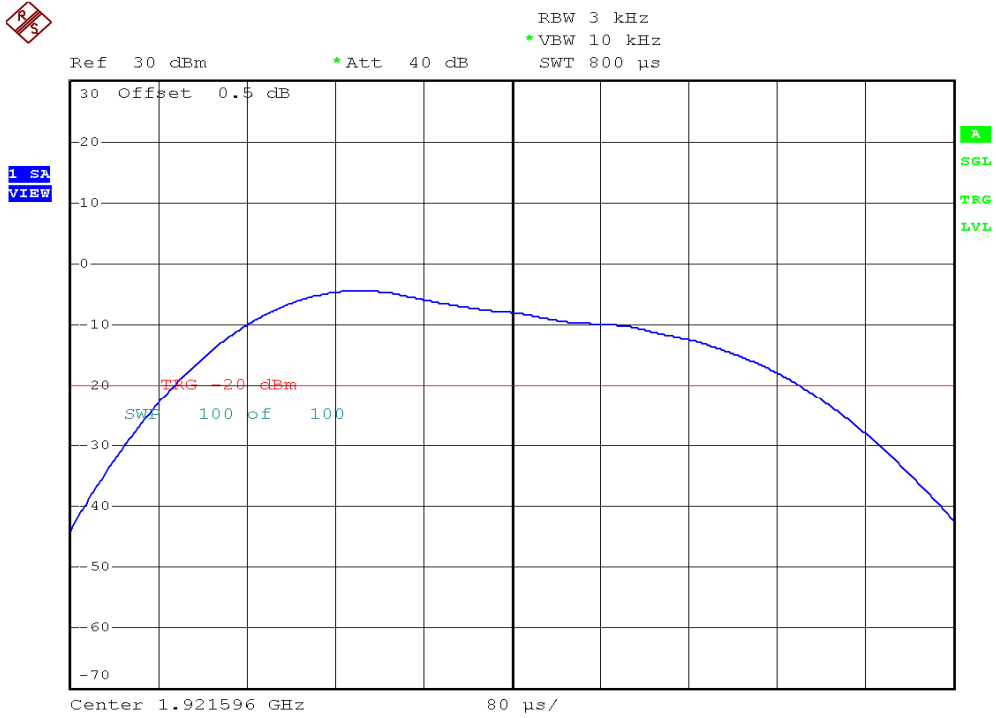

INTERTEK TESTING SERVICES

Power Spectral Density Plots

Plot B3A1

Plot B3B1

INTERTEK TESTING SERVICES

Power Spectral Density Plots

Plot B3C1

Plot B3D1

INTERTEK TESTING SERVICES

Power Spectral Density Plots

Plot B3A2

Plot B3B2

INTERTEK TESTING SERVICES

Power Spectral Density Plots

Plot B3C2

Plot B3D2

INTERTEK TESTING SERVICES

Power Spectral Density Plots

Plot H3A

Plot H3B