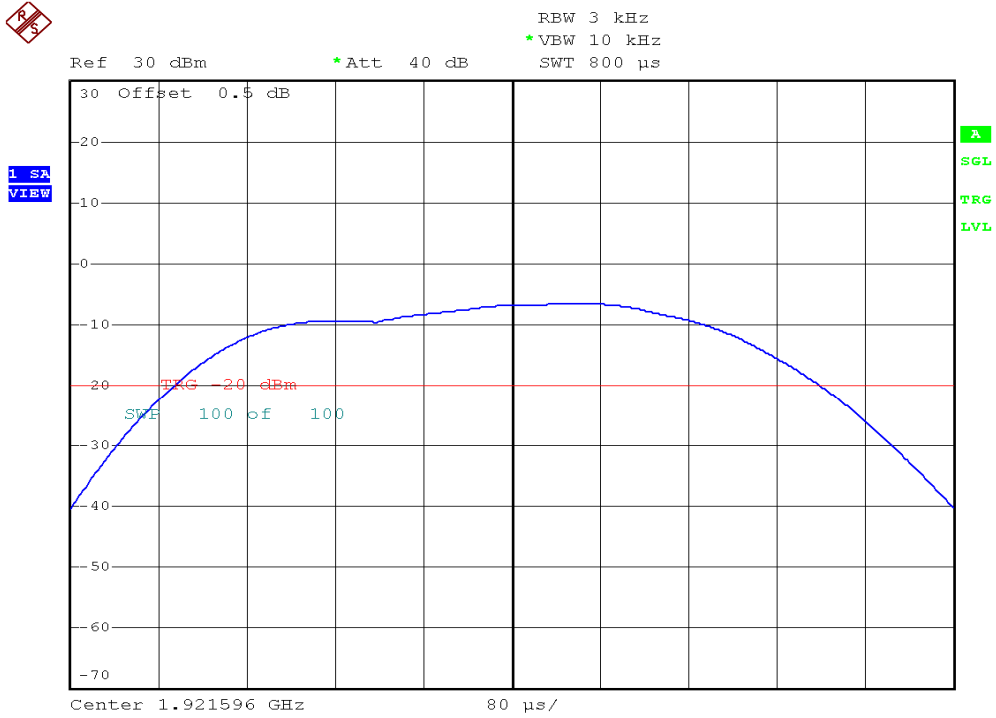

INTERTEK TESTING SERVICES

Power Spectral Density Plots

Plot B3A1

Plot B3B1

INTERTEK TESTING SERVICES

Power Spectral Density Plots

Plot B3C1

Plot B3D1

INTERTEK TESTING SERVICES

Power Spectral Density Plots

Plot B3A2

Plot B3B2

INTERTEK TESTING SERVICES

Power Spectral Density Plots

Plot B3C2

Plot B3D2

INTERTEK TESTING SERVICES

Power Spectral Density Plots

Plot H3A

Plot H3B