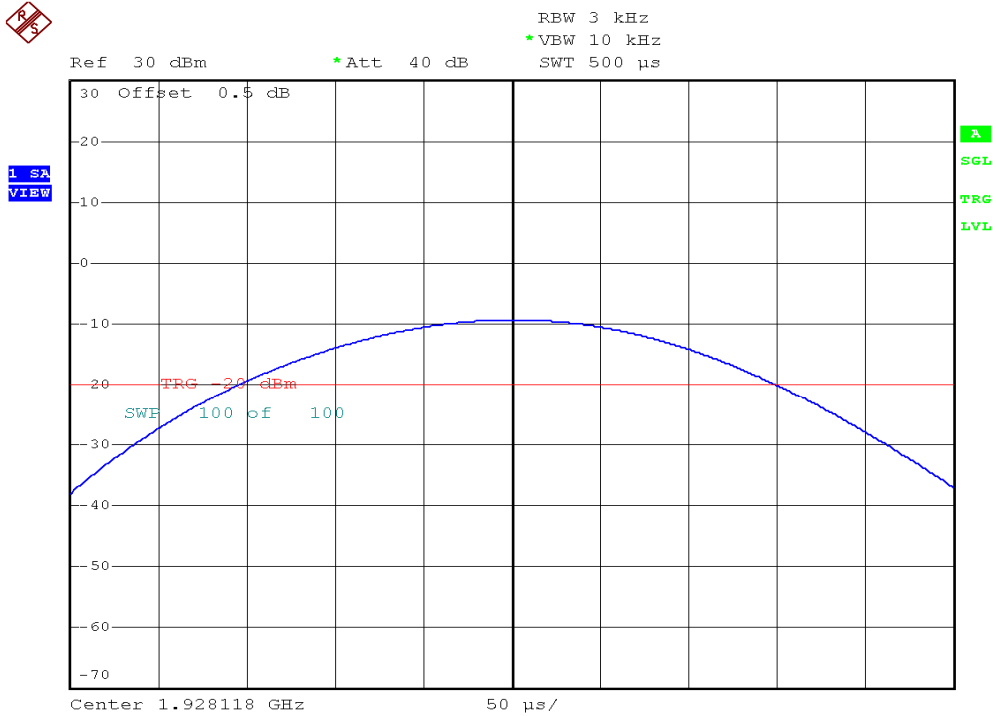

INTERTEK TESTING SERVICES

Power Spectral Density Plots

Plot B3A1

Plot B3B1

INTERTEK TESTING SERVICES

Power Spectral Density Plots

Plot B3C1

Plot B3D1

INTERTEK TESTING SERVICES

Power Spectral Density Plots

Plot B3A2

Plot B3B2

INTERTEK TESTING SERVICES

Power Spectral Density Plots

Plot B3C2

Plot B3D2

INTERTEK TESTING SERVICES

Power Spectral Density Plots

Plot H3A

Plot H3B