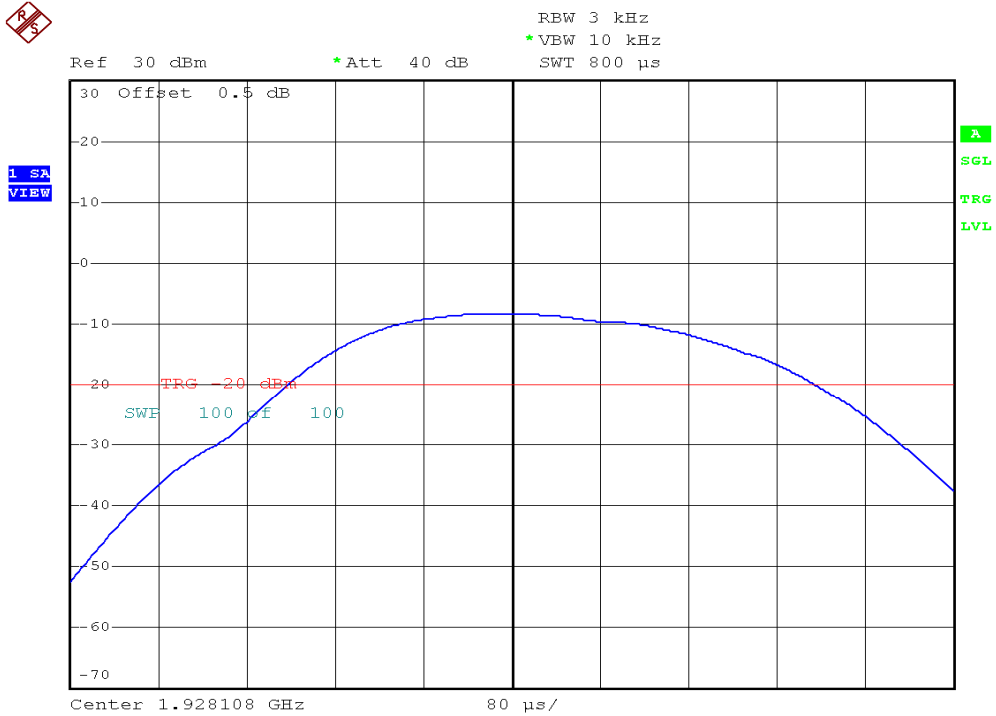

INTERTEK TESTING SERVICES

Power Spectral Density Plots

Plot B3A1

Plot B3B1

INTERTEK TESTING SERVICES

Power Spectral Density Plots

Plot B3C1

Plot B3D1

INTERTEK TESTING SERVICES

Power Spectral Density Plots

Plot B3A2

Plot B3B2

INTERTEK TESTING SERVICES

Power Spectral Density Plots

Plot B3C2

Plot B3D2

INTERTEK TESTING SERVICES

Power Spectral Density Plots

Plot H3A

Plot H3B