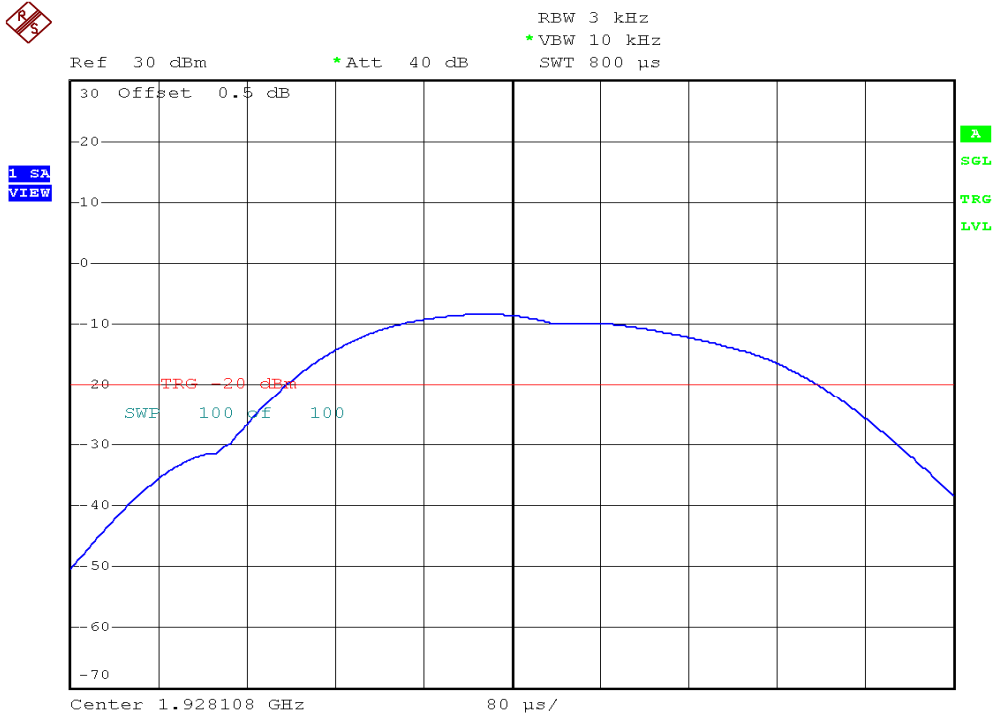

INTERTEK TESTING SERVICES

Power Spectral Density Plots

Plot B3A1

Plot B3B1

INTERTEK TESTING SERVICES

Power Spectral Density Plots

Plot B3C1

Plot B3D1

INTERTEK TESTING SERVICES

Power Spectral Density Plots

Plot B3A2

Plot B3B2

INTERTEK TESTING SERVICES

Power Spectral Density Plots

Plot B3C2

Plot B3D2

INTERTEK TESTING SERVICES

Power Spectral Density Plots

Plot H3A

Plot H3B