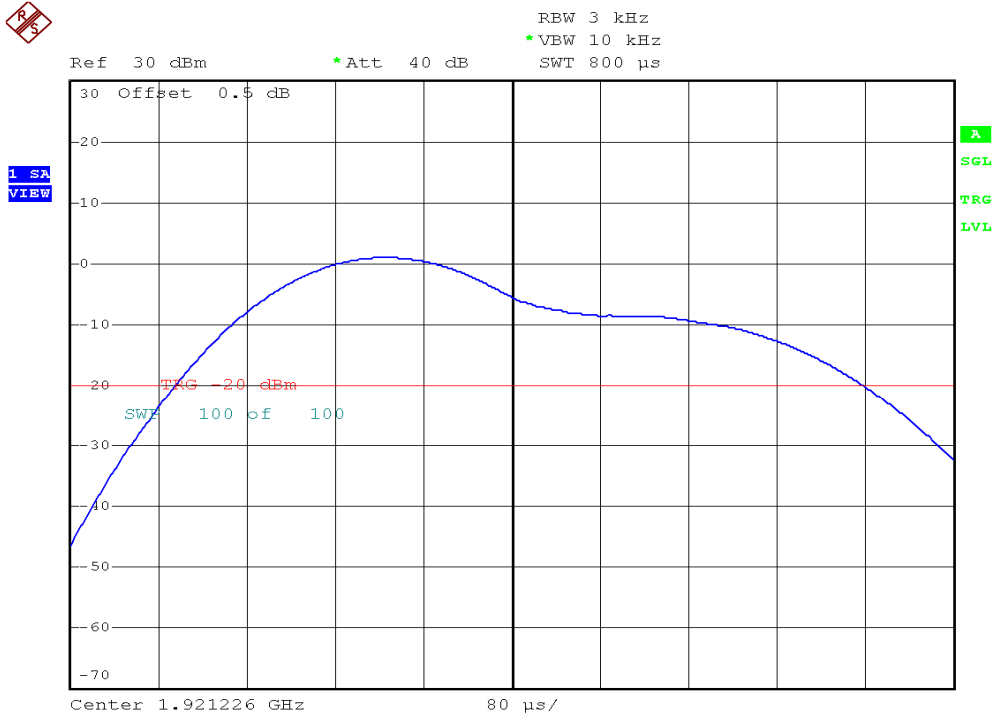

INTERTEK TESTING SERVICES

Power Spectral Density Plots

Plot B3A2

Plot B3B2

INTERTEK TESTING SERVICES

Power Spectral Density Plots

Plot B3C2

Plot B3D2

INTERTEK TESTING SERVICES

Power Spectral Density Plots

Plot H3A

Plot H3B