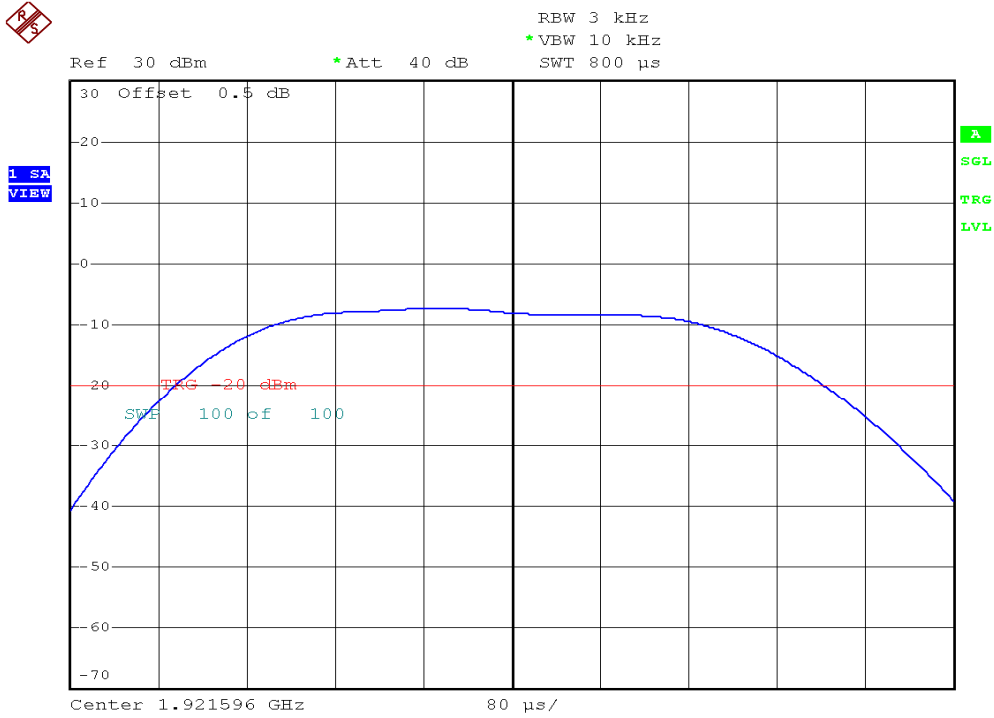

INTERTEK TESTING SERVICES

Power Spectral Density Plots

Plot B3A1

Plot B3B1

INTERTEK TESTING SERVICES

Power Spectral Density Plots

Plot B3C1

Plot B3D1

INTERTEK TESTING SERVICES

Power Spectral Density Plots

Plot B3A2

Plot B3B2

INTERTEK TESTING SERVICES

Power Spectral Density Plots

Plot B3C2

Plot B3D2

INTERTEK TESTING SERVICES

Power Spectral Density Plots

Plot H3A

Plot H3B