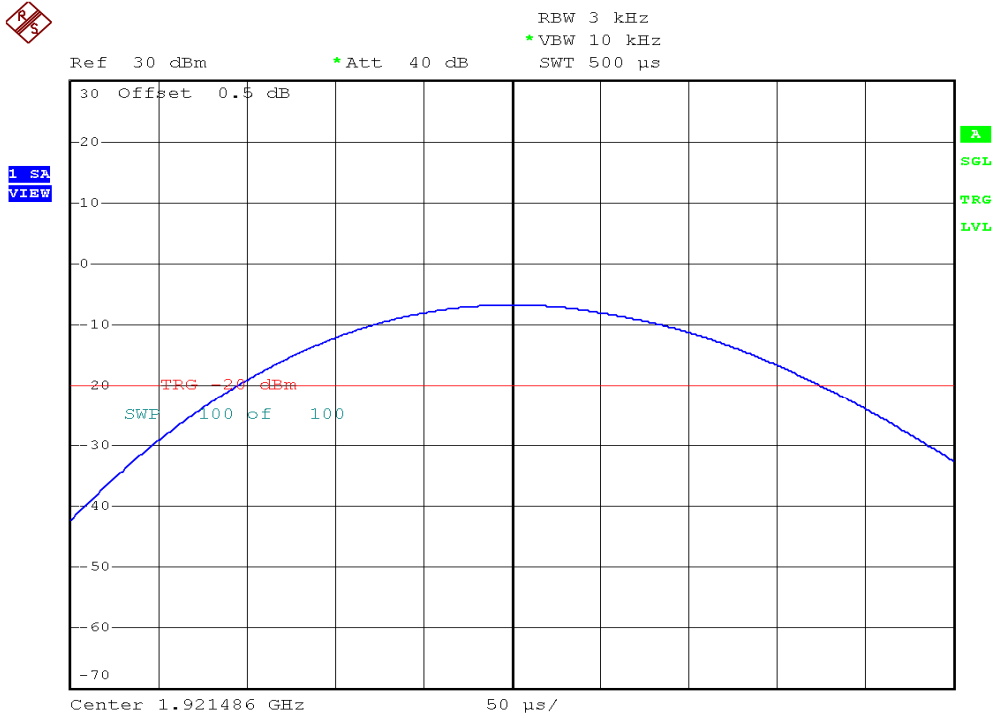

INTERTEK TESTING SERVICES

Power Spectral Density Plots

Plot B3A1

Plot B3B1

INTERTEK TESTING SERVICES

Power Spectral Density Plots

Plot B3C1

Plot B3D1

INTERTEK TESTING SERVICES

Power Spectral Density Plots

Plot B3A2

Plot B3B2

INTERTEK TESTING SERVICES

Power Spectral Density Plots

Plot B3C2

Plot B3D2

INTERTEK TESTING SERVICES

Power Spectral Density Plots

Plot H3A

Plot H3B