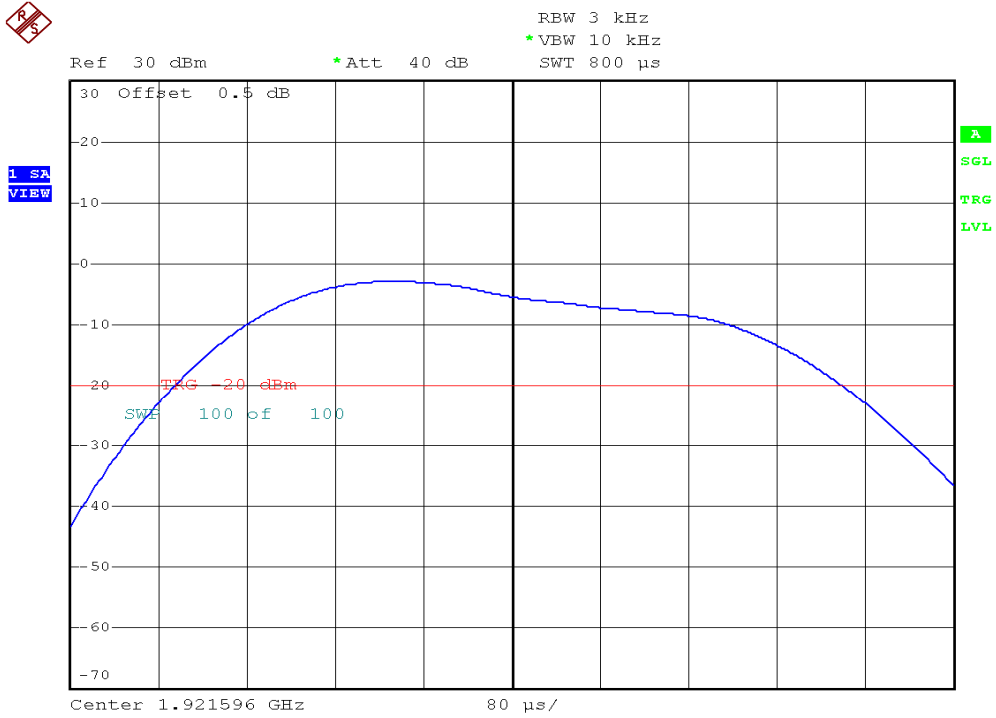

INTERTEK TESTING SERVICES

Power Spectral Density Plots

Plot B3A1

Plot B3B1

INTERTEK TESTING SERVICES

Power Spectral Density Plots

Plot B3C1

Plot B3D1

INTERTEK TESTING SERVICES

Power Spectral Density Plots

Plot B3A2

Plot B3B2

INTERTEK TESTING SERVICES

Power Spectral Density Plots

Plot B3C2

Plot B3D2

INTERTEK TESTING SERVICES

Power Spectral Density Plots

Plot H3A

Plot H3B