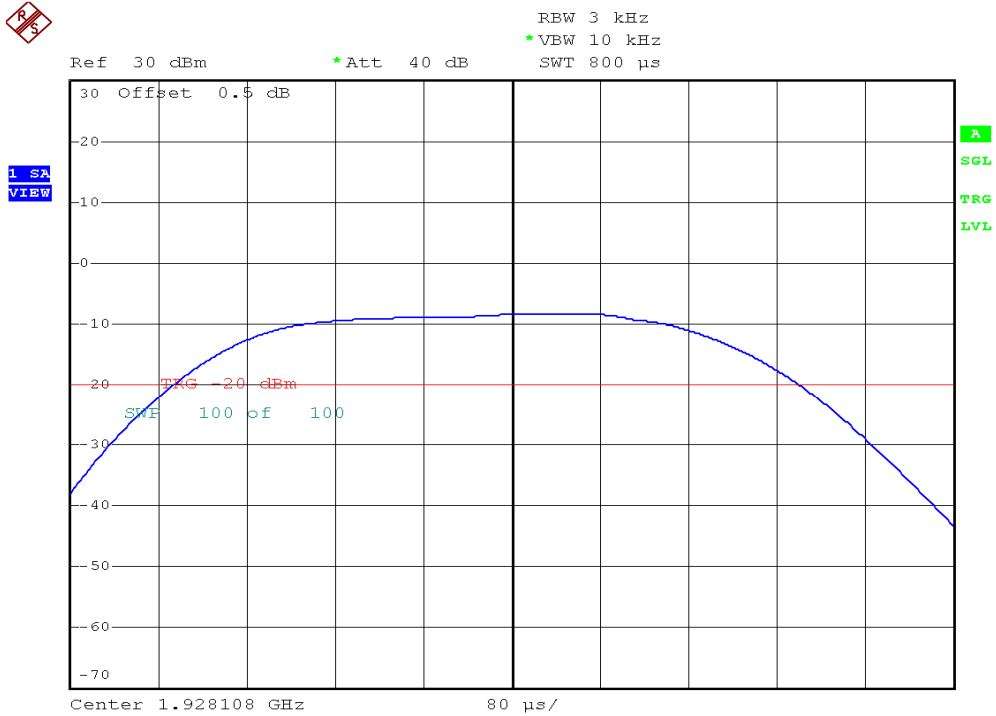

INTERTEK TESTING SERVICES

Power Spectral Density Plots

Plot B3A1

Plot B3B1

INTERTEK TESTING SERVICES

Power Spectral Density Plots

Plot B3C1

Plot B3D1

INTERTEK TESTING SERVICES

Power Spectral Density Plots

Plot B3A2

Plot B3B2

INTERTEK TESTING SERVICES

Power Spectral Density Plots

Plot B3C2

Plot B3D2

INTERTEK TESTING SERVICES

Power Spectral Density Plots

Plot H3A

Plot H3B