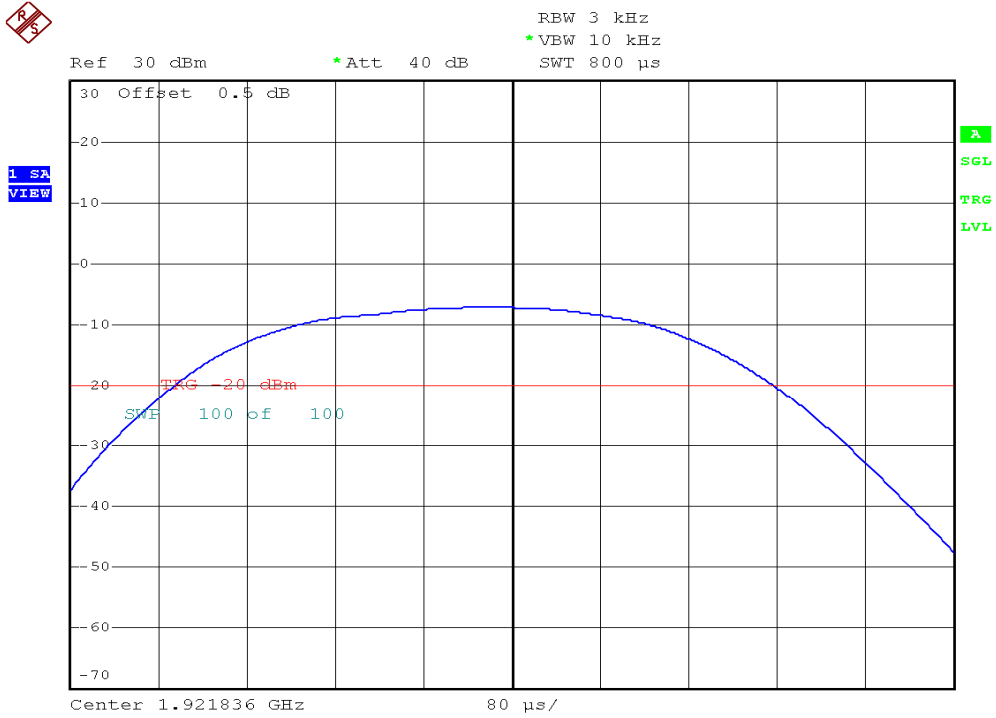

INTERTEK TESTING SERVICES

Power Spectral Density Plots

Plot B3A1

Plot B3B1

INTERTEK TESTING SERVICES

Power Spectral Density Plots

Plot B3C1

Plot B3D1

INTERTEK TESTING SERVICES

Power Spectral Density Plots

Plot B3A2

Plot B3B2

INTERTEK TESTING SERVICES

Power Spectral Density Plots

Plot B3C2

Plot B3D2

INTERTEK TESTING SERVICES

Power Spectral Density Plots

Plot H3A

Plot H3B