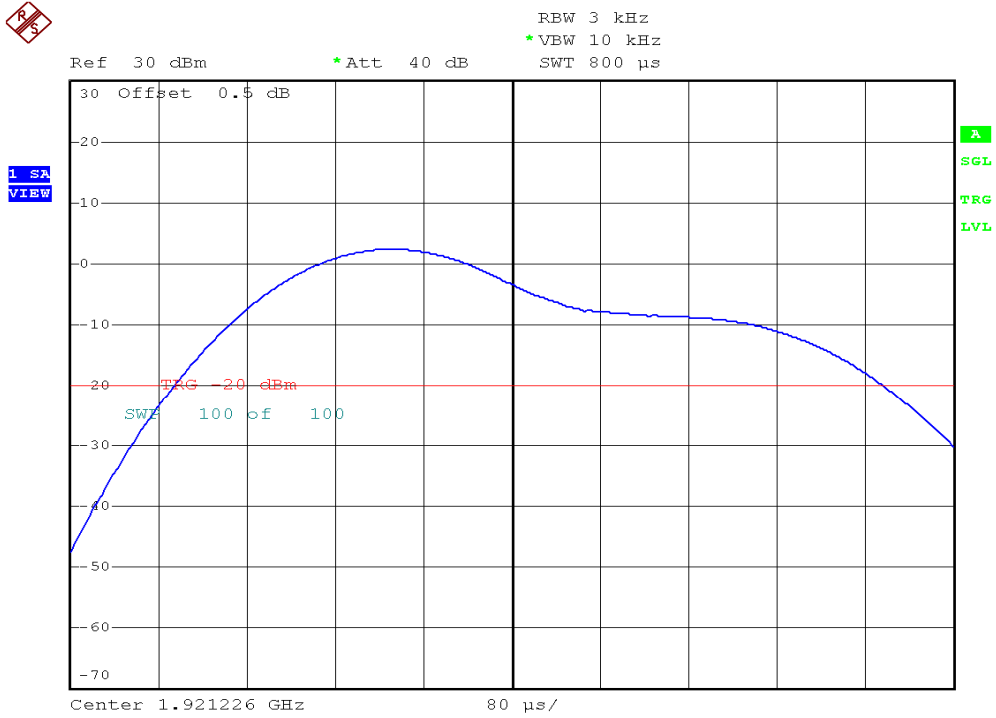

INTERTEK TESTING SERVICES

Power Spectral Density Plots

Plot B3A2

Plot B3B2

INTERTEK TESTING SERVICES

Power Spectral Density Plots

Plot B3C2

Plot B3D2

INTERTEK TESTING SERVICES

Power Spectral Density Plots

Plot H3A

Plot H3B