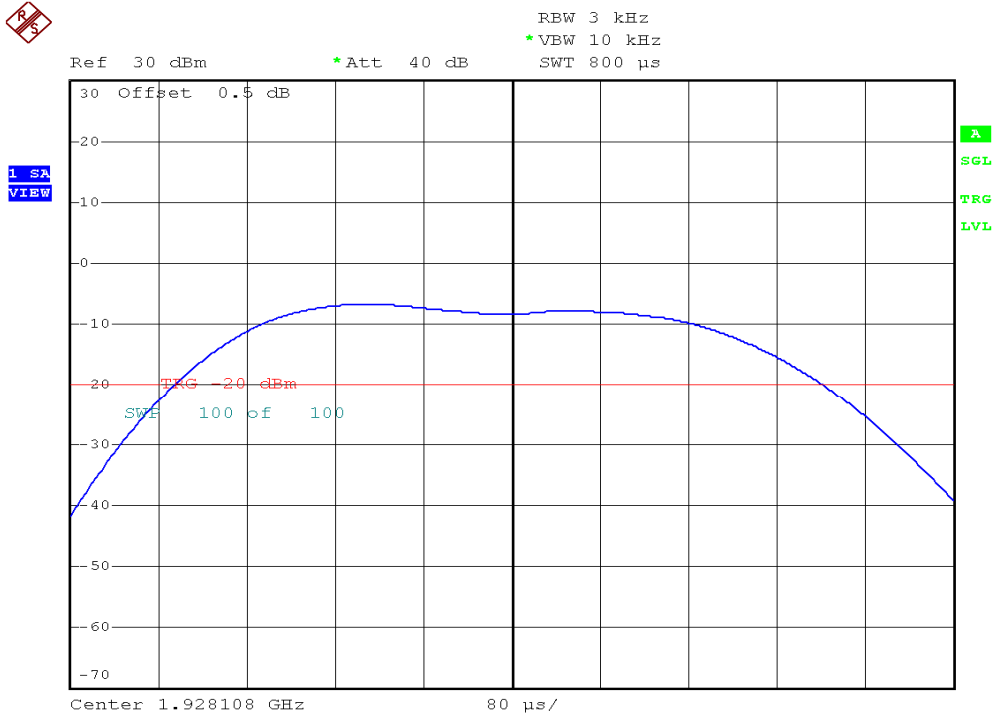

INTERTEK TESTING SERVICES

Power Spectral Density Plots

Plot B3A1

Plot B3B1

INTERTEK TESTING SERVICES

Power Spectral Density Plots

Plot B3C1

Plot B3D1

INTERTEK TESTING SERVICES

Power Spectral Density Plots

Plot B3A2

Plot B3B2

INTERTEK TESTING SERVICES

Power Spectral Density Plots

Plot B3C2

Plot B3D2

INTERTEK TESTING SERVICES

Power Spectral Density Plots

Plot H3A

Plot H3B