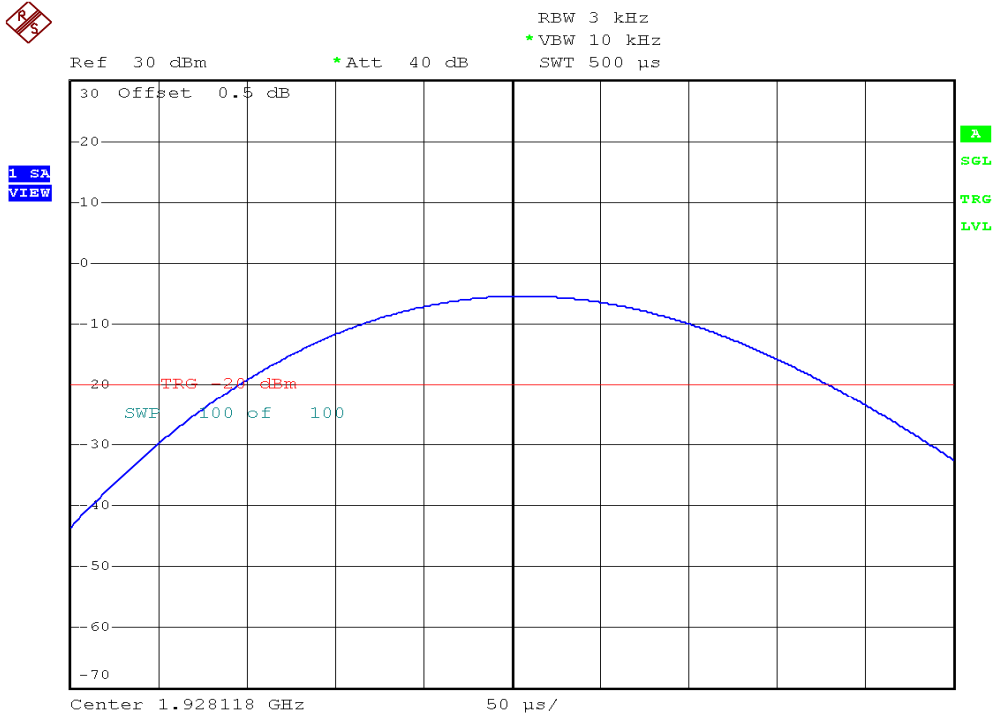

INTERTEK TESTING SERVICES

Power Spectral Density Plots

Plot B3A1

Plot B3B1

INTERTEK TESTING SERVICES

Power Spectral Density Plots

Plot B3C1

Plot B3D1

INTERTEK TESTING SERVICES

Power Spectral Density Plots

Plot B3A2

Plot B3B2

INTERTEK TESTING SERVICES

Power Spectral Density Plots

Plot B3C2

Plot B3D2

INTERTEK TESTING SERVICES

Power Spectral Density Plots

Plot H3A

Plot H3B