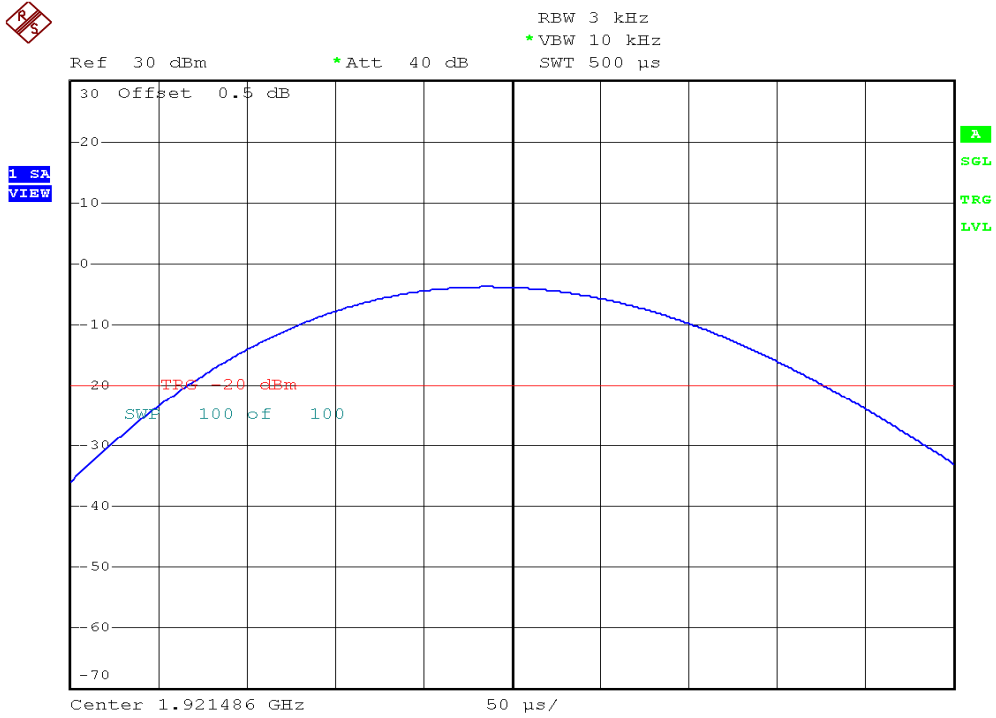

INTERTEK TESTING SERVICES

Power Spectral Density Plots

Plot B3A1

Plot B3B1

INTERTEK TESTING SERVICES

Power Spectral Density Plots

Plot B3C1

Plot B3D1

INTERTEK TESTING SERVICES

Power Spectral Density Plots

Plot B3A2

Plot B3B2

INTERTEK TESTING SERVICES

Power Spectral Density Plots

Plot B3C2

Plot B3D2

INTERTEK TESTING SERVICES

Power Spectral Density Plots

Plot H3A

Plot H3B